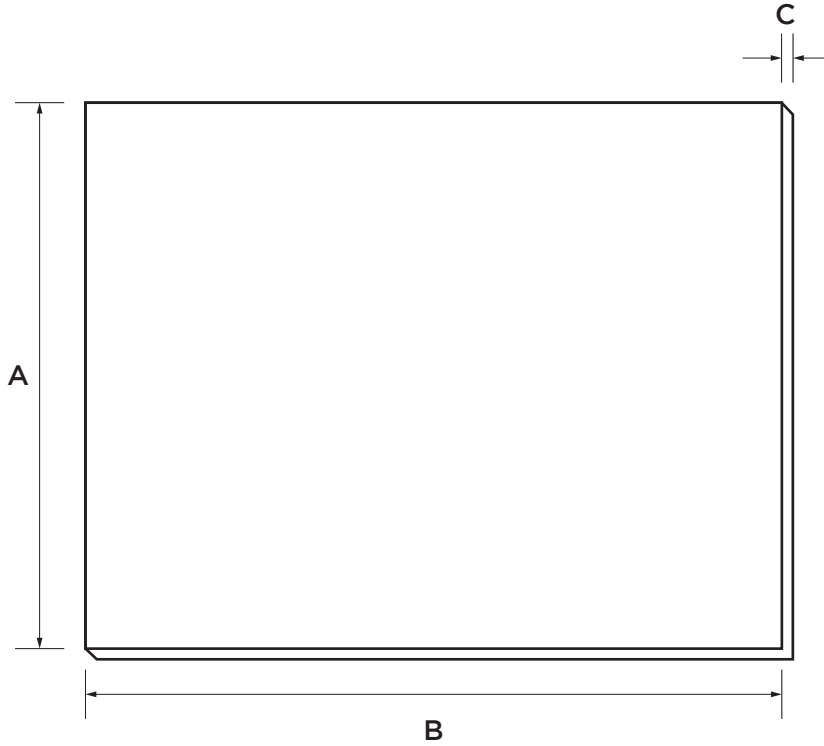

STEIN

POLISHED EDGE MIRROR

SIZE (MM)	A	B	C
400x600	400	600	5
600x750	600	750	5
500x900	500	900	5
750x900	750	900	5
900x900	900	900	5
900x1200	900	1200	5
300x1200	300	1200	5

Head Office: 3 Hynds Road, Greerton, Tauranga 3112