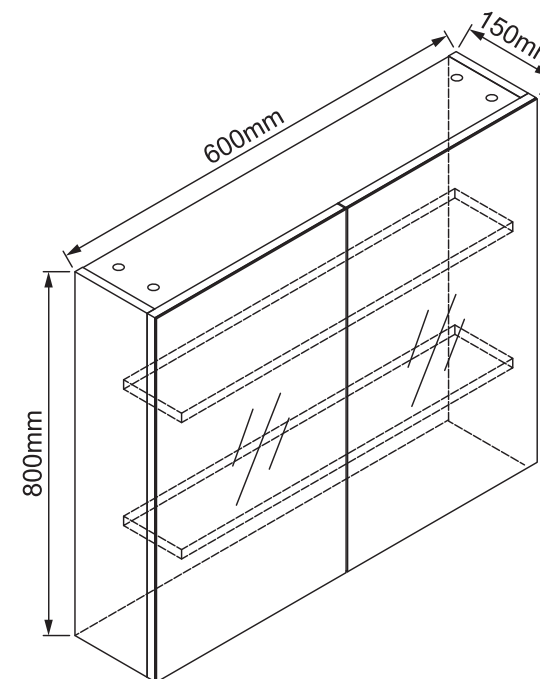

Mondella

ROCOCO
SQUARE FLAIR

ROCOCO

WHITE

600MM SHAVING CABINET SLIM

600mm W x 800mm H x 150mm D

MDF and particle board construction

Slim line design

White gloss finish

Mirrored soft close doors

Internal adjustable shelves

Includes wall fixing kit

Item Number: 0184828
MON0907

10
YEAR
WARRANTY*

* refer to www.mondella.com.au for full warranty details

MON0907-FLV1
19/08/20

All dimensions in millimetres (mm) and subject to manufacturing tolerances.