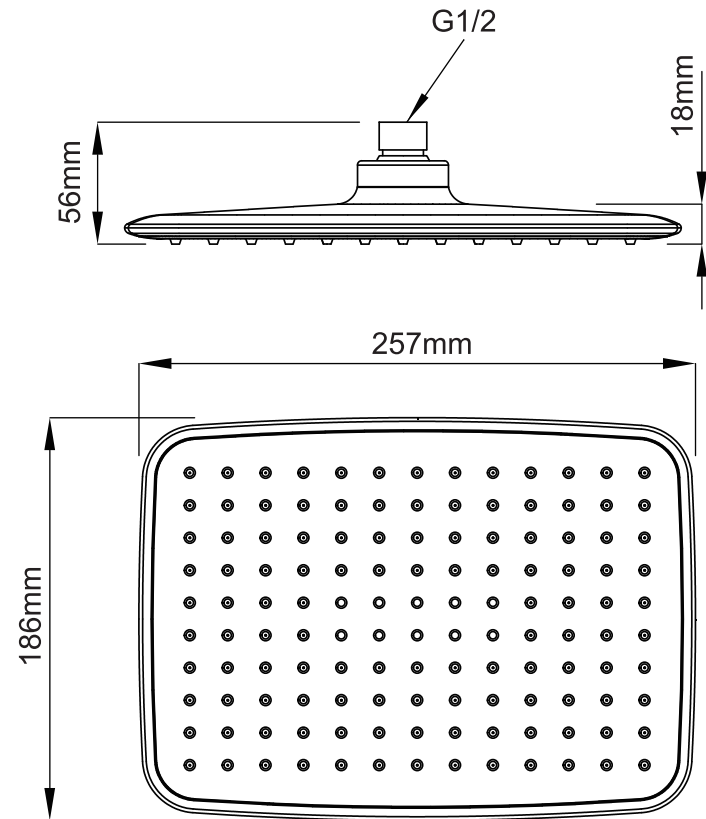

* Refer to www.mondella.com.au for full warranty details

MON0781-FLV2
13/04/20