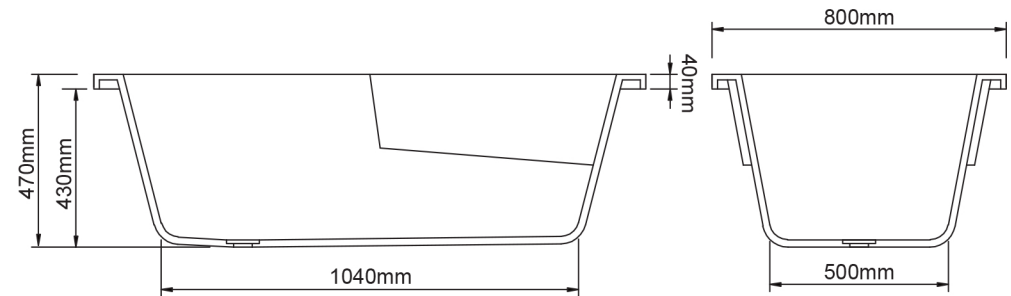

Mondella

ROCOCO
SQUARE FLAIR

ROCOCO

WHITE ACRYLIC BATHTUB 1500MM

1500mm L x 800mm W x 470mm H

Gloss finish

3.5mm acrylic material with
fibreglass reinforcing

Suits 40mm waste (not included)

Item Number: 4890635
MON0559

10 YEAR WARRANTY*

MON0559-FLV1
22/08/19

* refer to www.mondella.com.au for full warranty details

All dimensions in millimetres (mm) and subject to manufacturing tolerances.