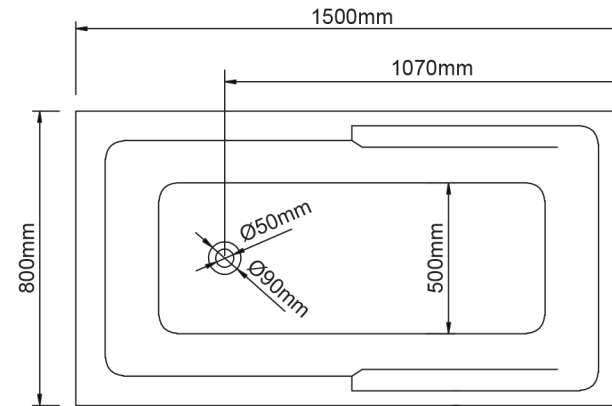

Mondella

ROCOCO
SQUARE FLAIR

ROCOCO

WHITE ACRYLIC BATHTUB 1500MM

1500mm L x 800mm W x 470mm H

Gloss finish

3.5mm acrylic material with
fibreglass reinforcing

Suits 40mm waste (not included)

Item Number: 4890635
MON0559

10 YEAR WARRANTY*

MON0559-FLV1
22/08/19

* refer to www.mondella.com.au for full warranty details

All dimensions in millimetres (mm) and subject to manufacturing tolerances.