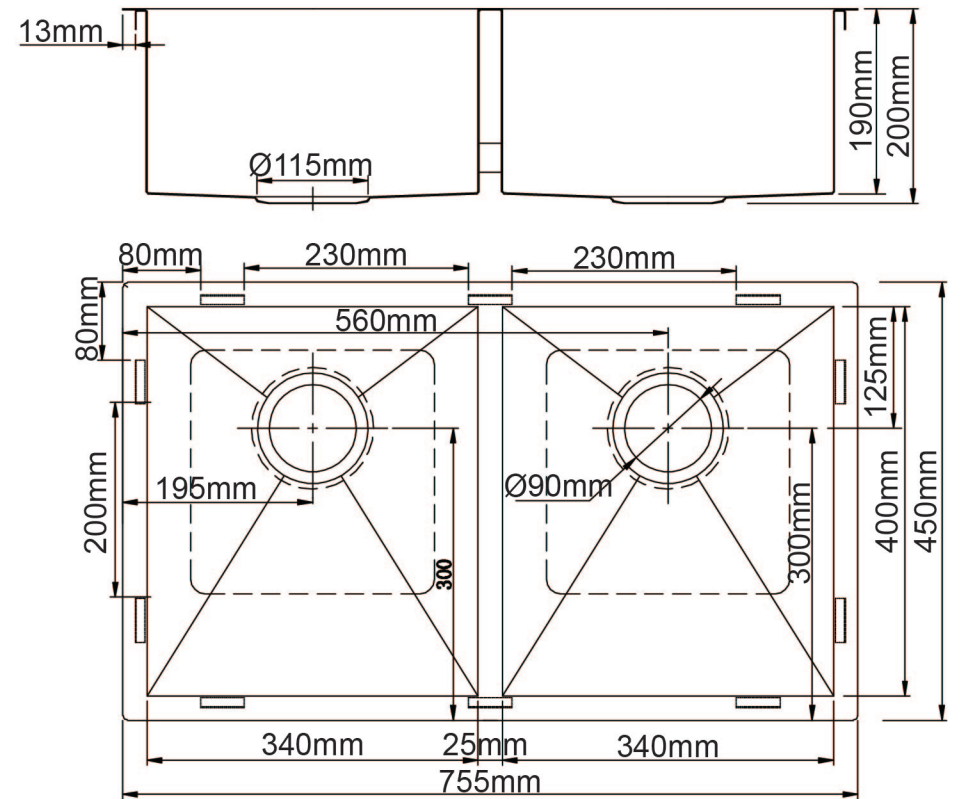

Mondella

ROCOCO
SQUARE FLAIR

Rococo DOUBLE BOWL SQUARE SINK

- 755mm L x 450mm W x 200mm D.
- Grade 304 Stainless Steel - 1.2mm.
- Inset or Undermount.

Includes:

- 2 Strainer Baskets.
- Bench Seal.
- Mounting Clips.
- Installation Instructions.

Item Number
5090444

10
YEAR
WARRANTY