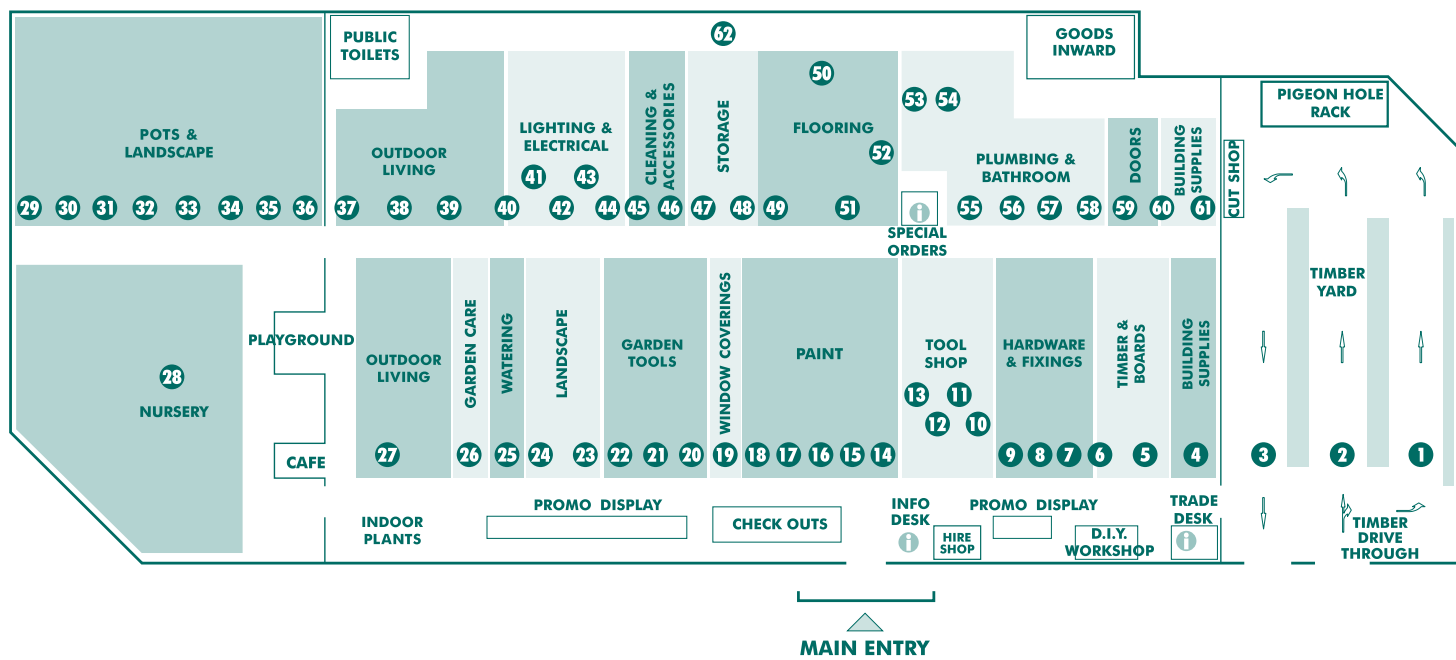

PRODUCT	AISLE	PRODUCT	AISLE	PRODUCT	AISLE	PRODUCT	AISLE
A		E		M		T	
Adhesives	14	Electrical Accessories	45	Manure	30	Table : Folding	40
Air Conditioners	Front Wall	Electrical Timer	45	Masking Tape	14	Tap Fittings	51/54/56
Air Tools	15	Exhaust Fans	backwall	Mirrors	55	Tape Measures	12
Alum. Mouldings	4	Extension Leads	45	Mops	45	Tapes	14
Antennas	44	F		Mulch	31	Tapware	54
Arches	36	Fasteners	6	Mulchers	21	Tarps	23
Artificial Turf	23	Fence Extensions	61	N		Telephone Accessories	44
Aviaries	35	Fencing	61	Nail Guns	10	Tie Downs	7
B		Fertilisers	26	Nails	6	Tiles & Accessories	51/52
Bamboo Screens	23	Fillers	14	Numerals	20	Tiles Adhesives	52
Bamboo Stakes	36	Fire Safety	8	Nuts & Bolts	7	Timber Flooring	49
Bath Mats	52	Flashing	4	O		Timber Joiners	4
Bath Tubs	53	Floor Rugs & underlay	49 / 50	Outdoor Furniture	39/40	Timber Mouldings	Timberyard
Bathroom Accessories	56	Flooring	49/50/51	P		Timber Oils	18
Bathroom Basins & Cabinets	53/54	Flooring Adhesives	52	Packaging Materials	backwall	Toilet Brushes	56
Bathroom Fan / Heaters	back wall	Flyscreen & Accessories	7	Pad bolts	9	Toilet Seats	53
Bathroom Vanities	55	Furniture Cover	sidewall	Padlocks	9	Toilet Suites	53
Batteries	14	Furniture Polish	44	Paint - Effect Paint	16	Torches	44
BBQs	38	Furniture protectors	8	Paint - Exterior	17	Towel Rails	55/56
BBQs & Accessories	39	G		Paint - Exterior woodcare	19	Trellis - ExpandingLandscape	Backwall
Bins - Indoor	46	Garage door openers	8	Paint - Interior	16	Trellis - Plastic	Landscape Backwall
Bins - Outdoor	46	Garage Doors	timberyard	Paint - Interior woodcare	18	TV Brackets	44
Bird Netting	23	Garage Storage	48	Paint Brushes & rollers	15	U	
Bistro Blinds	19	Garden Edging - Plastic	23	Paint Tools	15	Umbrellas/Bases	27
Blinds and Accessories	19	Garden Edging - Timber etc.	23	Pavers	34	V	
Blower Vacs	21	Garden Fencing and Screens	23	Pebbles	Landscape	Vacuums	45
Boots	21	Garden Gloves	22	Pesticide	25	Velcro	8
Brooms & buckets	45	Garden Hose & Accessories	24	Pet Doors	7	Vents (wall,ceiling,roof)	Backwall
Bubble wrap	back wall	Garden Sheds/Access	35	Pickets	36	Plumbing	
Bug Zappers	38	Garden Sprayers	25	Plaster Acc/ Trims	4	Vices	11
Builders Plastic	4	Garden Stakes	36	Plasterboard	Timberyard	Vinyl Tiles	51
C		Garden timers	24	Plastic Mesh	36	W	
Cabinet Hardware	7	Garden Tools	22	Plumbing Fittings	57/58	Wallpaper & Borders	14
Canopies	9	Gas Cylinders/Access	38	Plumbing Supplies & Tools	57/58	Wardrobe Organisers	47
Carpet	back wall	Gates	Back wall Plumbing	Poly Carbonate Sheeting	6	Wardrobe Systems	47
Castors	8	Gazebos	27/39	Poly Tubing	57	Washers- Nuts & Bolts	7
Cavity Units	back wall	Globes	42	Ponds & Pond Pumps	36	Washers- Plumbing	57
Ceiling Fans	back wall	Grab Rails	56	Pool Chemicals	39	Water Drums	27
Cement	Timberyard	Greenhouses	36	Pool Fencing	4	Water Filtration	55
Chain/Rope	7	Grout	52	Post Supports	4	Watering Cans	24
Chainsaws	21	Gutter guard	36	Pots - Glazed	Landscape Wall	Waterproofing Accessories	52/4
Chair Tips	8	Guttering/Downpipes	58	Pots - Plastic	25	Weather Seal	8
Chairs	39/40	H		Pots - Terracotta	29	Weed Killers	25
Child Safety	8	Hammers	13	Potting Mix	31/32	Weed Mat	23
Chisels / Files	13	Hammocks	sidewall	Power boards	45	Welders	11
Chlorine	39	Hand Trolleys	20	Power Tools & Accessories	10/11/12	Wheelbarrows	20
Circular Saw Blades	10	Hanging Baskets & Hooks	25	Pressure Pipe	57	Wheels	7
Citronella Lights & Oils	38	Heaters	Front wall	Pressure Washers	tool shop	Windows	61
Clamps	Toolshop	Herbicides	25	PVC Fittings	58	Wire	36
Cleaning Solutions	45	Hinges	9	R		Wire Brushes	11
Clothes Airers	46	Home Automation	7	Rakes	22	Wire Mesh	36
Clothes Lines	backwall	Hooks	9	Ranghoods	54	Work Benches	11
Compost Bins	22	Hose Fittings	24	Rivets	6	Worm Farms	22
Compound Saws	11/12	Hose Reels	24	Roofing	6		
Concrete & Mortar	Timberyard	Hot Water Units	56	Rope	7		
Conduit	45	I		Routers & Router Accessories	toolshop		
Coolers/Eskey	27	Insecticides & Insect control	25	Rugs	50		
Copper Tubing	57	Insulation Batts	Timberyard	S			
Craft Paint & Products	14	Ironing Boards	46	Safes	9		
Crow Bars	13	Irrigation	24	Sand	35		
Cubby Houses	35	J		Sanding Sheets	14		
Curtain Fittings	19	Jerry Cans	21	Sandpaper	14		
Curtains	19	K		Saws	13		
D		Kids Play Equipments	35	Scales	56		
Decking	Timberyard	Kitchen Appliances	54	Screws	6		
Decking Stains	18	Kitchen Cabinets	Backwall	Sealers	4/52		
Dog Kennels	35	Kitchen Display	53/54	Secateurs	22		
Door Chimes	7	Kitchen Sinks	53	Security Alarms	8