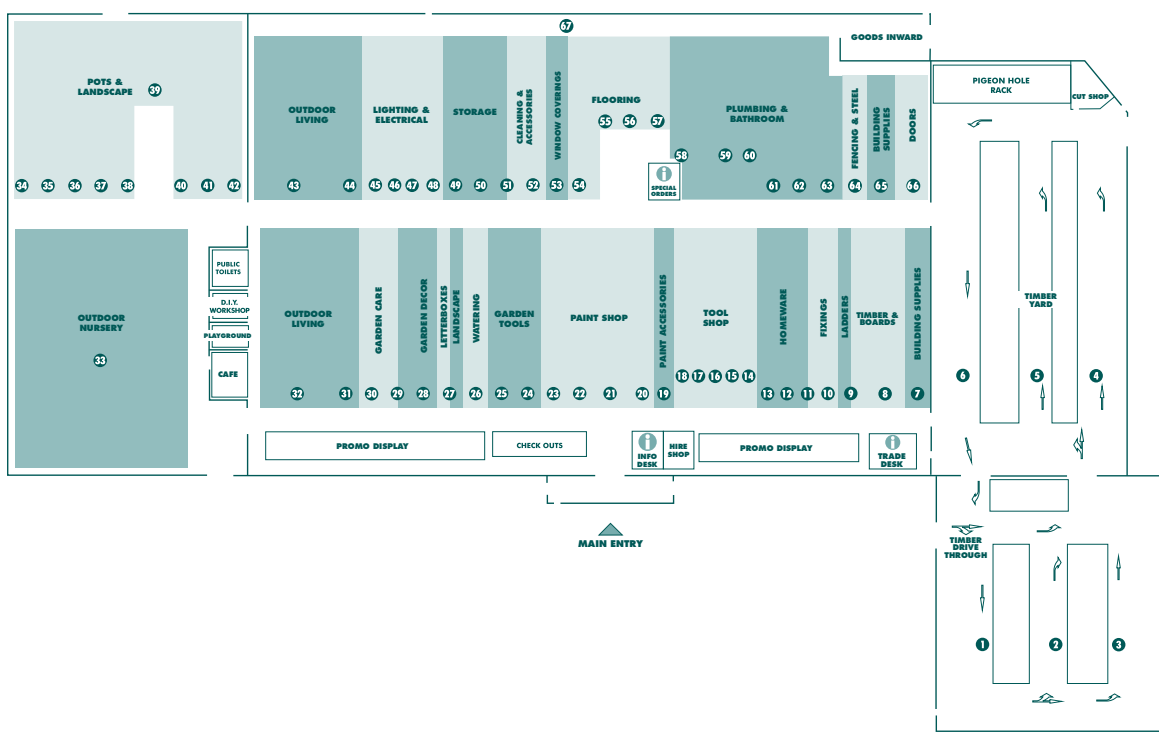

PRODUCT	AISLE	PRODUCT	AISLE	PRODUCT	AISLE	PRODUCT	AISLE
A							
Adhesives	19	Electrical Accessories	48	Lawn Seed	30	Security Alarms	11
Air Conditioners	67	Electrical Timer	48	Lawn Starters	30	Seedlings	33
Air Tools	17	Exhaust Fans	67	Letterboxes	27	Seeds	30
Alum. Furniture	31	Extension Leads	48	Levels	15	Shade Cloth	27
Antennas	48	F		Lighting Garden / Solar	45	Shade Sails	27
Arches	42	Fasteners	11	Lighting Interior	47	Sheds & Accessories	40
Artificial Turf	27	Fence Extensions	Landscape	Lighting Sensor	45	Shelving	50
Aviaries	40	Fencing	65	Line Trimmers	24	Shelving Brackets	11, 49
B							
Bamboo Screens	41	Fertilisers	30	Locks - Door & Window	13	Shoe Racks	49
Bamboo Stakes	Back Wall of Nursery	Fillers	19	Loppers	25	Shovels, Spades, Forks	25
Bath Mats	62	Fire Safety	12	Lubricants	14	Shower Bases	61
Bath Tubs	61	Flashing	7	M			
Bathroom Accessories	62	Floor Rugs & Underlay	56	Manure	36	Shower Curtains	62
Bathroom Basins & Cabinets	61	Flooring	55,56,57	Masking Tape	19	Shower Heads	60
Bathroom Fan / Heaters	67	Flooring Adhesives	54	Mirrors	61	Shower Screens	61
Bathroom Vanities	61	Flyscreen & Accessories	11	Mops	52	Silicone	19
Batteries	Toolshop	Furniture Cover	43	Mulch	36	Sink Plugs	62
BBQs	Back & Side Wall of Lifestyle	Furniture Polish	23	Mulchers	24	Skylights	64
BBQs & Accessories	43	Furniture Protectors	11	N			
Bins - Indoor	51	G		Nail Guns	17	Sleepers	3
Bins - Outdoor	52	Garage door openers	11	Nails	10	Smoke Alarms	12
Bird Netting	27	Garage Doors	11	Numerals	27	Socket Sets/ Spanners/ Screwdrivers/ Pliers	14
Bistro Blinds	53	Garage Storage	50	Nuts & Bolts	10	Spirits / Turps	20
Blinds & Accessories	53	Garden Edging - Plastic	41	O			
Blower Vacs	24	Garden Edging - Timber etc.	3	Outdoor Furniture	31	Spray Paints	22
Boots	25	Garden Fencing & Screens	41	P			
Brooms & Buckets	52	Garden Gloves	25	Packaging Materials	67	Sprinklers	26
Bubble Wrap	67	Garden Hose & Accessories	26	Pad Bolts	12	Steel	65
Bug Zappers	Side Wall of Lifestyle	Garden Sheds / Access	40	Padlocks	12	Storage Boxes	51
Builders Plastic	7	Garden Sprayers	29	Paint - Effect Paint	21	Switches & Sockets	48
C							
Cabinet Hardware	13	Garden Stakes	Back Wall of Nursery	Paint - Exterior	22	T	
Canopies	64	Garden Timers	26	Paint - Exterior Woodcare	23	Table - Folding	44
Carpet	67	Garden Tools	25	Paint - Interior	21	Tap Fittings	62
Castors	11	Gas Cylinders / Access	43	Paint - Interior Woodcare	23	Tape Measures	15
Cavity Units	66	Gates	65	Paint Brushes & Rollers	20	Tapes	19
Ceiling Fans	67	Gazebos	31	Paint Tools	19	Tapware	60
Cement	4	Globes	46	Pavers	35	Tarps	27
Chain / Rope	12	Grab Rails	62	Pebbles	34	Telephone Accessories	48
Chainsaws	24	Greenhouses	42	Pesticide	29	Tie Downs	12
Chair Tips	11	Grout	54	Pet Doors	11	Tiles & Accessories	54
Chairs	32	Gutter Guard	42	Pickets	42 & 3	Tiles Adhesives	54
Child Safety	12	Guttering / Downpipes	63	Plaster Acc / Trims	7	Timber Flooring	Timber Yard
Chisels / Files	14	H		Plasterboard	6	Timber Joiners	Timber Yard
Chlorine	44	Hammers	14	Plastic Mesh	Back Wall of Nursery	Timber Mouldings	Timber Yard
Circular Saw Blades	18	Hammocks	44	Plumbing Fittings	62	Timber Oils	23
Citronella Lights & Oils	Side Wall of Lifestyle	Hand Trolleys	42	Plumbing Supplies & Tools	62	Toilet Brushes	52
Clamps	14	Hanging Baskets & Hooks	28	Poly Carbonate Sheeting	64	Toilet Seats	61
Cleaning Solutions	52	Heaters	67	Poly Tubing	26	Toilet Suites	61
Clothes Airers	51	Herbicides	29	Ponds & Pond Pumps	Side Wall of Lifestyle	Torches	48
Clothes Lines	67	Hinges	13	Pool Chemicals	44	Towel Rails	62
Compost Bins	25	Home Automation	48	Pool Fencing	65	Trellis - Expanding	34
Compound Saws	Toolshop	Hooks	11	Post Supports	10	Trellis - Plastic	34
Concrete & Mortar	4	Hose Fittings	26	Pots - Glazed	Side Wall of Nursery	TV Brackets	48
Conduit	67	Hose Reels	26	Pots - Plastic	28	U	
Coolers / Esky	44	Hot Water Units	63	Pots - Terracotta	Side Wall of Nursery	Umbrellas/Bases	31
Copper Tubing	62	I		Power Boards	48	V	
Craft Paint & Products	19	Insecticides & Insect Control	29	Power Tools & Accessories	Toolshop	Vacuums	52
Crow Bars	25	Insulation Batts	Timber Yard	Pressure Pipe	63	Velcro	11
Cubby Houses	38	Ironing Boards	51	Pressure Washers	16	Vents (Wall, Ceiling, Roof)	64
Curtain Fittings	53	Irrigation	26	PVC Fittings	63	Vices	14
Curtains	53	J		R			
D							
Decking	5, 6	Jerry Cans	24	Rakes	25	Vinyl Tiles	56
Decking Stains	23	K		Rangehoods	60	W	
Dog Kennels	39	Kids Play Equipments	38	Rivets	10	Wallpaper & Borders	19