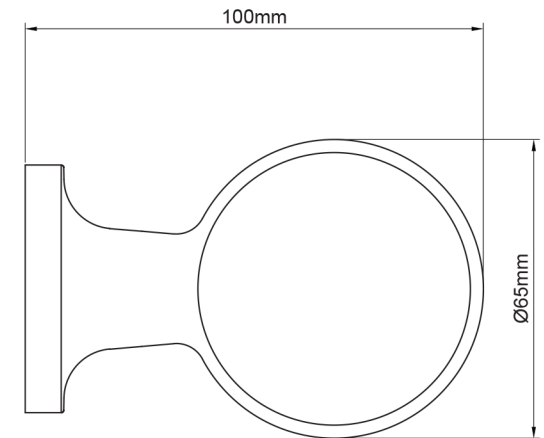

Mondella

PRELUDE

PRELUDE

CHROME
SOAP DISH

65mm W x 55mm H x 100mm D

Metal construction

Frosted glass dish

Item Number: 0125143
MON0681

10
YEAR
WARRANTY*

MON0681-FLV1
23/09/19

* refer to www.mondella.com.au for full warranty details

All dimensions in millimetres (mm) and subject to manufacturing tolerances.