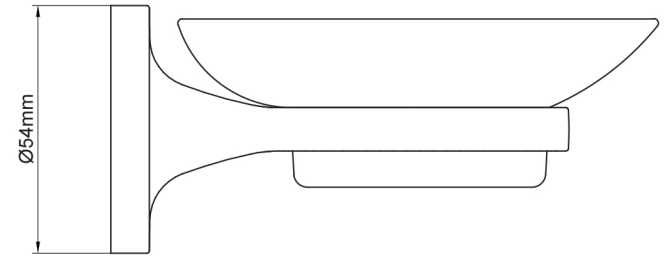

Mondella

PRELUDE

PRELUDE

CHROME
SOAP DISH

65mm W x 55mm H x 100mm D

Metal construction

Frosted glass dish

Item Number: 0125143
MON0681

10
YEAR
WARRANTY*

MON0681-FLV1
23/09/19

* refer to www.mondella.com.au for full warranty details

All dimensions in millimetres (mm) and subject to manufacturing tolerances.