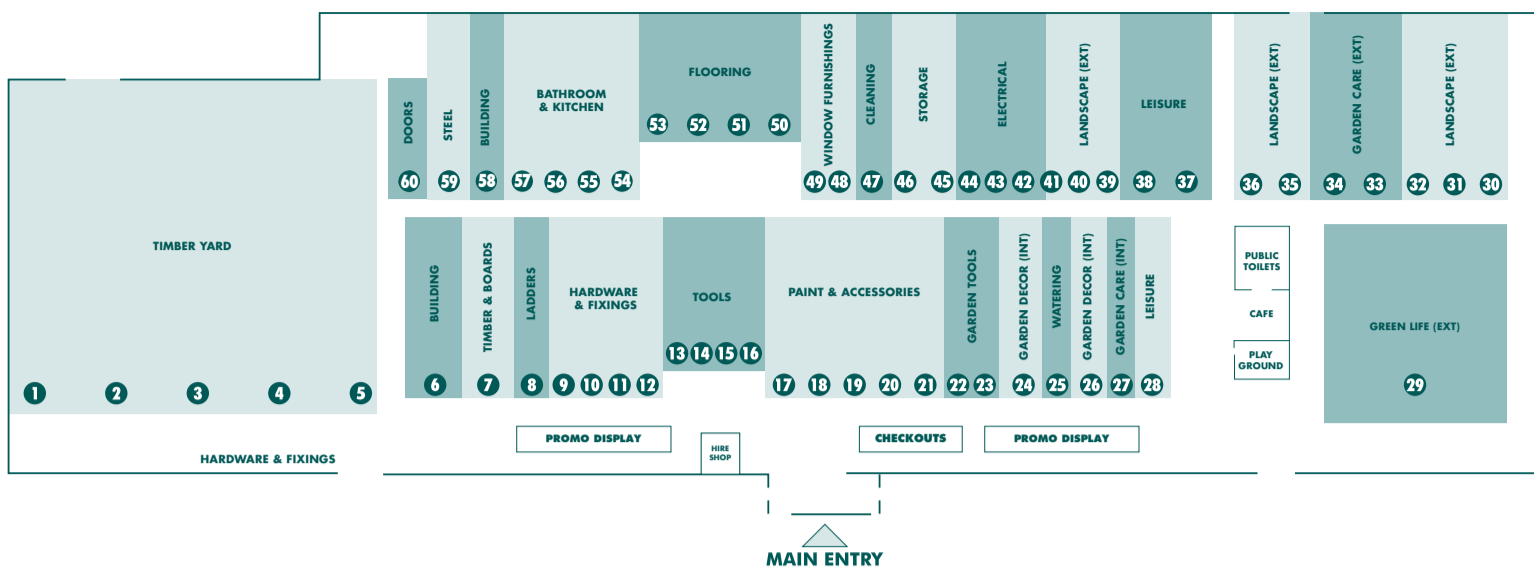

PRODUCT	AISLE	PRODUCT	AISLE	PRODUCT	AISLE	PRODUCT	AISLE
A		E		Letterboxes	24	Shade Cloth	39
Adhesives	17	Electrical Accessories	43	Levels	14	Shade Sails	39
Air Conditioners	42	Electrical Timer	43	Lighting Garden / Solar	40	Sheds & Accessories	34
Air Tools	16	Exhaust Fans	43	Lighting Interior	41/42	Shelving	46
Alum. Furniture	28	Extension Leads	43	Lighting Sensor	40	Shelving Brackets	46
Antennas	44	F		Line Trimmers	22	Shoe Racks	46
Arches	35	Fasteners	9	Locks - Door & Window	12	Shovels, Spades, Forks	23
Artificial Turf	39	Fence Extensions	30	Loppers	23	Shower bases	55
Aviaries	34	Fencing	58	Lubricants	13	Shower Curtains	55
B		Fertilisers	27	M		Shower Heads	53
Bamboo Screens	48	Fillers	17	Manure	31	Shower Screens	55
Bamboo Stakes	34	Fire Safety	10	Masking Tape	17	Silicone	17
Bath Mats	55	Flashing	59	Mirrors	54	Sink Plugs	56
Bath Tubs	54	Floor Rugs & underlay	51	Mops	47	Skylights	59
Bathroom Accessories	55	Flooring	51	Mulch	31	Sleepers	1
Bathroom Basins & Cabinets	54	Flooring Adhesives	49	Mulchers	22	Smoke Alarms	10
Bathroom Fan / Heaters	43	Flyscreen & Accessories	10	N		Socket Sets / Spanners / Screwdrivers / Pliers	13
Bathroom Vanities	54	Furniture Cover	38	Nail Guns	16	Spirits/Turps	18
Batteries	16	Furniture Polish	47	Nails	9	Spray Paints	20
BBQs	37	Furniture protectors	11	Numerals	24	Sprinklers	25
BBQs & Accessories	37	G		Nuts & Bolts	9	Steel	58
Bins - Indoor	47	Garage door openers	10	O		Storage Boxes	45
Bins - Outdoor	46	Garage Storage	45	Outdoor Furniture	28	Switches & Sockets	44
Bird Netting	39	Garden Edging - Plastic	30	P		T	
Bistro Blinds	48	Garden Edging - Timber etc.	30	Packaging Materials	45	Table : Folding	38
Blinds and Accessories	48	Garden Fencing and Screens	36	Pad bolts	11	Tap Fittings	56
Blower Vacs	22	Garden Gloves	23	Padlocks	11	Tape Measures	14
Boots	23	Garden Hose & Accessories	25	Paint - Effect Paint	20	Tapes	17
Brooms & buckets	47	Garden Sheds / Access	34	Paint - Exterior	20	Tapware	53
Bubble wrap	45	Garden Sprayers	26	Paint - Exterior woodcare	21	Tarps	39
Bug Zappers	37	Garden Stakes	30	Paint - Interior	19	Telephone Accessories	44
Builders Plastic	6	Garden timers	25	Paint - Interior woodcare	21	Tie Downs	10
C		Garden Tools	22	Paint Brushes & rollers	18	Tiles & Accessories	50
Cabinet Hardware	12	Gas Cylinders / Access	37	Paint Tools	17	Tiles Adhesives	49
Canopies	39	Gates	58	Pavers	30	Timber Flooring	51
Carpet	49	Gazebos	38	Pebbles	30	Timber Joiners	6
Castors	11	Globes	43	Pesticide	26	Timber Mouldings	7
Cavity Units	59	Grab Rails	55	Pet Doors	10	Timber Oils	21
Ceiling Fans	42	Greenhouses	35	Pickets	35	Toilet Brushes	47
Cement	trade back wall	Grout	49	Plaster Acc / Trims	6	Toilet Seats	54
Chain / Rope	10	Gutter guard	35	Plasterboard	5	Toilet Suites	54
Chainsaws	22	Guttering / Downpipes	57	Plastic Mesh	35	Torches	44
Chair Tips	11	H		Plumbing Fittings	57/56	Towel Rails	54
Chairs	28	Hammers	13	Plumbing Supplies & Tools	57/56	Trellis - Expanding	35
Child Safety	10	Hammocks	38	Poly Carbonate Sheeting	58	Trellis - Plastic	35
Chisels / Files	13	Hand Trolleys	36	Poly Tubing	57	TV Brackets	44
Chlorine	38	Hanging Baskets & Hooks	26	Ponds & Pond Pumps	greenlife	U	
Circular Saw Blades	16	Heaters	37	Pool Chemicals	38	Umbrellas / Bases	38
Citronella Lights & Oils	37	Herbicides	26	Pool Fencing	58	V	
Clamps	14	Hinges	12	Post Supports	6	Vacuums	47
Cleaning Solutions	47	Home Automation	44	Pots - Glazed	26	Velcro	11
Clothes Airers	46	Hooks	11	Pots - Plastic	26	Vents (wall, ceiling, roof)	59
Clothes Lines	47	Hose Fittings	25	Pots - Terracotta	29	Vices	14
Compost Bins	24	Hose Reels	25	Potting Mix	31/32	Vinyl Tiles	51
Compound Saws	16	Hot Water Units	57	Power boards	43	W	
Concrete & Mortar	6	I		Power Tools & Accessories	14/15/16	Wallpaper & Borders	17
Conduit	44	Insecticides & Insect control	26	Pressure Pipe	56	Wardrobe Organisers	46
Coolers / Esky	38	Insulation Batts	3	Pressure Washers	15	Wardrobe Systems	46
Copper Tubing	57	Irrigation	25	PVC Fittings	56	Washers - Nuts & Bolts	9
Craft Paint & Products	17	J		R		Washers - Plumbing	56
Crow Bars	23	Jerry Cans	22	Rakes	24	Water Drums	28
Cubby Houses	33	K		Rangehoods	52	Water Filtration	52
Curtain Fittings	48	Kids Play Equipment	33	Rivets	9	Watering Cans	25
Curtains	48	Kitchen Appliances	52	Roofing	3	Waterproofing Accessories	6
D		Kitchen Cabinets	52/53	Rope	10	Weather Seal	12
Decking	3	Kitchen Display	52/53	Routers & Router Accessories	15	Weed Killers	27
Decking Stains	21	Kitchen Sinks	52	Rugs	50	Weed Mat	39