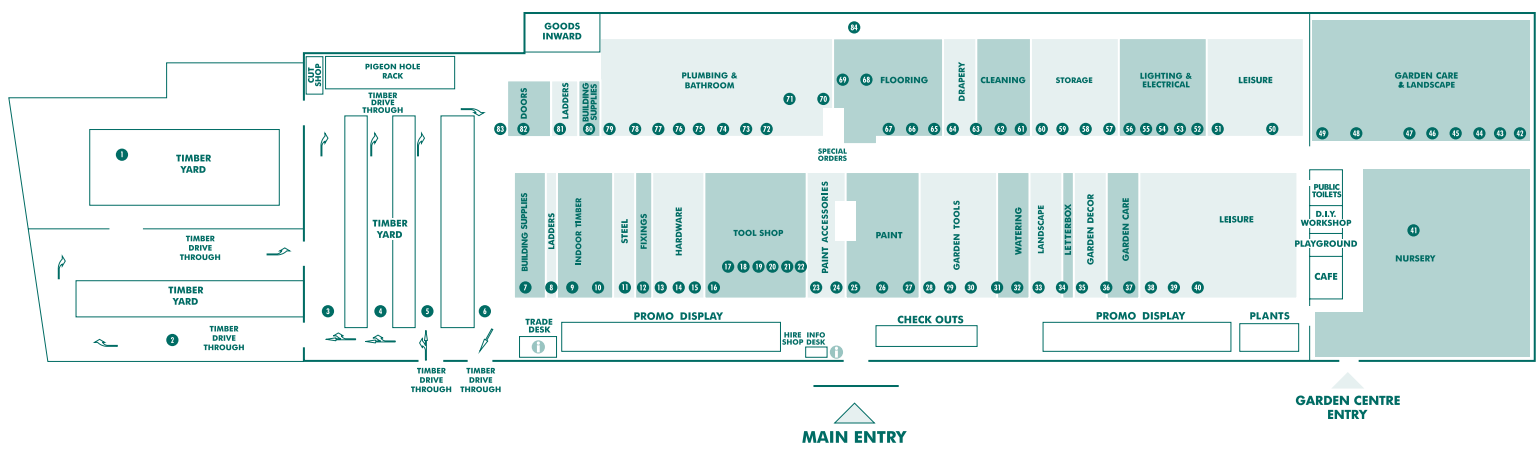

PRODUCT	AISLE	PRODUCT	AISLE	PRODUCT	AISLE	PRODUCT	AISLE
A							
Adhesives	23	Electrical Accessories	56	Lawn Starters	37	Seeds	37
Air Conditioners	Electrical Backwall	Electrical Timer	56	Letterboxes	34	Shade Cloth	34
Air Tools	Toolshop	Exhaust Fans	Electrical Backwall	Levels	Toolshop	Shade Sails	34
Alum. Furniture	32	Extension Leads	56	Lighting Garden / Solar	52	Sheds & Accessories	48
Antennas	56	F		Lighting Interior	54	Shelving	59-60
Arches	49	Fasteners	13	Lighting Sensor	52	Shelving Brackets	59-60
Artificial Turf	34	Fence Extensions	49	Line Trimmers	29	Shoe Racks	59
Aviaries	48	Fencing	11	Locks- Door & Window	15	Shovels, Spades, Forks	30
B							
Bamboo Screens	33	Fertilisers	37	Loppers	29	Shower bases	75
Bamboo Stakes	49	Fillers	23	Lubricants	Toolshop	Shower Curtains	76
Bath Mats	65	Fire Safety	14	M			
Bath Tubs	75	Flashing	7	Manure	44/45	Shower Heads	73
Bathroom Accessories	76	Floor Rugs & underlay	68	Masking Tape	23	Shower Screens	75
Bathroom Basins & Cabinets	74	Flooring	67	Mirrors	74	Silicone	23
Bathroom Fan/Heaters	Electrical Backwall	Flooring Adhesives	65	Mops	61	Sink Plugs	76
Bathroom Vanities	74	Flyscreen & Accessories	13	Mulch	44/45	Skylights	80
Batteries	Front of Toolshop	Furniture Cover	51	Mulchers	28	Sleepers	Landscape
BBQs	Leisure Base	Furniture Polish	27	N			
BBQs & Accessories	50	Furniture protectors	14	Nail Guns	Toolshop	Smoke Alarms	14
Bins - Indoor	62	G		Nails	12	Socket Sets/Spanners/Screwdrivers/Pliers	Toolshop
Bins- Outdoor	62	Garage door openers	14	Numerals	34	Spirits/Turps	24
Bird Netting	34	Garage Doors	Trade Desk Wall	Nuts & Bolts	12	Spray Paints	26
Bistro Blinds	63	Garage Storage	60	O			
Blinds and Accessories	64	Garden Edging - Plastic	33	Outdoor Furniture	38	Sprinklers	32
Blower Vacs	29	Garden Edging - Timber etc.	33	P			
Boots	28	Garden Fencing and Screens	33	Packaging Materials Storage	Backwall	Steel	11
Brooms & buckets	61/62	Garden Gloves	30	Pad bolts	13	Storage Boxes	57
Bubble wrap	Storage Backwall	Garden Hose & Accessories	32	Padlocks	13	Switches & Sockets	56
Bug Zappers	50	Garden Sheds/Access	48	Paint - Effect Paint	26	T	
Builders Plastic	7	Garden Sprayers	36	Paint - Exterior	26	Table : Folding	
C							
Cabinet Hardware	15	Garden Stakes	49	Paint - Exterior woodcare	27	Tap Fittings	76
Canopies	71	Garden timers	31	Paint - Interior	25	Tape Measures	18
Carpet	Flooring Backwall	Garden Tools	30	Paint - Interior woodcare	27	Tapes	23
Castors	13	Gas Cylinders/Access	50	Paint Brushes & rollers	24	Tapware	76
Cavity Units	81	Gates	11	Paint Tools	23/24	Tarps	33
Ceiling Fans	Electrical Backwall	Gazebo	40	Pavers	41	Telephone Accessories	56
Cement	3	Globes	53	Pebbles	11	Tie Downs	13
Chain/Rope	13	Grab Rails	76	Pesticide	36	Tiles & Accessories	65/66
Chainsaws	29	Greenhouses	49	Pet Doors	13	Tiles Adhesives	65
Chair Tips	14	Grout	65	Pickets	10	Timber Flooring	67
Chairs	39	Gutter guard	49	Plaster Acc/ Trims	7	Timber Joiners	64
Child Safety	14	Guttering/Downpipes	78	Plasterboard	6	Timber Mouldings	9
Chisels / Files	17	H		Plastic Mesh	8	Timber Oils	27
Chlorine	51	Hammers	Toolshop	Plumbing Fittings	76-78	Toilet Brushes	61
Circular Saw Blades	Toolshop	Hammocks	51	Plumbing Supplies & Tools	76-78	Toilet Seats	75
Citronella Lights & Oils	50	Hand Trolleys	31	Poly Carbonate Sheeting	80	Toilet Suites	75
Clamps	Toolshop	Hanging Baskets & Hooks	35	Poly Tubing	31	Torches	56
Cleaning Solutions	61	Heaters	Electrical Backwall	Ponds & Pond Pumps	40	Towel Rails	76
Clothes Airers	63	Herbicides	37	Pool Chemicals	51	Trellis - Expanding	Landscape
Clothes Lines	Storage Backwall	Hinges	15	Pool Fencing	11	Trellis - Plastic	Landscape
Compost Bins	30	Home Automation	14	Post Supports	13	TV Brackets	56
Compound Saws	Toolshop	Hooks	14	Pots - Glazed	Landscape	U	
Concrete & Mortar	3	Hose Fittings	31	Pots - Plastic	35	Umbrellas/Bases	40
Conduit	Electrical Backwall	Hose Reels	32	Pots - Terracotta	42	V	
Coolers/Esky	40	Hot Water Units	77	Potting Mix	47	Vacuums	61
Copper Tubing	77	I		Power boards	56	Velcro	14
Craft Paint & Products	23	Insecticides & Insect control	36	Power Tools & Accessories	29	Vents (wall,ceiling,roof)	79/80
Crow Bars	Toolshop	Insulation Batts	6	Pressure Pipe	78	Vices	Toolshop
Cubby Houses	48	Ironing Boards	63	Pressure Washers	Toolshop	Vinyl Tiles	69
Curtain Fittings	64	Irrigation	31	PVC Fittings	78	W	
Curtains	64	J		R			
D							
Decking	5	Jerry Cans	29	Rakes	30	Wallpaper & Borders	23
Decking Stairs	27	K		Rangehoods	70	Wardrobe Organisers	58/59