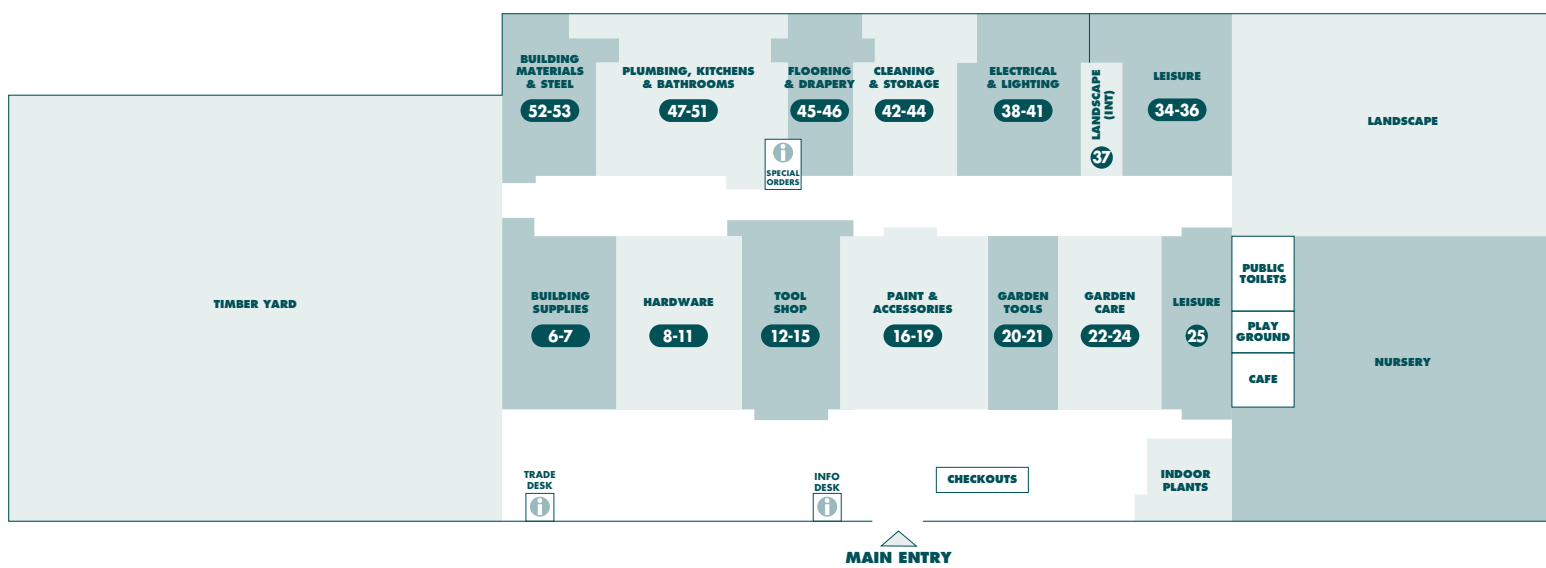

**EXPERT
ADVICE**

**D.I.Y.
ADVICE**

STORE MAP

BUNNINGS
warehouse

KINGARROY

PRODUCT	AISLE	PRODUCT	AISLE	PRODUCT	AISLE	PRODUCT	AISLE
A							
Adhesives	16	Down Pipe	50	Laundry Baskets/Hampers	43	Saws	49
Air Conditioners	back wall 38	Drainage	51	Laundry Cabinets & Tubs	back wall 51	Scales	49
Air Tools	14	Drills & Drill Bits	15	Lawn Mowers & Accessories	20	Screws	9
Alum. Furniture	25	Drop sheets	16	Lawn Seed	24	Sealers	16
Antennas	41	E		Lawn Starters	24	Secateurs	21
Arches	26	Electrical Accessories	41	Letterboxes	23	Security Alarms	10
Artificial Turf	37	Electrical Timer	41	Levels	13	Seedlings	front of nursery
Aviaries	31	Exhaust Fans	back wall 39	Lighting Garden/Solar	38	Seeds	24
B							
Bamboo Screens	33	Extension Leads	41	Lighting Interior	40	Shade Cloth	37
Bamboo Stakes	33	F		Lighting Sensor	38	Shade Sails	37
Bath Mats	49	Fasteners	8	Line Trimmers	20	Sheds & Accessories	31
Bath Tubs	49	Fence Extensions	1	Locks – Door & Window	11	Shelving	back wall 43
Bathroom Accessories	48	Fencing	1	Loppers	21	Shelving Brackets	back wall 43
Bathroom Basins & Cabinets	47+49	Fertilisers	24	Lubricants	12	Shovels, Spades, Forks	21
Bathroom Fan/Heaters	back wall 40	Fillers	16	M		Shower bases	49
Bathroom Vanities	47	Fire Safety	10	Manure	32	Shower Curtains	49
Batteries	41	Flashing	52	Masking Tape	16	Shower Heads	48
BBQs	34	Floor Rugs & underlay	end of 45	Mirrors	47	Shower Screens	49
BBQs & Accessories	34	Flooring	46	Mops	42	Silicone	16
Bins – Indoor	44	Flooring Adhesives	46	Mulch	32	Sink Plugs	51
Bins – Outdoor	44	Flyscreen & Accessories	10	Mulchers	20	Skylights	52
Bird Netting	37	Furniture Cover	54	N		Sleepers	1
Bistro Blinds	45	Furniture Polish	44	Nail Guns	14	Smoke Alarms	10
Blinds & Accessories	45	Furniture protectors	11	Nails	9	Socket Sets/Spanners/ Screwdrivers/Pliers	12
Blower Vacs	20	G		Numerals	23	Spirits/Turps	16
Boots	21	Garage door openers	11	Nuts & Bolts	8	Spray Paints	17
Brooms & buckets	44	Garage Storage	43	O		Sprinklers	22
Bubble wrap	end of 42	Garden Edging – Plastic	33	Outdoor Furniture	35 leisure	Steel	52
Bug Zappers	34	Garden Edging – Timber etc.	33	P		Storage Boxes	end of 42
Builders Plastic	6	Garden Fencing & Screens	33	Packaging Materials	end of 42	Switches & Sockets	41
C							
Cabinet Hardware	11	Garden Gloves	21	Pad bolts	9	Table : Folding	36
Canopies	52	Garden Hose & Accessories	22	Padlocks	9	Tap Fittings	51
Carpet	back wall 46	Garden Sheds/Access	33	Paint – Effect Paint	18	Tape Measures	13
Castors	11	Garden Sprayers	24	Paint – Exterior	19	Tapes	16
Cavity Units	back wall 53	Garden Stakes	33	Paint – Exterior woodcare	19	Tapware	49
Ceiling Fans	back wall 38	Garden Timers	22	Paint – Interior	18	Tarps	37
Cement	back wall timber yard	Garden Tools	21	Paint – Interior woodcare	19	Telephone Accessories	41
Chain/Rope	10	Gas Cylinders/Access	34	Paint Brushes & rollers	16	Tie Downs	10
Chainsaws	20	Gates	52	Paint Tools	16	Tiles & Accessories	46
Chair Tips	11	Gazebos	35	Pavers	22	Tiles Adhesives	46
Chairs	36	Globes	34	Pebbles	33	Timber Flooring	46
Child Safety	10	Grab Rails	49	Pesticide	24	Timber Joiners	15
Chisels/Files	12	Greenhouses	22	Pet Doors	10	Timber Mouldings	7
Chlorine	36	Grout	46	Pickets	32	Timber Oils	19
Circular Saw Blades	15	Gutter guard	32	Plaster Acc/Trims	6	Toilet Brushes	44
Citronella Lights & Oils	34	Guttering/Downpipes	50	Plasterboard	5	Toilet Seats	49
Clamps	13	H		Plastic Mesh	33	Toilet Suites	49
Cleaning Solutions	44	Hammers	12	Plumbing Fittings	51	Torches	41
Clothes Airers	43	Hammocks	54	Plumbing Supplies & Tools	51	Towel Rails	49
Clothes Lines	43	Hand Trolleys	32	Poly Carbonate Sheeting	52	Trellis – Expanding	33
Compost Bins	21	Hanging Baskets & Hooks	23	Poly Tubing	50	Trellis – Plastic	32
Compound Saws	13	Heaters	front of 24	Ponds &		TV Brackets	41
Concrete		Herbicides	24	Pond Pumps	front wall indoor plants	U	
& Mortar	back wall timber yard	Hinges	11	Pool Chemicals	36	Umbrellas/Bases	35
Conduit	end of 40	Hooks	10	Pool Fencing	52	V	
Coolers/Esky	36	Hose Fittings	22	Post Supports	6	Vacuums	13
Copper Tubing	51	Hose Reels	22	Pots – Glazed	22	Velcro	11
Craft Paint & Products	16	Hot Water Units	end of 50	Pots – Plastic	23	Vents (wall, ceiling, roof)	52
Crow Bars	12	I		Pots – Terracotta	22	Vices	13
Cubby Houses	30	Insecticides & Insect control	24	Potting Mix	32	Vinyl Tiles	46
Curtain Fittings	45	Insulation Batts	3	Power boards	40	W	
Curtains	45	Ironing Boards	43	Power Tools & Accessories	12-15	Wardrobe Organisers	42
D							
Decking	3	Irrigation	22	Pressure Pipe	50	Wardrobe Systems	42
Decking Stains	19	J		Pressure Washers	14	Washers – Nuts & Bolts	8
Dog Kennels	30	Jerry Cans	20	PVC Fittings	50	Washers – Plumbing	51
Door Chimes	11	K		R		Water Drums	25
Door Frames/Jambs	53	Kids Play Equipment	30	Rakes	21	Water Filtration	end of 47
Door Handles/Knobs	11	Kitchen Appliances	48	Rangehoods	48	Watering Cans	22
Door Mats	45	Kitchen Cabinets	back wall 48	Rivets	9	Waterproofing Accessories	6
Door Stops	11	Kitchen Cabinets	back wall 48	Roofing	3+52	Weather Seal	9
Door Tracks	11	Kitchen Display	47	Rope	10	Weed Killers	24
Doors	53	Kitchen Sinks	47	Routers & Router Accessories	12+15	Weed Mat	37
Doors: Security	53	Kitchen Tidies	back wall 47	Rugs	back wall 45	Welders	14
Doors: External	53	Knives	12	S		Wheelbarrows	32
Doors: Internal	53	L		Safes	10	Wheels	11
Doors: Screen Doors	53	Ladders	8	Sand	back wall timber yard	Wire Brushes	14
		Lamps	40	Sanding Sheets	16	Wire Mesh	32
		Lattice – Timber	back wall 33	Sandpaper	16	Work Benches	43
						Worm Farms	21