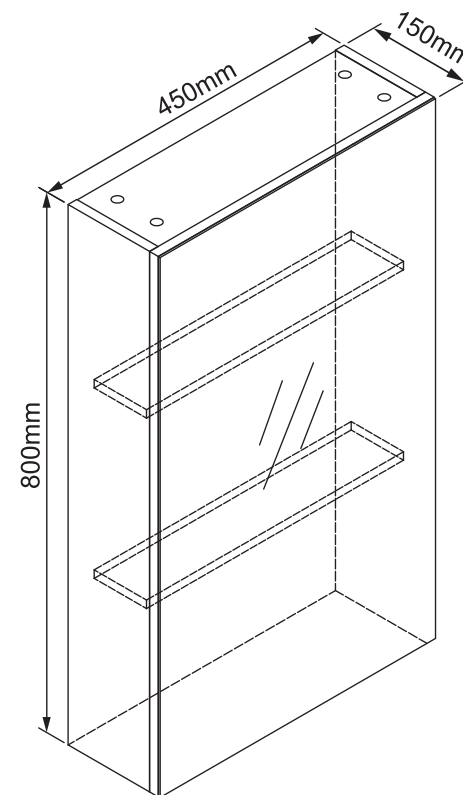

Mondella

ROCOCO
SQUARE FLAIR

ROCOCO

WHITE

450MM SHAVING CABINET

450mm W x 800mm H x 150mm D

MDF and particle board construction

Slim line design

White gloss finish

Mirrored soft close doors

Internal adjustable shelves

Includes wall fixing kit

Item Number: 0184827
MON0906

**10
YEAR
WARRANTY***

* refer to www.mondella.com.au for full warranty details

MON0906-FLV1
19/08/20

All dimensions in millimetres (mm) and subject to manufacturing tolerances.