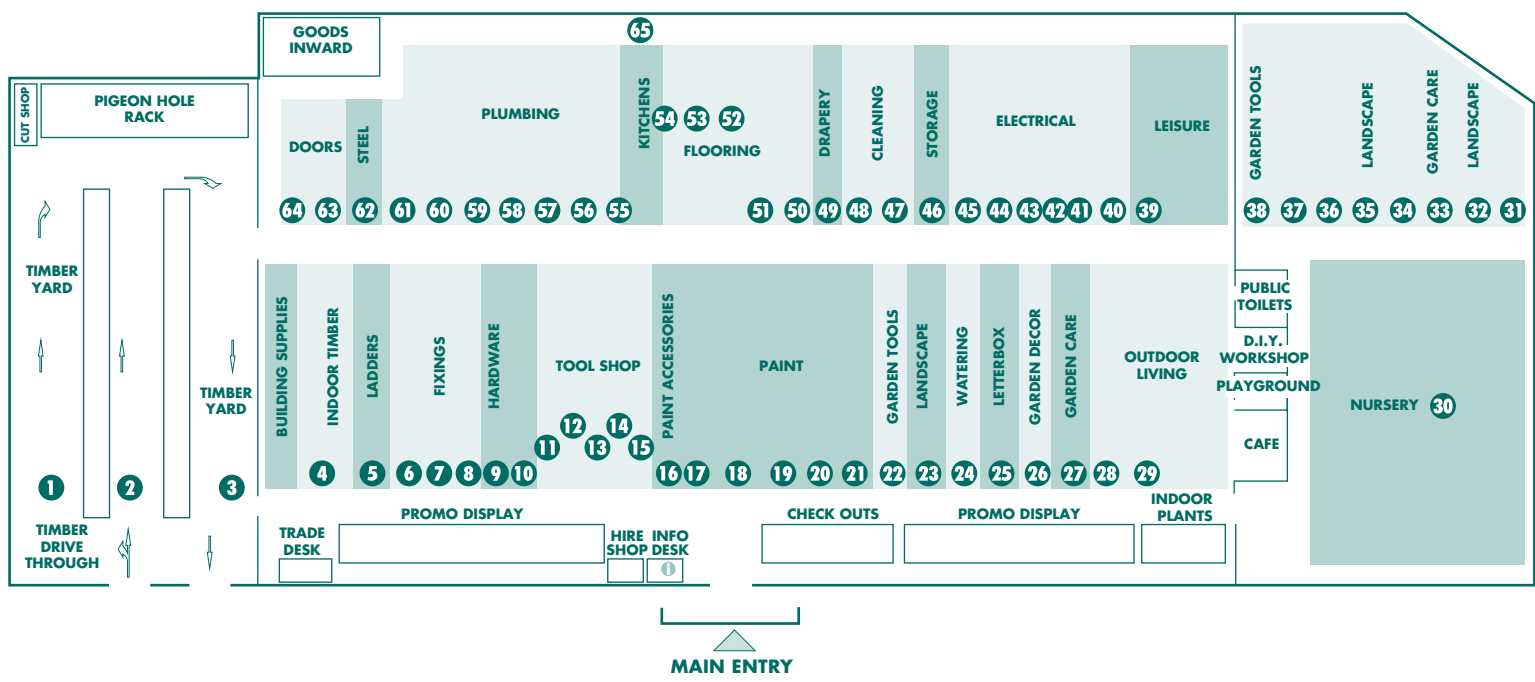

PRODUCT	AISLE	PRODUCT	AISLE	PRODUCT	AISLE	PRODUCT	AISLE
A		E		Lawn Starters	28	Seeds	28
Adhesives	17	Electrical Accessories	45	Letterboxes	26	Shade Cloth	24
Air Conditioners	41	Electrical Timer	44	Levels	13	Shade Sails	24
Air Tools	15	Exhaust Fans	45	Lighting Garden / Solar	42	Sheds & Accessories	37
Alum. Furniture	41	Extension Leads	45	Lighting Interior	44	Shelving	47
Antennas	45			Lighting Sensor	42	Shelving Brackets	47
Arches	38	F		Line Trimmers	22	Shoe Racks	46
Artificial Turf	24	Fasteners	8	Locks- Door & Window	11	Shovels, Spades, Forks	23
Aviaries	37	Fence Extensions	36	Loppers	23	Shower bases	57
		Fencing	1	Lubricants	12	Shower Curtains	57
B		Fertilisers	28			Shower Heads	57
Bamboo Screens	39	Fillers	17	M		Shower Screens	57
Bamboo Stakes	38	Fire Safety	9	Manure	34	Silicone	17
Bath Mats	60	Flashing	4	Masking Tape	17	Sink Plugs	61
Bath Tubs	58	Floor Rugs & underlay	53	Mirrors	58	Skylights	63
Bathroom Accessories	60	Flooring	52	Mops	49	Sleepers	1
Bathroom Basins & Cabinets	58	Flooring Adhesives	51	Mulch	34	Smoke Alarms	9
Bathroom Fan / Heaters	44	Flyscreen & Accessories	10	Mulchers	22	Socket Sets/Spanners/Screwdrivers/Pliers	12
Bathroom Vanities	58	Furniture Cover	30			Spirits/Turps	18
Batteries	16	Furniture Polish	49	N		Spray Paints	20
BBQs	40	Furniture protectors	49	Nail Guns	15	Sprinklers	25
BBQs & Accessories	40			Nails	8	Steel	63
Bins - Indoor	48	G		Numerals	26	Storage Boxes	48
Bins- Outdoor	49	Garage door openers	10	Nuts & Bolts	8	Switches & Sockets	45
Bird Netting	24	Garage Doors	65				
Bistro Blinds	50	Garage Storage	47	O		T	
Blinds and Accessories	50	Garden Edging - Plastic	39	Outdoor Furniture	41	Table : Folding	29
Blower Vacs	22	Garden Edging - Timber etc.	1			Tap Fittings	25
Boots	24	Garden Fencing and Screens	39	P		Tape Measures	13
Brooms & buckets	49	Garden Gloves	23	Packaging Materials	46	Tapes	17
Bubble wrap	48	Garden Hoses & Accessories	25	Pad bolts	10	Tapware	57
Bug Zappers	40	Garden Sheds/Access	37	Padlocks	10	Tarps	24
Builders Plastic	4	Garden Sprayers	29	Paint - Effect Paint	18	Telephone Accessories	45
		Garden Stakes	38	Paint - Exterior	18	Tie Downs	10
C		Garden timers	25	Paint - Exterior woodcare	21	Tiles & Accessories	52
Cabinet Hardware	11	Garden Tools	23	Paint - Interior	19	Tiles Adhesives	52
Canopies	63	Garden Tools	23	Paint - Interior woodcare	20	Timber Flooring	54
Carpet	53	Gas Cylinders/Access	40	Paint Brushes & rollers	18	Timber Joiners	5
Castors	9	Gates	7	Paint Tools	17	Timber Mouldings	5
Cavity Units	64	Gazebos	30	Pavers	32	Timber Oils	21
Ceiling Fans	43	Globes	43	Pebbles	33	Toilet Brushes	60
Cement	1	Grab Rails	60	Pesticide	29	Toilet Seats	59
Chain/Rope	10	Greenhouses	38	Pet Doors	10	Toilet Suites	59
Chainsaws	23	Grout	51	Pickets	2 & 38	Torches	45
Chair Tips	9	Gutter guard	38	Plaster Acc/ Trims	4	Towel Rails	60
Chairs	41	Guttering/Downpipes	62	Plasterboard	3	Trellis - Expanding	36
Child Safety	9			Plastic Mesh	39	Trellis - Plastic	36
Chisels / Files	12	H		Plumbing Fittings	61	TV Brackets	45
Chlorine	29	Hammers	12	Plumbing Supplies & Tools	61		
Circular Saw Blades	16	Hammocks	30	Poly Carbonate Sheeting	63	U	
Citronella Lights & Oils	40	Hand Trolleys	39	Poly Tubing	25	Umbrellas/Bases	30
Clamps	13	Hanging Baskets & Hooks	27	Ponds & Pond Pumps	30		
Cleaning Solutions	49	Heaters	40	Pool Chemicals	29	V	
Clothes Airers	48	Herbicides	29	Pool Fencing	7	Vacuums	49
Clothes Lines	49	Hinges	11	Post Supports	4	Velcro	9
Compost Bins	23	Home Automation	10	Pots - Glazed	31	Vents (wall, ceiling, roof)	63
Compound Saws	14	Hooks	9	Pots - Plastic	27	Vices	13
Concrete & Mortar	1	Hose Fittings	25	Pots - Terracotta	31	Vinyl Tiles	53
Conduit	45	Hose Reels	25	Potting Mix	35		
Coolers/Esky	30	Hot Water Units	62	Power boards	45	W	
Copper Tubing	61			Power Tools & Accessories	14	Wallpaper & Borders	17
Craft Paint & Products	17	I		Pressure Pipe	62	Wardrobe Organisers	46
Crow Bars	23	Insecticides & Insect control	29	Pressure Washers	14	Wardrobe Systems	46
Cubby Houses	36	Insulation Batts	2	PVC Fittings	62	Washers- Nuts & Bolts	8
Curtain Fittings	50	Ironing Boards	48			Washers- Plumbing	61
Curtains	50	Irrigation	25	R		Water Drums	30
				Rakes	23	Water Filtration	57
D		J		Ranghoods	57	Watering Cans	25
Decking	1	Jerry Cans	22	Rivets	8	Waterproofing Accessories	4
Decking Stains	21			Roofing	63	Weather Seal	10
Dog Kennels	37	K		Rope	10	Weed Killers	29