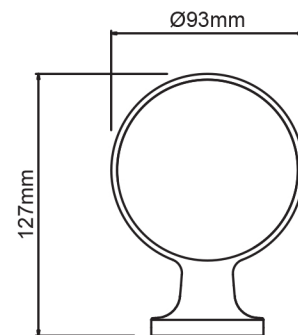

Mondella

PRELUDE

PRELUDE

CHROME
TOILET BRUSH & HOLDER

93mm W x 365mm H x 127mm D

Metal construction

Frosted glass holder

Item Number: 0125144
MON0682

10
YEAR
WARRANTY*

MON0682-FLV1
23/09/19

* refer to www.mondella.com.au for full warranty details

All dimensions in millimetres (mm) and subject to manufacturing tolerances.