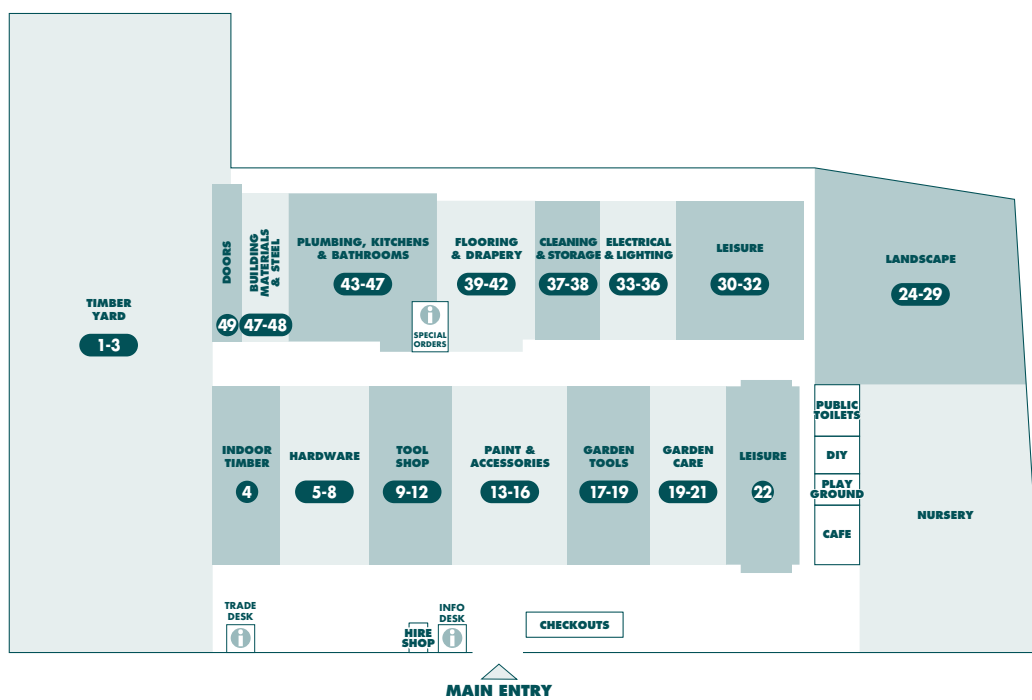

**EXPERT
ADVICE**

**D.I.Y.
ADVICE**

STORE MAP

**BUNNINGS
warehouse**

EPSOM BENDIGO

PRODUCT	AISLE	PRODUCT	AISLE	PRODUCT	AISLE	PRODUCT	AISLE		
A									
Adhesives	13	Drainage	47	Lattice – Timber	29	Scales	46		
Air Conditioners	back wall 50	Drills & Drill Bits	tool shop 12	Laundry Baskets/Hampers	38	Screws	6		
Air Tools	11	Drop sheets	14	Laundry Cabinets & Tubs	back wall 50	Sealers	13		
Alum. Furniture	31	E		Lawn Mowers & Accessories	17	Secateurs	18		
Antennas	36	Electrical Accessories	36	Lawn Seed	21	Security Alarms	info desk + 7		
Arches	26	Electrical Timer	36	Lawn Starters	21	Seedlings	nursery		
Artificial Turf	32	Exhaust Fans	back wall 50	Letterboxes	32	Seeds	21		
Aviaries	28	Extension Leads	36	Levels	10	Shade Cloth	22		
B									
Bamboo Screens	29	F		Lighting Garden/Solar	33	Shade Sails	32		
Bamboo Stakes	back wall landscape	Fasteners	5	Lighting Interior	34	Sheds & Accessories	28		
Bath Mats	46	Fence Extensions	49	Lighting Sensor	33	Shelving	37		
Bath Tubs	46	Fencing	49	Line Trimmers	17	Shelving Brackets	37		
Bathroom Accessories	46	Fertilisers	21	Locks – Door & Window	8	Shoe Racks	38		
Bathroom Basins & Cabinets	45	Fillers	13	Loppers	18	Shovels, Spades, Forks	18		
Bathroom Fan/Heaters	50	Fire Safety	7	Lubricants	9	Shower bases	44		
Bathroom Vanities	45	Flashing	48	Manure	25	Shower Curtains	45		
Batteries	tool shop	Floor Rugs & underlay	40	Masking Tape	13	Shower Heads	44		
BBQs	30	Flooring	41	Mirrors	45	Shower Screens	46		
BBQs & Accessories	30	Flooring Adhesives	40	Mops	38	Silicone	13		
Bins – Indoor	38	Flyscreen & Accessories	7	Mulch	25	Sink Plugs	47		
Bins – Outdoor	38	Furniture Cover	22	Mulchers	25	Skylights	48		
Bird Netting	32	Furniture Polish	38	N				Sleepers	1
Bistro Blinds	39	Furniture protectors	back wall 50	Nail Guns	10	Smoke Alarms	7		
Blinds & Accessories	39	G		Nails	5	Socket Sets/Spanners/ Screwdrivers/Pliers	tool shop 9		
Blower Vacs	17	Garage door openers	7	Numerals	32	Spirits/Turps	14		
Boots	18	Garage Doors	n/a	Nuts & Bolts	5	Spray Paints	13		
Brooms & buckets	38	Garage Storage	37	O				Sprinklers	20
Bubble wrap	back wall 50	Garden Edging – Plastic	29	Outdoor Furniture	31	Steel	49		
Bug Zappers	30	Garden Edging – Timber etc.	1	P				Storage Boxes	back wall 50
Builders Plastic	48	Garden Fencing & Screens	29	Packaging Materials	back wall 50	Switches & Sockets	36		
C									
Cabinet Hardware	8	Garden Gloves	18	Pad bolts	6	T			
Canopies	3	Garden Hose & Accessories	20	Padlocks	6	Table: Folding	31		
Carpet	back wall 50	Garden Sheds/Access	28	Paint – Effect Paint	15	Tap Fittings	47		
Castors	7	Garden Sprayers	21	Paint – Exterior	16	Tape Measures	10		
Cavity Units	3	Garden Stakes	back wall landscape	Paint – Exterior woodcare	16	Tapes	13		
Ceiling Fans	35	Garden Timers	20	Paint – Interior	15	Tapware	44		
Cement	1	Garden Tools	18	Paint – Interior woodcare	16	Tarps	32		
Chain/Rope	7	Gas Cylinders/Access	main ent + 30	Paint Brushes & rollers	14	Telephone Accessories	36		
Chainsaws	17	Gates	back end 49	Paint Tools	14	Tie Downs	7		
Chair Tips	7	Gazebos	back wall 50	Pavers	landscape	Tiles & Accessories	41+42		
Chairs	22	Globes	34	Pebbles	landscape	Tiles Adhesives	40		
Child Safety	7	Grab Rails	46	Pesticide	21	Timber Flooring	2		
Chisels/Files	tool shop 9	Greenhouses	28	Pet Doors	7	Timber Joiners	1		
Chlorine	31	Grout	40	Pickets	27+2	Timber Mouldings	4		
Circular Saw Blades	tool shop 12	Gutter guard	28	Plaster Acc/Trims	3	Timber Oils	16		
Citronella Lights & Oils	30	Guttering/Downpipes	back wall 50	Plasterboard	3	Toilet Brushes	38		
Clamps	tool shop 10	H		Plastic Mesh	27	Toilet Seats	46		
Cleaning Solutions	38	Hammers	tool shop 9	Plumbing Fittings	47	Toilet Suites	46		
Clothes Airers	38	Hammocks	31	Plumbing Supplies & Tools	47	Torches	36		
Clothes Lines	38	Hand Trolleys	19	Poly Carbonate Sheeting	3	Towel Rails	46		
Compost Bins	18	Hanging Baskets & Hooks	19	Poly Tubing	47	Trellis – Expanding	29		
Compound Saws	tool shop 10	Heaters	30	Ponds & Pond Pumps	front wall 52	Trellis – Plastic	29		
Concrete & Mortar	1	Herbicides	21	Pool Chemicals	31	TV Brackets	36		
Conduit	back end 35	Hinges	8	Pool Fencing	49	Umbrellas/Bases	back wall 50		
Coolers/Eskey	30	Home Automation	info desk + 34	Post Supports	5	Vacuums	38		
Copper Tubing	47	Hooks	6	Pots – Glazed	23	Velcro	7		
Craft Paint & Products	13	Hose Fittings	20	Pots – Plastic	19	Vents (wall, ceiling, roof)	48		
Crow Bars	18	Hose Reels	20	Pots – Terracotta	23	Vices	tool shop 10		
Cubby Houses	26	Hot Water Units	back end 47	Potting Mix	25	Vinyl Tiles	41		
Curtain Fittings	39	I		Power boards	36	W			
Curtains	39	Insecticides & Insect control	21	Power Tools & Accessories	tool shop	Wallpaper & Borders	13		
D									
Decking	2	Insulation Batts	3	Pressure Pipe	47	Wardrobe	37		
Decking Stains	16	Ironing Boards	38	Pressure Washers	tool shop 11	Wardrobe Systems	37		
Dog Kennels	28	Irrigation	20	PVC Fittings	47	Washers – Nuts & Bolts	5		
Door Chimes	7	J		R					
Door Frames/Jambs	3	Jerry Cans	17	Rakes	18	Washers – Plumbing	47		
Door Handles/Knobs	8	K		Rangehoods	43	Water Drums	22		
Door Mats	40	Kids Play Equipment	26	Rivets	5	Water Filtration	45		
Door Stops	8	Kitchen Appliances	43	Roofing	3	Watering Cans	20		
Door Tracks	8	Kitchen Cabinets	back wall 50	Rope	7	Waterproofing Accessories	48		
Doors	3	Kitchen Displays	43	Routers & Router Accessories	tool shop 10	Weather Seal	8		
Doors: External	49	Kitchen Sinks	45	Rugs	back wall	Weed Killers	21		
Doors: Internal	3	Kitchen Tidies	38	S					
Doors: Screen Doors	49	Knives	9	Safes	7	Weed Mat	32		
Doors: Security	49	L		Sand	3+26	Welders	tool shop 12		
Down Pipe	back wall 50	Ladders	5	Sanding Sheets	13	Wheelbarrows	19		
		Lamps	35	Sandpaper	13	Wheels	19		
				Saws	tool shop 9	Wire	48+28		