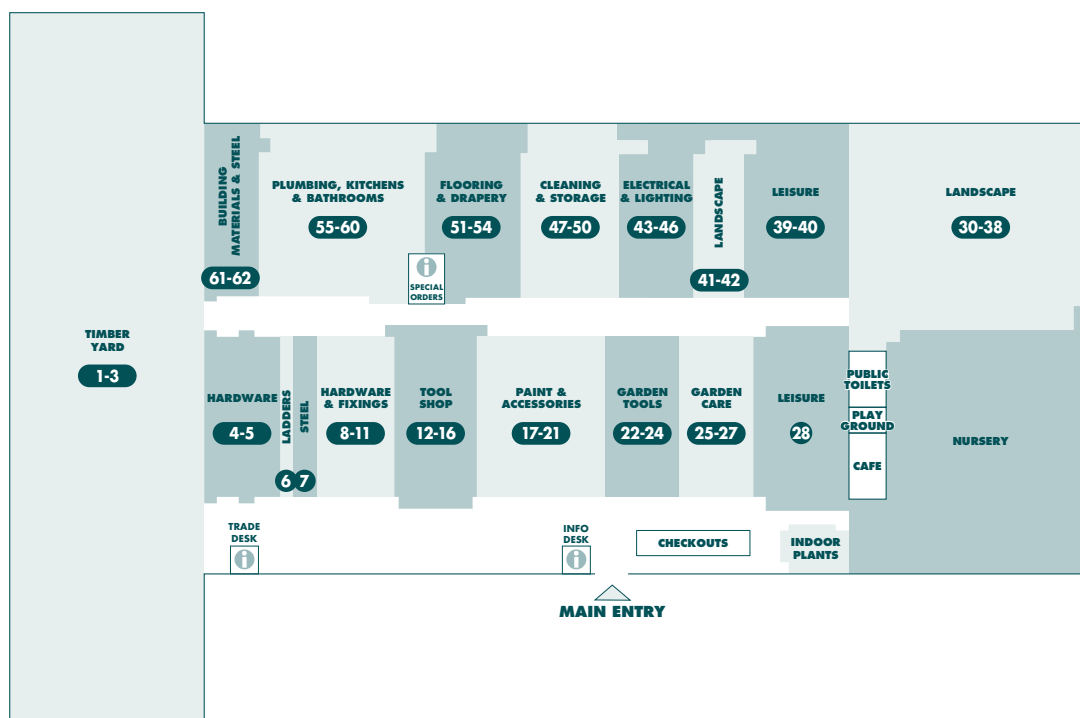

**EXPERT
ADVICE**

**D.I.Y.
ADVICE**

STORE MAP

**BUNNINGS
warehouse**

VIRGINIA

PRODUCT	AISLE	PRODUCT	AISLE	PRODUCT	AISLE	PRODUCT	AISLE
A							
Adhesives	17	Drills & Drill Bits	tool shop	Laundry Cabinets & Tubs	59	Secateurs	24
Air Conditioners	back wall	Drop sheets	19	Lawn Mowers & Accessories	22-23	Security Alarms	11
Air Tools	16, tool shop	E		Lawn Seed	27	Seedlings	29
Alum. Furniture	40	Electrical Accessories	46	Lawn Starters	27	Seeds	27
Antennas	46	Electrical Timer	46	Letterboxes	41	Shade Cloth	41
Arches	37	Exhaust Fans	back wall	Levels	13	Shade Sails	41
Artificial Turf	41	Extension Leads	46	Lighting Garden/Solar	43	Sheds & Accessories	36
Aviaries	36	F		Lighting Interior	44	Shelving	47+48
B		Fasteners	8	Lighting Sensor	43	Shelving Brackets	48
Bamboo Screens	38	Fence Extensions	38	Line Trimmers	22-23	Shoe Racks	48
Bamboo Stakes	back of landscape	Fencing	7	Locks – Door & Window	11	Shovels, Spades, Forks	24
Bath Mats	52	Fertilisers	27	Loppers	24	Shower bases	57
Bath Tubs	57	Fillers	17	Lubricants	12	Shower Curtains	58
Bathroom Accessories	58	Fire Safety	9	M		Shower Heads	56
Bathroom Basins & Cabinets	58	Flashing	4	Manure	32	Shower Screens	57
Bathroom Fan/Heaters	back wall	Floor Rugs & underlay	back wall	Masking Tape	17	Silicone	17
Bathroom Vanities	58	Flooring	52-54	Mirrors	58	Sink Plugs	59
Batteries	front tool shop	Flooring Adhesives	52	Mops	50	Skylights	back end of 62
BBQs	39	Flyscreen & Accessories	9	Mulch	32	Sleepers	1
BBQs & Accessories	39	Furniture Cover	39	Mulchers	23	Smoke Alarms	9
Bins – Indoor	49	Furniture Polish	21+50	N		Socket Sets/Spanners/ Screwdrivers/Pliers	12
Bins – Outdoor	back wall	Furniture protectors	10	Nail Guns	15	Spirits/Turps	19
Bird Netting	41	G		Nails	8	Spray Paints	19
Bistro Blinds	51	Garage door openers	10	Numerals	41	Sprinklers	25
Blinds & Accessories	51	Garage Storage	47	Nuts & Bolts	8	Steel	7
Blower Vacs	22-23	Garden Edging – Plastic	38	O		Storage Boxes	49
Boots	24	Garden Edging – Timber etc.	38	Outdoor Furniture	40	Switches & Sockets	46
Brooms & buckets	50, back wall	Garden Fencing & Screens	37-38	P		T	
Bubble wrap	back wall	Garden Gloves	24	Packaging Materials	back wall	Table: Folding	40
Bug Zappers	39	Garden Hose & Accessories	25	Pad bolts	10	Tap Fittings	59
Builders Plastic	4	Garden Sheds/Access	36	Padlocks	10	Tape Measures	13
C		Garden Sprayers	26	Paint – Effect Paint	20	Tapes	59
Cabinet Hardware	11	Garden Stakes	back end of 32	Paint – Exterior	18	Tapware	56
Canopies	back wall	Garden Timers	25	Paint – Exterior woodcare	21	Tarps	25
Carpet	back wall	Garden Tools	24	Paint – Interior	19-20	Telephone Accessories	46
Castors	10	Gas Cylinders/Access	39	Paint – Interior woodcare	21	Tie Downs	10
Cavity Units	61	Gates	7	Paint – Interior woodcare	21	Tiles & Accessories	52-54
Ceiling Fans	45	Gazebos	back wall	Paint Brushes & rollers	18	Tiles Adhesives	52
Cement	1+4	Globes	44	Paint Tools	17	Timber Flooring	53
Chain/Rope	10	Grab Rails	58	Pavers	30	Timber Joiners	53
Chainsaws	22-23	Greenhouses	37	Pebbles	31	Timber Mouldings	5-6
Chair Tips	10	Grout	52	Pesticide	26	Timber Oils	21
Chairs	28-40	Gutter guard	37	Pet Doors	9	Toilet Brushes	58
Child Safety	9	Guttering/Downpipes	60	Pickets	37	Toilet Seats	57
Chisels/Files	12	H		Plaster Acc/Trims	4	Toilet Suites	57
Chlorine	40	Hammers	12	Plasterboard	3	Torches	46
Circular Saw Blades	16	Hammocks	back end of 40	Plastic Mesh	37	Towel Rails	58
Citronella Lights & Oils	39	Hand Trolleys	31	Plumbing Fittings	59	Trellis – Expanding	37
Clamps	13	Hanging Baskets & Hooks	42	Plumbing Supplies & Tools	12	Trellis – Plastic	37
Cleaning Solutions	50	Heaters	back wall	Poly Carbonate Sheeting	61	TV Brackets	46
Clothes Airers	49	Herbicides	26	Poly Tubing	26	U	
Clothes Lines	back wall	Hinges	11	Ponds & Pond Pumps	indoor nursery	Umbrellas/Bases	back wall
Compost Bins	24	Home Automation	front of store	Pool Chemicals	40	V	
Compound Saws	12	Hooks	9	Pool Fencing	7	Vacuums	back wall
Concrete & Mortar	1-4	Hose Fittings	25	Post Supports	8	Velcro	10
Conduit	back end of 44	Hose Reels	25	Pots – Glazed	30	Vents (wall, ceiling, roof)	back end of 61
Coolers/Eskey	40	Hot Water Units	59	Pots – Plastic	42	Vices	13
Copper Tubing	59	I		Pots – Terracotta	30	Vinyl Tiles	53
Craft Paint & Products	17	Insecticides & Insect control	26	Potting Mix	27+33	W	
Crow Bars	12+24	Insulation Batts	1	Power boards	46	Wallpaper & Borders	20
Cubby Houses	34	Ironing Boards	49	Power Tools & Accessories	tool shop	Wardrobe Organisers	48
Curtain Fittings	51	Irrigation	26	Pressure Pipe	60	Wardrobe Systems	48
Curtains	51	J		Pressure Washers	14	Washers – Nuts & Bolts	8
D		Jerry Cans	23	PVC Fittings	60	Washers – Plumbing	59
Decking	2	K		R		Water Drums	28
Decking Stains	21	Kids Play Equipment	34	Rakes	24	Water Filtration	back wall
Dog Kennels	35	Kitchen Appliances	55	Rangeroods	55	Watering Cans	25
Door Chimes	11	Kitchen Cabinets	63	Rivets	8	Waterproofing Accessories	4+52
Door Frames/Jambs	61	Kitchen Display	55-56	Roofing	61	Weather Seal	11
Door Handles/Knobs	11	Kitchen Sinks	56	Rope	10	Weed Killers	26
Door Mats	52	Kitchen Tidies	back wall	Routers & Router Accessories	14	Weed Mat	41
Door Stops	11	Knives	12	Rugs	back wall	Welders	16
Door Tracks	11	L		S		Wheelbarrows	31
Doors	61-62	Ladders	6	Safes	9	Wheels	10, 31
Doors: Security	11	Lamps	45	Sand	31+36	Windows	X
Doors: External	62	Lattice – Timber	back end of 34	Sanding Sheets	16	Wire	10, 37
Doors: Internal	61-62	Laundry Baskets/Hampers	49	Sandpaper	17	Wire Brushes	16, 17
Doors: Screen Doors	62, back wall			Saws	12	Wire Mesh	37
Down Pipe	60			Scales	58	Work Benches	back end of 11
Drainage	60			Screws	8	Worm Farms	24
				Sealers	4+21		