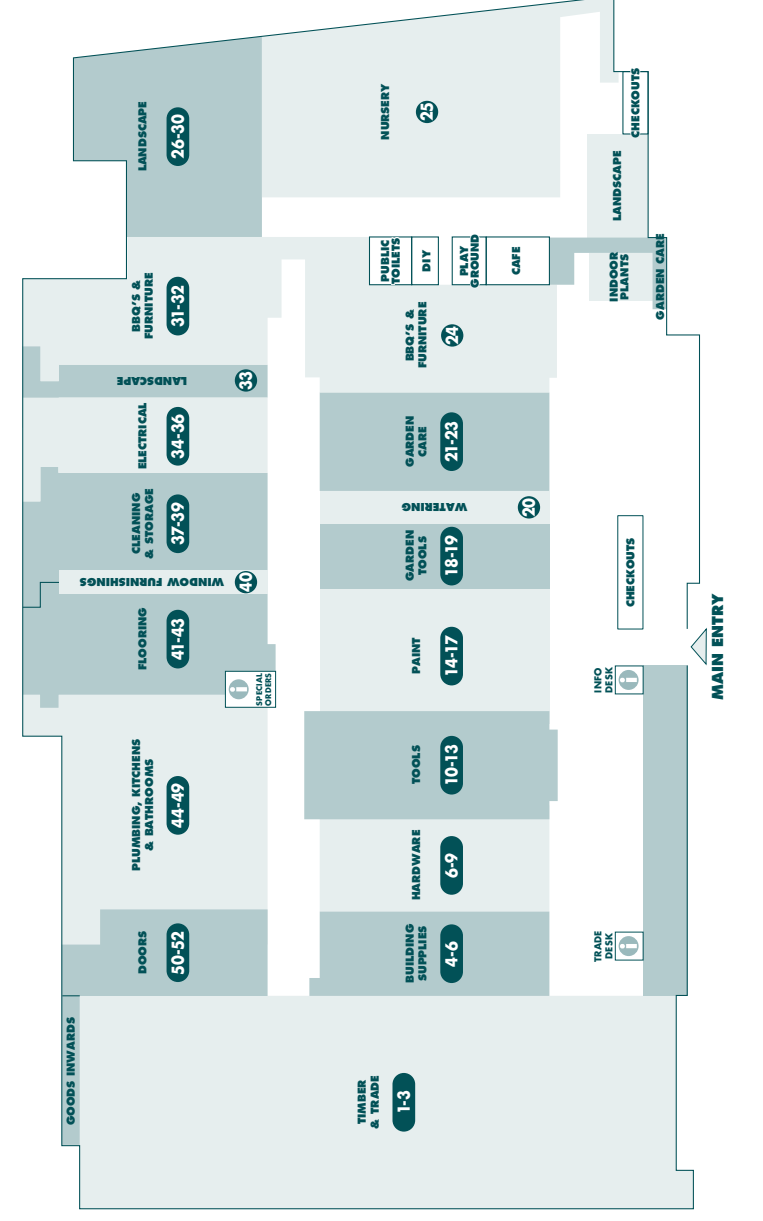

**EXPERT
ADVICE**

**D.I.Y.
ADVICE**

STORE MAP

**BUNNINGS
warehouse**

BAYSWATER

PRODUCT AISLE PRODUCT AISLE PRODUCT AISLE PRODUCT

A Adhesives 14
 Air Tools 12
 Alum. Furniture leisure pad 36
 Antennas 36
 Arches 30
 Artificial Turf 32
 Aviaries 30