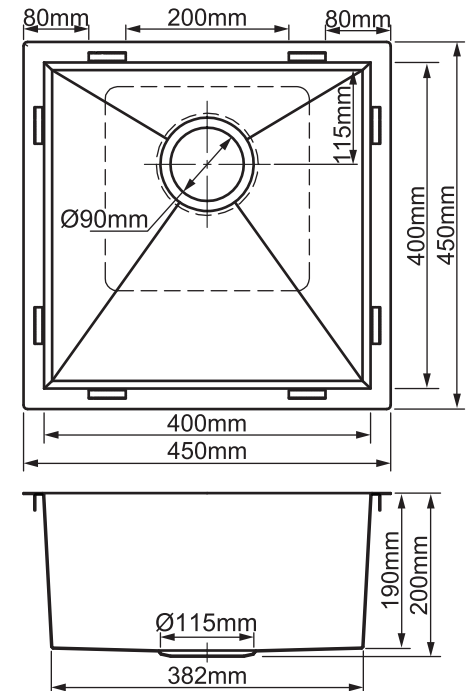

## STAINLESS STEEL SINGLE BOWL SQUARE SINK

450mm L x 450mm W x 200mm D

Grade 304 stainless steel - 1.2mm

Inset or undermount

Includes strainer basket,  
bench seal, mounting clips and  
installation instructions

Item Number: 5090443  
MON0589

**10**  
**YEAR**  
**WARRANTY\***

MON0589-FLV1  
04/11/21

\* refer to [www.mondella.com.au](http://www.mondella.com.au) for full warranty details

All dimensions in millimetres (mm) and subject to manufacturing tolerances.