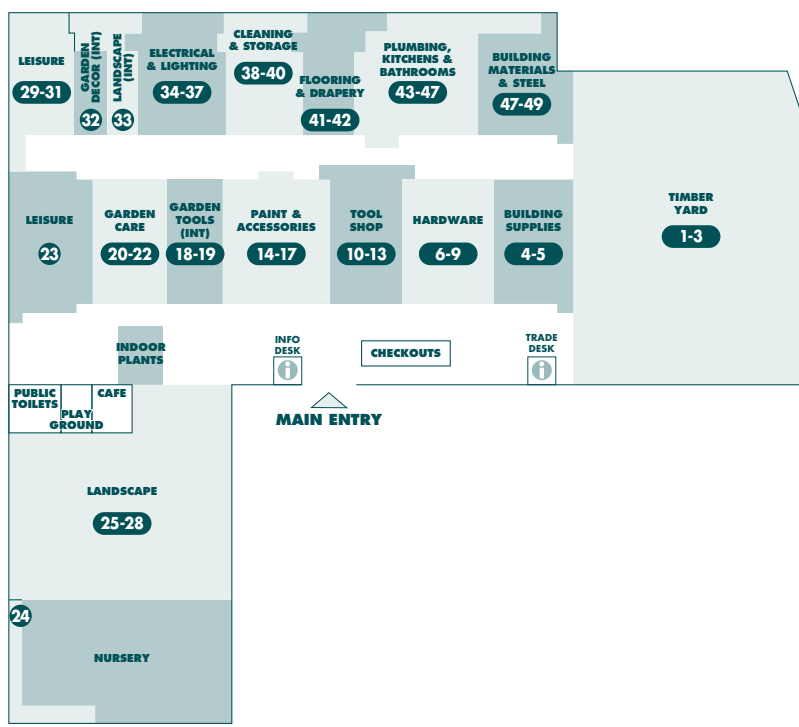

**EXPERT
ADVICE**

**D.I.Y.
ADVICE**

**BUNNINGS
warehouse**

STORE MAP

WARWICK

PRODUCT	AISLE	PRODUCT	AISLE	PRODUCT	AISLE	PRODUCT	AISLE
A							
Adhesives	14	Drills & Drill Bits	tool shop	Laundry Cabinets & Tubs	back wall 25	Screws	7
Air Conditioners	back wall 36	Drop sheets	14	Lawn Mowers & Accessories	18	Sealers	4
Air Tools	12	E					
Alum. Furniture	23	Electrical Accessories	37	Lawn Seed	22	Secateurs	19
Antennas	37	Electrical Timer	37	Lawn Starters	22	Security Alarms	9
Arches	25	Exhaust Fans	back wall 35	Letterboxes	21	Seedlings	nursery
Artificial Turf	33	Extension Leads	back wall 37	Levels	11	Seeds	22
Aviaries	27	F					
B							
Bamboo Screens	nursery 24	Fasteners	6+7	Lighting Garden/Solar	34	Shade Cloth	33
Bamboo Stakes	25	Fence Extensions	landscape	Lighting Interior	35	Shade Sails	33
Bath Tubs	45	Fencing	48+25	Lighting Sensor	34	Sheds & Accessories	27
Bathroom Accessories	45	Fertilisers	22	Line Trimmers	18	Shelving	38
Bathroom Basins & Cabinets	43	Fillers	14	Locks – Door & Window	9	Shelving Brackets	8
Bathroom Fan/Heaters	back wall	Fire Safety	7	Loppers	19	Shoe Racks	38
Bathroom Vanities	43	Flashing	46	Lubricants	10	Shovels, Spades, Forks	19
Batteries	front tool shop	Floor Rugs & underlay	back wall 41	M			
BBQs	leisure	Flooring	42	Manure	26	Shower bases	45
BBQs & Accessories	leisure	Flooring Adhesives	42	Masking Tape	14	Shower Curtains	45
Bins – Indoor	end aisle 39	Flyscreen & Accessories	9	Mirrors	45	Shower Heads	44
Bins – Outdoor	end aisle 39	Furniture Cover	leisure	Mops	40	Shower Screens	45
Bird Netting	adjacent aisle 33	Furniture Polish	17	Mulch	landscape	Silicone	14
Bistro Blinds	41	Furniture protectors	8	Mulchers	18	Sink Plugs	46
Blinds & Accessories	41	G					
Blower Vacs	19	Garage door openers	9	N			
Boots	19	Garage Storage	39	Nail Guns	trade desk	Skylights	47
Brooms & buckets	40	Garden Edging – Plastic	nursery 24	Nails	7	Sleepers	timber yard
Bubble wrap	39	Garden Edging – Timber etc.	nursery 24	Nailers	7	Smoke Alarms	7
Bug Zappers	29	Garden Fencing & Screens	nursery 24	Numerals	21	Socket Sets/Spanners/ Screwdrivers/Pliers	10
Builders Plastic	4	Garden Gloves	19	Nuts & Bolts	8	Spirits/Turps	14
C							
Cabinet Hardware	9	Garden Hose & Accessories	21	O			
Canopies	end aisle 40	Garden Sheds/Access	27	Outdoor Furniture	leisure	Socket Sets/Spanners/ Screwdrivers/Pliers	10
Carpet	back wall 42	Garden Sprayers	21	P			
Castors	8	Garden Stakes	25	Packaging Materials	back wall aisle 38	Spray Paints	16
Cavity Units	49	Garden Stakes	20	Pad bolts	8	Sprinklers	20
Ceiling Fans	36	Garden timers	20	Padlocks	8	Steel	48
Cement	timber yard	Garden Tools	19	Paint – Effect Paint	15	Storage Boxes	38
Chain/Rope	8	Gas Cylinders/Access	leisure	Paint – Exterior	16+17	Switches & Sockets	37
Chainsaws	18	Gates	48	Paint – Exterior woodcare	17	T	
Chair Tips	8	Gazebos	30	Paint – Interior	15+16	Table: Folding	23
Chairs	23	Globes	35	Paint – Interior woodcare	17	Tap Fittings	44+45
Child Safety	7	Grab Rails	45	Paint Brushes & rollers	14	Tape Measures	11
Chisels/Files	10	Greenhouses	landscape	Paint Tools	14	Tapes	14
Chlorine	31	Grout	42	Pavers	landscape	Tapware	44+45
Circular Saw Blades	31	Gutter guard	25	Pebbles	landscape	Tarps	33
Citronella Lights & Oils	29	Guttering/Downpipes	46	Pesticide	21	Telephone Accessories	37
Clamps	11	H					
Cleaning Solutions	40	Hammers	10	Pet Doors	9	Tie Downs	8
Clothes Airers	39	Hammocks	30	Pickets	timber yard	Tiles & Accessories	42
Clothes Lines	39	Hand Trolleys	landscape	Plaster Acc/Trims	4	Tiles Adhesives	42
Compost Bins	19	Hanging Baskets & Hooks	32	Plasterboard	timber yard	Timber Flooring	42
Compound Saws	tool shop	Herbicides	22	Plastic Mesh	25	Timber Joiners	4
Concrete & Mortar	timber yard	Hinges	9	Plumbing Fittings	46+47	Timber Mouldings	5
Conduit	back wall 37	Home Automation	8	Plumbing Supplies & Tools	10+46	Timber Oils	17
Coolers/Esky	31	Hooks	7	Poly Carbonate Sheeting	47	Toilet Brushes	40
Copper Tubing	46	Hose Fittings	20	Poly Tubing	back wall 47	Toilet Seats	45
Craft Paint & Products	14	Hose Reels	20	Ponds & Pond Pumps	front wall	Toilet Suites	45
Crow Bars	10	Hot Water Units	back wall 49	Pool Chemicals	31	Torches	37
Curtain Fittings	41	I					
Curtains	41	Insecticides & Insect control	21+29	Pool Fencing	48	Towel Rails	45
D							
Decking	timber yard	Insulation Batts	timber yard	Post Supports	4	Trellis – Expanding	25
Decking Stairs	17	Ironing Boards	39	Pots – Glazed	nursery	Trellis – Plastic	25
Dog Kennels	landscape	Irrigation	20	Pots – Plastic	32	TV Brackets	37
Door Chimes	9	J					
Door Frames/Jambs	49	Jerry Cans	18	U			
Door Handles/Knobs	9	K					
Door Mats	41	Kids Play Equipment	27	Umbrellas/Bases	30	V	
Door Stops	9	Kitchen Appliances	44	Vacuums	40	Velcro	7
Door Tracks	8	Kitchen Cabinets	back wall 44	Vents (wall, ceiling, roof)	47	Washers – Nuts & Bolts	6
Doors	49	Kitchen Display	44	Vices	11	Washers – Plumbing	46
Doors: Security	49	Kitchen Sinks	43	Vinyl Tiles	42	Water Drums	29
Doors: External	49	Kitchen Tidies	back wall 39	W			
Doors: Internal	49	Knives	14	Wardrobe Organisers	38	Water Filtration	43
Doors: Screen Doors	end of aisle 48	L					
Down Pipe	timber yard	Ladders	6	Wardrobe Systems	38	Watering Cans	20
Drainage	47	Lamps	36	Washers – Nuts & Bolts	6	Waterproofing Accessories	4+42
		Lattice – Timber	back wall 25	Washers – Plumbing	46	Weather Seal	8
		Laundry Baskets/Hampers	39	Water Drums	29	Weed Killers	22
				Water Filtration	43	Weed Mat	back wall 41
				Watering Cans	20	Welders	12
				Waterproofing Accessories	4+42	Wheelbarrows	nursery
				Weather Seal	8	Wheels	8
				Weed Killers	22	Wire	25
				Weed Mat	back wall 41	Wire Brushes	12+14
				Welders	12	Wire Mesh	25
				Wheelbarrows	nursery	Work Benches	39
				Wheels	8	Worm Farms	19
				Wire	25		
				Wire Brushes	12+14		
				Wire Mesh	25		
				Work Benches	39		
				Worm Farms	19		