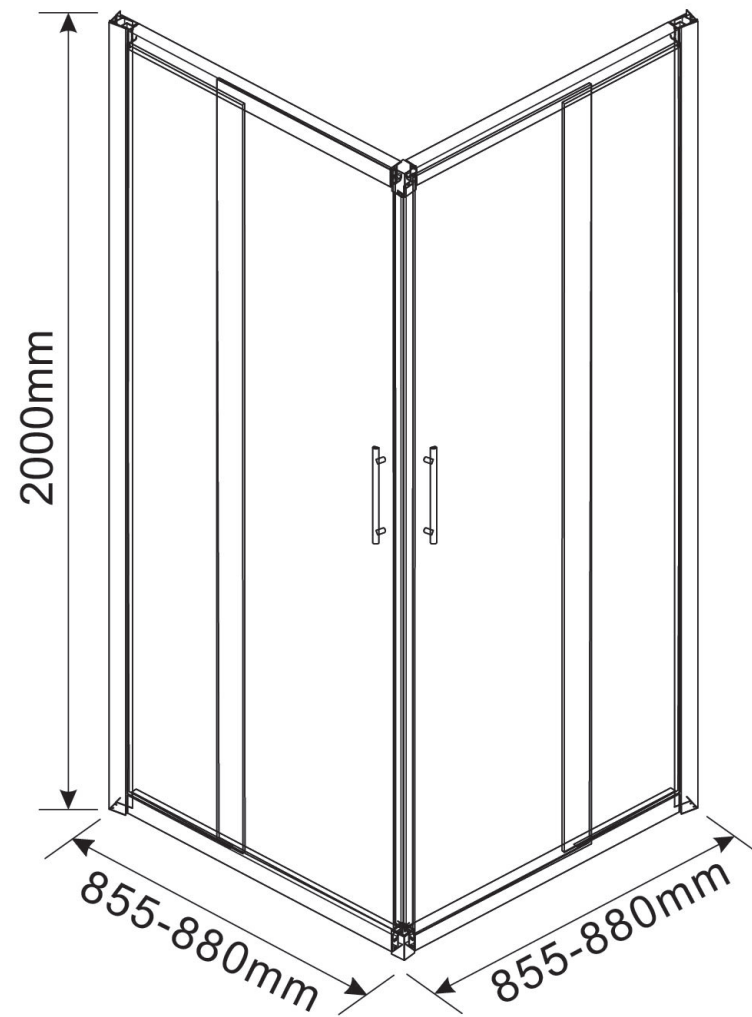

Mondella

RESONANCE
TIMELESS ALLURE

Resonance SHOWER SCREEN

- 2000mm H x 855-880mm W x 855-880mm D.
- 6mm Toughened Glass AS/NZS 2208.
- Sliding Doors.

Item Number
4890650

10
YEAR
WARRANTY*