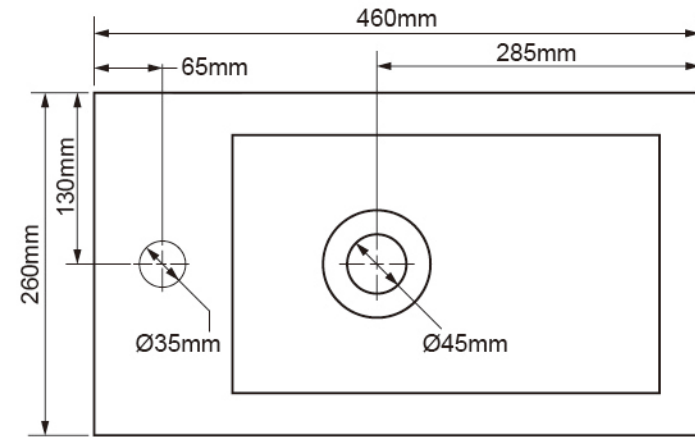

Mondella

ROCOCO
SQUARE FLAIR

ROCOCO WALL HUNG BASIN

- 460mm W x 260mm D x 120mm H.
- Right Hand Bowl.
- 1 Tap Hole.
- Vitreous China.
- Suits 32mm Waste (Not Included).

Item Number: 4822893
MON0243

10 YEAR WARRANTY*

4822893-FLV1
08/01/18

* Vitreous China items are subject to manufacturing tolerances and could vary in size from batch to batch. It is industry accepted that a variance of $\pm 5\text{mm}$ is considered normal. It is recommended to have the Vitreous China item on hand prior to any setout work.

* Refer to www.mondella.com.au for full warranty details

All dimensions in millimetres (mm) and subject to manufacturing tolerances.