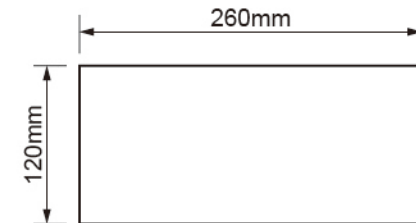

Mondella

ROCOCO
SQUARE FLAIR

ROCOCO WALL HUNG BASIN

- 460mm W x 260mm D x 120mm H.
- Right Hand Bowl.
- 1 Tap Hole.
- Vitreous China.
- Suits 32mm Waste (Not Included).

Item Number: 4822893
MON0243

10 YEAR WARRANTY*

4822893-FLV1
08/01/18

* Vitreous China items are subject to manufacturing tolerances and could vary in size from batch to batch. It is industry accepted that a variance of $\pm 5\text{mm}$ is considered normal. It is recommended to have the Vitreous China item on hand prior to any setout work.

* Refer to www.mondella.com.au for full warranty details

All dimensions in millimetres (mm) and subject to manufacturing tolerances.