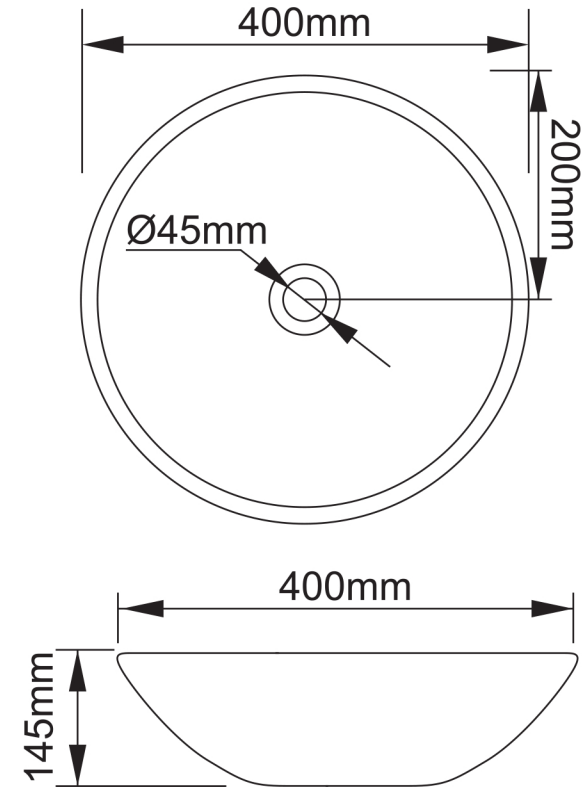

Mondella

RUMBA
MODERN MINIMALIST

RUMBA

MATTE BLACK

VITREOUS CHINA BASIN

400mm W x 400mm D x 145mm H

Above counter basin round

Suits 32mm waste (not included)

Item Number: 4822126
MON0235

10 YEAR WARRANTY*

4822126-FLV1
30/07/19

* refer to www.mondella.com.au for full warranty details

All dimensions in millimetres (mm) and subject to manufacturing tolerances.