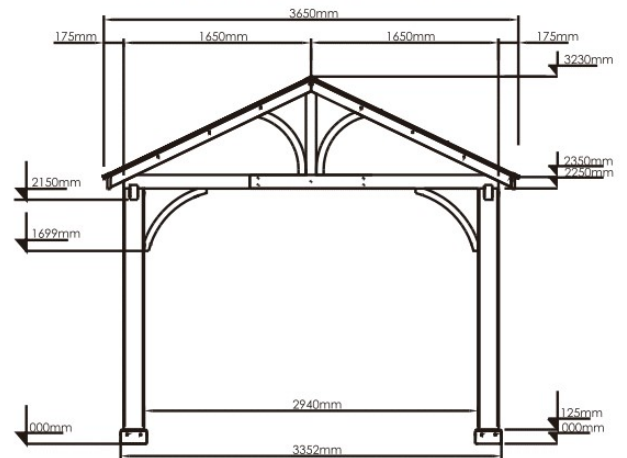

OUTDOOR TIMBER GAZEBO

4.27L x 3.69W x 3.23Hm

SIDE DIMENSIONS

FRONT AND BACK DIMENSIONS

KEY FEATURES

- Galvanised steel roof - Dark grey
- 100% FSC certified Cedar timber frame
- Includes all hardware required for assembly
- Size: 4.27L x 3.69W x 3.23H Meters
- Product weight: 302KGS (3 cartons)
- 4 Person assembly recommended
- Max. wind rating: 8

Please Note:

This gazebo is intended as a semi-permanent structure - Please contact your local council for semi-permanent structure approval requirements. Partial roof for display purpose only – full roofing supplied in carton