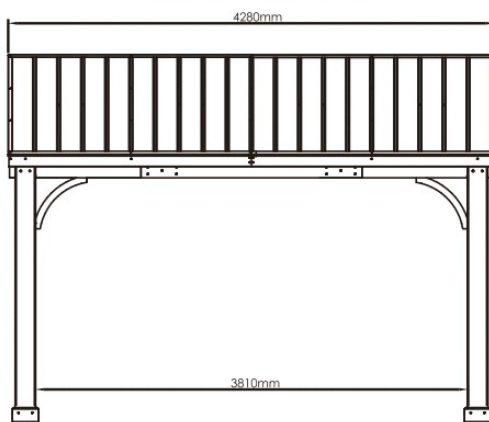

OUTDOOR TIMBER GAZEBO

4.27L x 3.69W x 3.23Hm

SIDE DIMENSIONS

FRONT AND BACK DIMENSIONS

KEY FEATURES

- Galvanised steel roof - Dark grey
- 100% FSC certified Cedar timber frame
- Includes all hardware required for assembly
- Size: 4.27L x 3.69W x 3.23H Meters
- Product weight: 302KGS (3 cartons)
- 4 Person assembly recommended
- Max. wind rating: 8

Please Note:

This gazebo is intended as a semi-permanent structure - Please contact your local council for semi-permanent structure approval requirements. Partial roof for display purpose only – full roofing supplied in carton