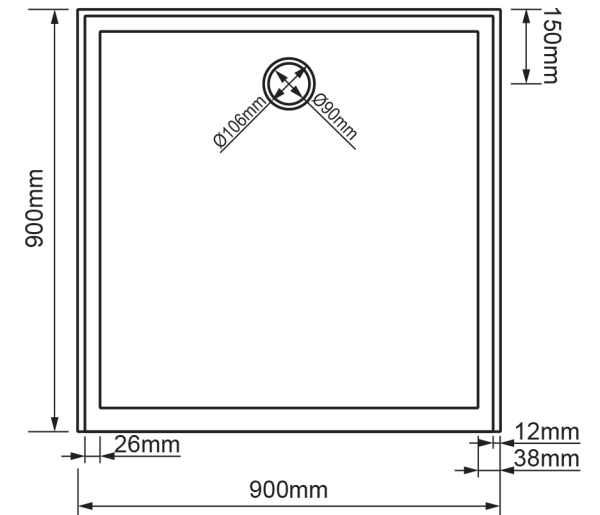

Mondella

RESONANCE
TIMELESS ALLURE

RESONANCE

WHITE
SQUARE SMC SHOWER BASE

900mm L x 900mm W x 80mm H

Light weight

Includes removable white dome waste

Durable SMC (sheet moulding compound) construction

Item Number: 4890568
MON0743

10
YEAR
WARRANTY*

MON0743-FLV1
21/11/19

* refer to www.mondella.com.au for full warranty details

All dimensions in millimetres (mm) and subject to manufacturing tolerances.