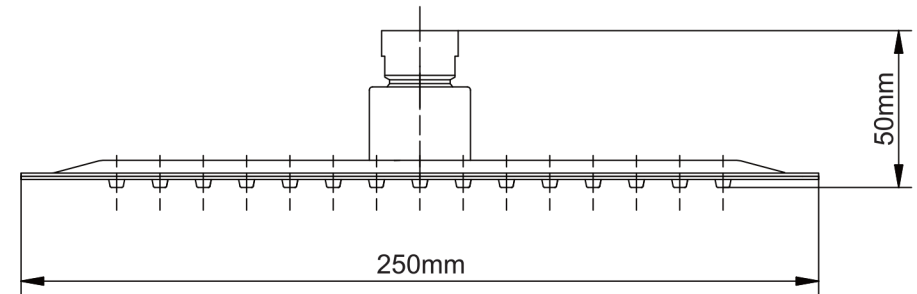

Mondella

ROCOCO
SQUARE FLAIR

ROCOCO

STAINLESS STEEL
250MM RAIN
SHOWER HEAD

Slim design shower head

Highly polished 304 grade stainless steel

Suits all standard shower arms

250mm L x 250mm W

* refer to www.mondella.com.au for full warranty details

5004272-FLV1
28/06/19

All dimensions in millimetres (mm) and subject to manufacturing tolerances.