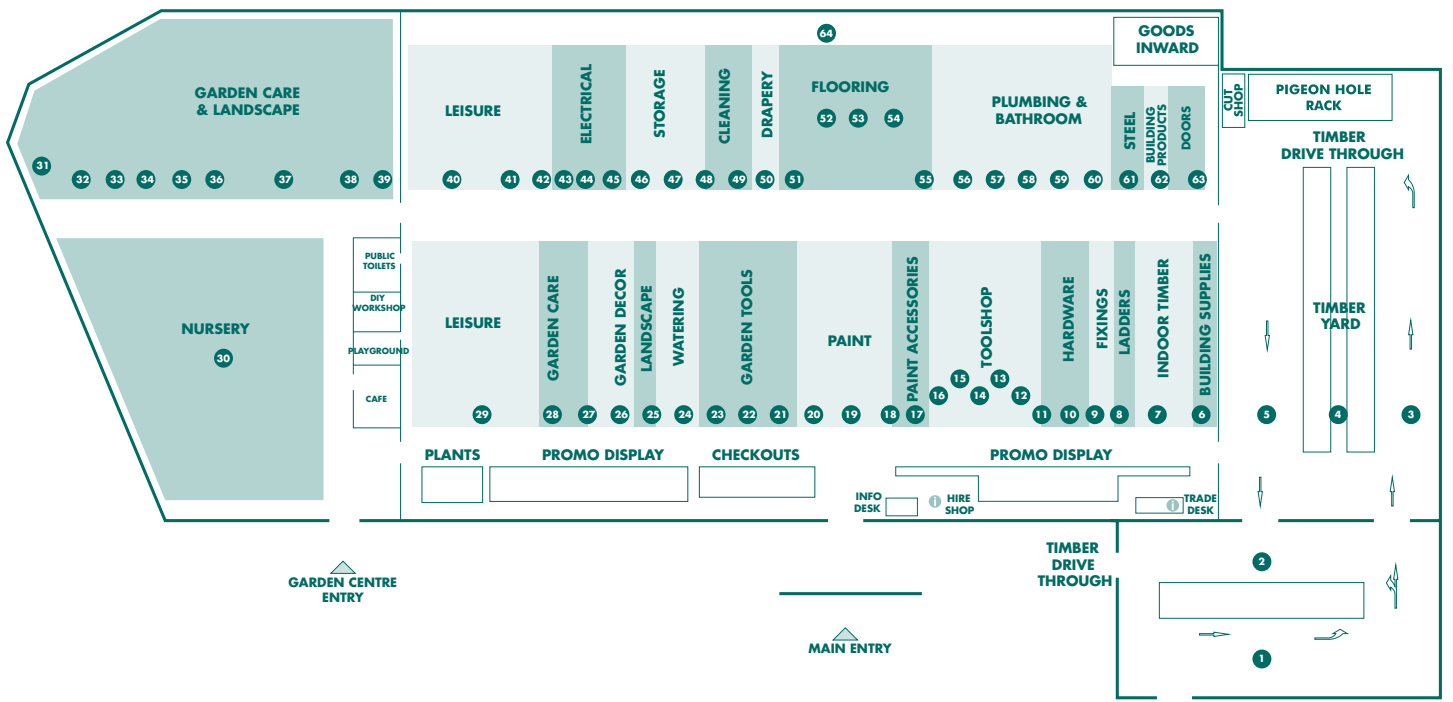

PRODUCT	AISLE	PRODUCT	AISLE	PRODUCT	AISLE	PRODUCT	AISLE
A		Exterior Lighting	42	Lighting	43	Seed Packets	9
Adhesives	51	Exterior Paint	21	Lighting Garden / Solar	42	Seedlings	30
Adhesives - Flooring	52	External Hooks	10	Lighting Sensor	42	Shade Cloth	25
Air Compressors	15			Line Trimmers	22	Shade Sails	25
Air Conditioners	End 46	F		Locks	10	Sheds	37
Air Tools	15	Fasteners	11	Loppers	23	Shelving	46
Aluminium Frieze	51	Fence Accessories	37	Lubricants	12	Shelving brackets	46
Aluminium Furniture	40	Fence Finish	21			Shovels, spades, forks	23
Alum. Mouldings	62	Fence Sheets	61	M		Shower Bases	58
Antennas	45	Ferns	Greenlife	Manure	28	Shower Curtains	58
Anti-Bird Netting	39	Fertilisers	28	Masking Tape	17	Shower Heads	58
Arches	38	Fillers	17	Mats - door	51	Shower Screens	58
Aviaries	37	Fire Safety	9	Metal Guttering & acc	End 60	Shower Stalls	58
Awnings	50	Flashing	6	Mirrors	58	Shredders	22
		Floating Flooring	54	Mops	48	Silicone	17
B		Floor Rugs	53	Mouldings Timber	7	Sink Plugs	59
Bamboo Screens	38	Floor Underlay	54	Mowers & accessories	22	Sleepers	6
Bamboo Stakes	38	Fluorescent globes	43	Mulch	35	Skylights	6
Bath displays	56	Flyscreen Accessories	63	Mulchers	22	Sleepers	1
Bath Tubs	56	Folding Doors	62	Multi-Store	47	Sliding Door Tracks	11
Bathroom Accessories	58	Forks	23			Socket Sets/Spanners/Screwdrivers/Pliers	12
Bathroom Basins	57	Fountains/Ponds	Greenlife	N		Solder	16
Bathroom Cabinets	58	Furniture Polish	21	Nailer Guns	15	Spades	23
Bathroom Fan / Heaters	End 44			Nails/Screws	9	Spirits/Turps	18
Bathroom Vanities	57	G		Numerals	27	Spray Paints	20
Batteries	16	Galvanised Fittings	2	Nuts & Bolts	8	Sprinklers	24
BBQs	40	Galvanised Shelving	46			Stakes	38
BBQs and accessories	40	Garage Storage	46	O		Stanley Knives	12
Benches outdoor	40	Garbage Bins	49	Outdoor Chairs	41	Steel	61
Bins	End 50	Garden Carts	39	Outdoor Furniture	41	Steel Furniture	29
Bird Netting	25	Garden Edging	38	Outdoor Lounges	41	Storage	47
Bistro Blinds	50	Garden Edging - Plastic	38	Outdoor Nursery	30	Storage Bins	47
Blinds and Accessories	50	Garden Edging - Timber etc.	38	Outdoor Settings	End 41	Storage Boxes	47
Blower Vacs	22	Garden Fencing and Screens	38	Outdoor Swings	37	Storage Crates	47
Bolts	8	Garden Gloves	23	Outdoor Tables & Chairs	41	Storage Hooks	10
Book Cases	47	Garden Hoses	24	Ovens	55	Sub-Soil Drainage Pipe	60
Boots	23	Garden hoses accessories/fittings	24			Support Posts	7
Brass Tap Fittings	59	Garden Irrigation	25	P			
Brooms	49	Garden Lighting	42	Padbolts	10	T	
Buckets	49	Garden PowerTools	23	Padlocks	10	Tables	41
Bug Zappers	40	Garden Sheds/Access	37	Paint	19	Tap Fittings	59
Bulbs	43	Garden Sieves	25	Paint Brushes	17	Tap Measures	17
		Garden Sprayers	27	Paint Fillers	17	Tapes	17
C		Garden Stakes	37	Paint Rollers	17	Tapware	56
Cabinet Fixings	11	Garden Tools	23	Paint Scrapers	17	Tarps	25
Carpet Runners	53	Gas Cylinders/Access	40	Paint Desk	19	Television Accessories	45
Carpeting	64	Gas tools	15	Paint Tools	17	Television Accessories	51
Carpet-Outdoor	64	Gate Hooks/Fittings	10	Pantries	47	Tile Adhesive	51
Castors	10	Gates	62	Pavers	33	Tile Cutters	51
Cavity Units	47	Gazebos	29	Paving Paint	21	Tiles - Ceramic	52
Ceiling Fans	End 45	Glass Bricks	53	Pebbles	34	Tiles - Vinyl	53
Cement	31	Globes	43	Pesticide	27	Tiles accessories	51
Cement products	31	Grab Rails	58	Pet doors	37	Timber	4
Ceramic Pots	26	Greenhouses	38	Pickets	37	Timber Boards	7
Ceramic tile adhesives	51	Grout	51	Pine	7	Timber Finishes	4
Ceramic Tiles	52	Gutterguard	39	Pine Poles	7	Timber fixing accessories	8
Chainsaws	22	Guttering/Downpipes - Galvanised	2	Pine Shelving	7	Timber Flooring	4
Chain Wire	10	Guttering/Downpipes - PVC	2	Pineboards	7	Timber Furniture	29
Chain/Rope	10			Plant Food	28	Timber Joiners	4
Chair Tips	10	H		Plant Pots	26 & 30	Timber Oils	20
Child Safety	9	Hammers	12	Plants	Greenlife	Timber Sheets	7
Chisels / Files	12	Hammocks	29	Plaster Acc/ Trims	4	Timers	24
Chlorine	41	Hampers	48	Plasterboard	5	Toilet Brushes	49
Circular Saw Blades	16	Hand Tools	16	Plastic Mesh	39	Toilet Seats	57
Citronella lights and oils	40	Hand Trolleys	39	Plastic Sheetting	6	Toilet Suites	57
Clamps	13	Hanging Baskets & Hooks	26	Plugs	59	Torches	45
Cleaning Solutions	49	Hardwood	5	Plumbing adaptors	59	Towel Rails	58
Clothes Airers	48	Hardwood Sheets	5	Plumbing Fittings	59	Trellis - expanding	39
Clothes Lines	End 49	Heaters	End 43	Plumbing Supplies	58	Trellis - plastic	39
Colour Cards	19	Herbicides	27	Plumbing Tools	59	Trolleys	39
Compost Bins	34	Heritage	6	Poly Carbonate Sheetting	59	Turps	25