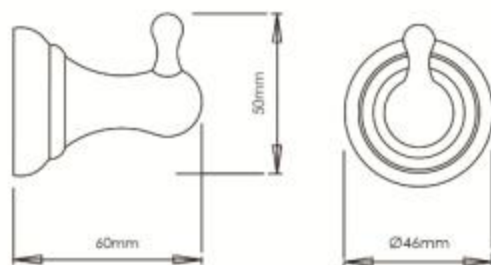

Mondella

MAESTRO
CLASSIC STYLE

Maestro ROBE HOOK

- Chrome Plated Finish.
- Brass Construction.

Item Number
4822213

10 YEAR WARRANTY