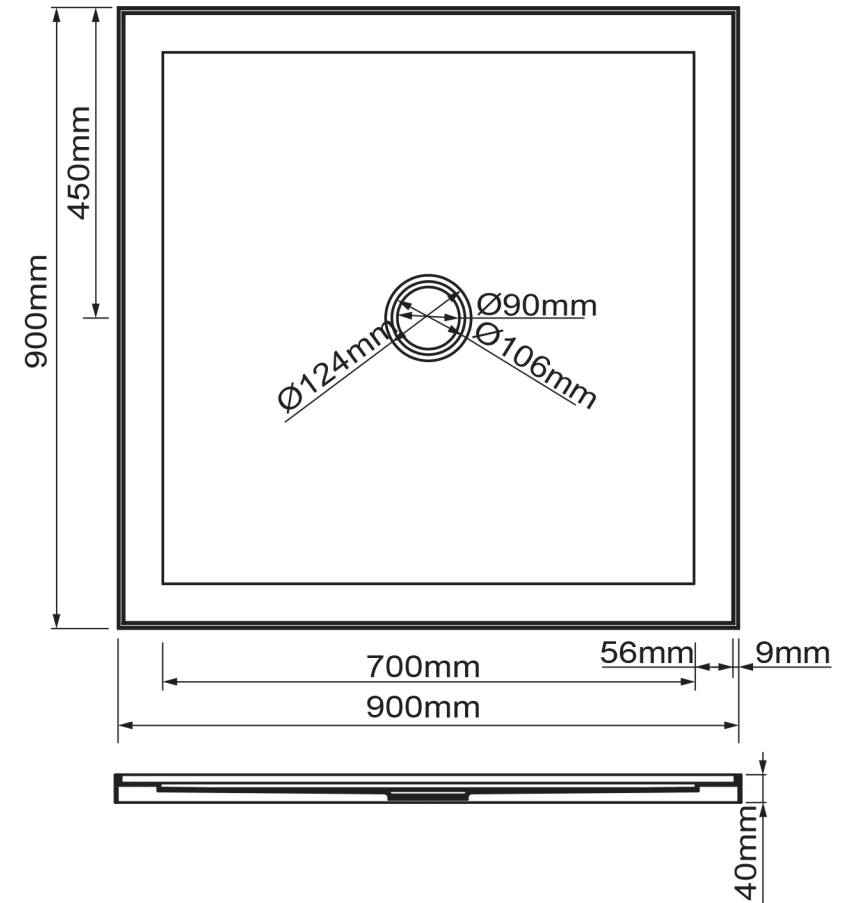

Mondella

RESONANCE
TIMELESS ALLURE

RESONANCE

WHITE
SQUARE SMC SHOWER BASE

900mm L x 900mm W x 40mm H

Light weight

Includes ABS 50mm waste

Durable SMC (sheet moulding compound) construction

Item Number: 4890621
MON0604

**10
YEAR
WARRANTY***

MON0604-FLV4
21/11/19

* refer to www.mondella.com.au for full warranty details

All dimensions in millimetres (mm) and subject to manufacturing tolerances.