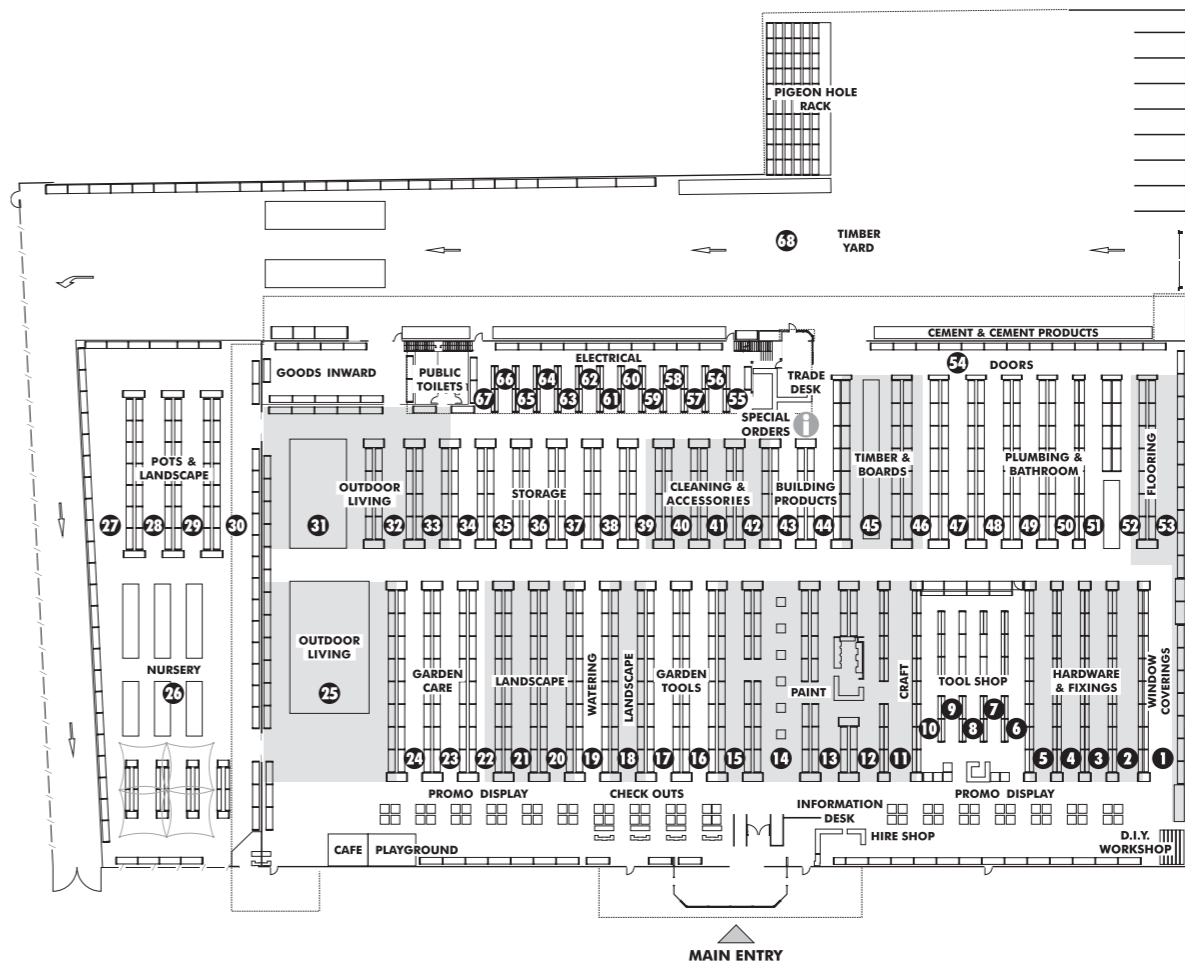

STORE MAP

LIDCOMBE

Inside is a handy map and list of other services available for your convenience

LOWEST PRICES ARE JUST THE BEGINNING...

NOBODY BEATS OUR PRICES

Our price checkers guarantee that we bring you the lowest prices possible everyday and that's a promise. However, if you happen to find a lower price on a stocked item, even if it's on sale, we will not only match it, but beat it by 10% for bringing it to our attention.
*Excludes liquidations and trade quotations

LIDCOMBE

Ph: 02 9748 4377

Cakes, muffins, slices, cold drinks, cookies, pies, pasties, sausage rolls, sandwiches, focaccias, rolls, paninis, cappuccino & espresso coffees

We run free D.I.Y. Classes on assorted popular projects. See the sign at the front of the store so you know what's coming up and when.

We open seven days a week to ensure we can serve you when you want. Also we open early and trade late, see the front of the store for our trading hours.

We have a playground inside so that your children can safely enjoy themselves while you enjoy the shopping.

Looking for Something Special? Try our Special Orders Desk. Bunnings can order almost any product for you, as long as it's made by a company we do business with in the home improvement, renovation and trade markets.

Our trained, knowledgeable and friendly team members are here to serve you. We know how important it is for you to have the right information about products for your project.

We carry the biggest range of home improvement merchandise in Australia. The very finest brand name products are featured in every department.

We buy in bulk and pass on the savings to you in lower everyday prices. We don't have fancy floors or ceilings, but you save because we save.

For your convenience, Bunnings Warehouse operates a hire shop for you to take on all the projects you need to maintain and decorate your home.

STORE DIRECTORY