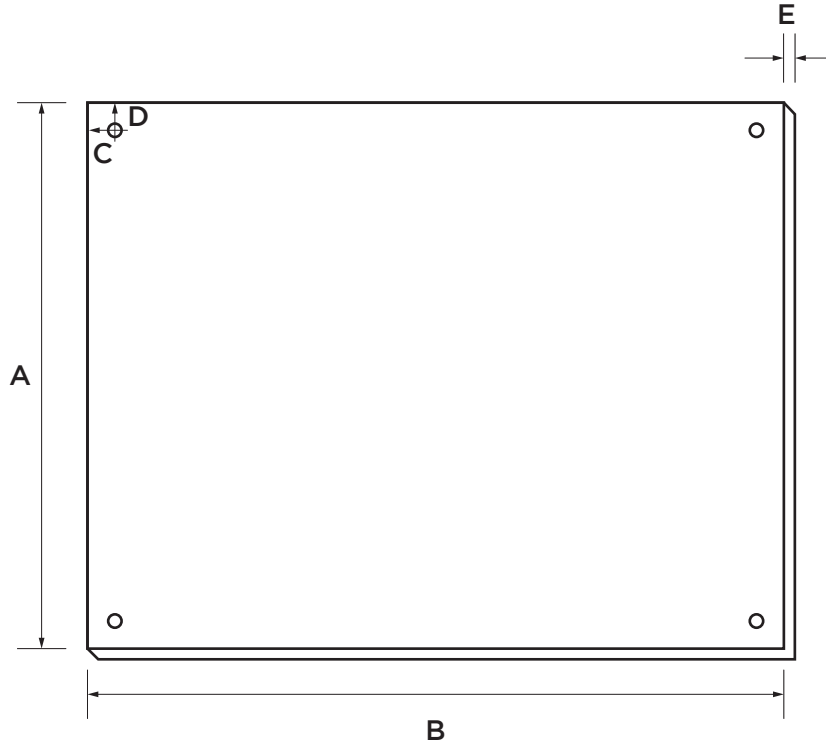

## HOLES AND DOMES MIRROR

SIZE (MM)	A	B	C	D	E
400x600	400	600	50	50	5
600x750	600	750	50	50	5
750x900	750	900	50	50	5
900x900	900	900	50	50	5
900x1200	900	1200	50	50	5

Head Office: 3 Hynds Road, Greerton, Tauranga 3112