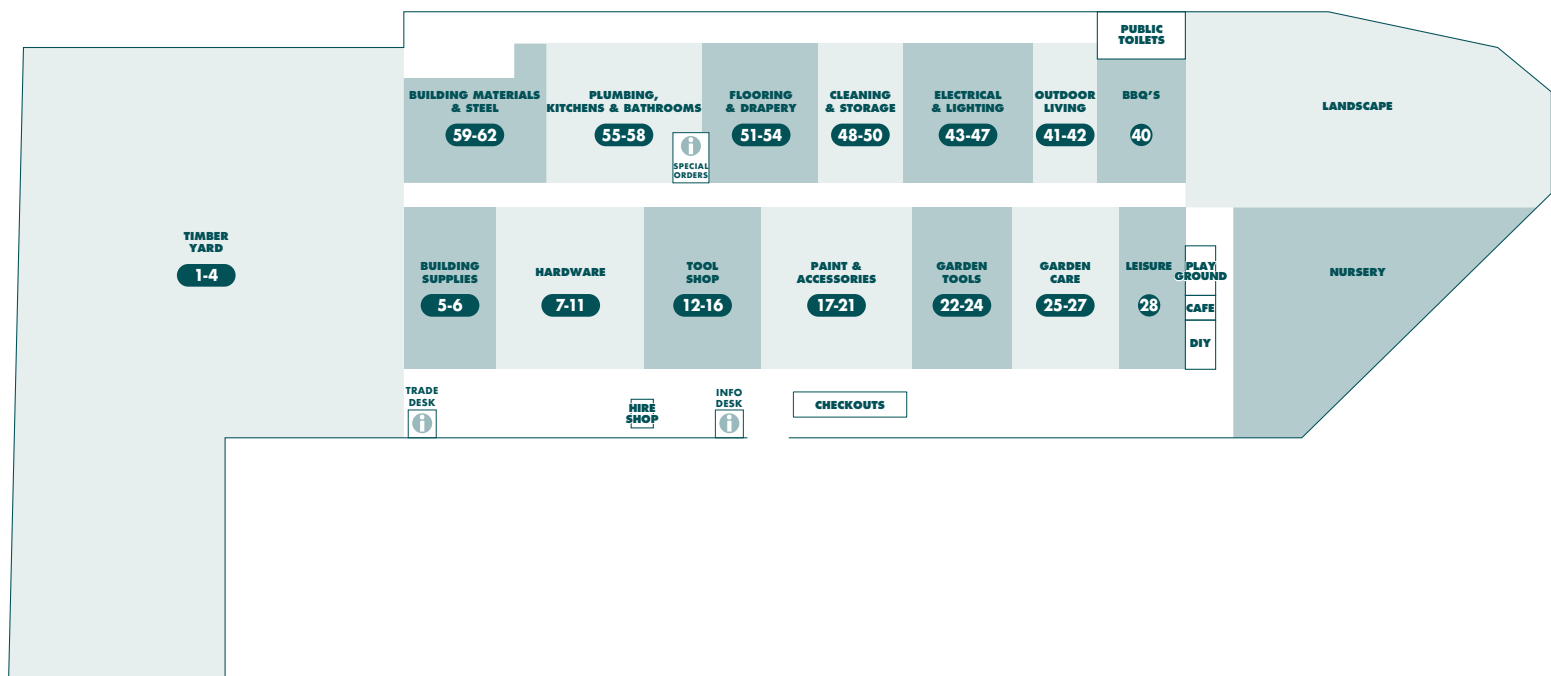

**EXPERT
ADVICE**

**D.I.Y.
ADVICE**

STORE MAP

**BUNNINGS
warehouse**

GRAFTON

PRODUCT	AISLE	PRODUCT	AISLE	PRODUCT	AISLE	PRODUCT	AISLE						
A													
Adhesives	21	Drills & Drill Bits	16	Lawn Mowers & Accessories	22	Sealers	17						
Air Conditioners	back wall 45	Drop sheets	21	Lawn Seed	27	Secateurs	23						
Air Tools	14	E											
Alum. Furniture	back of 42	Electrical Accessories	47	Letterboxes	24	Security Alarms	9						
Antennas	47	Electrical Timer	46	Levels	13	Seedlings	nursery						
Arches	38	Exhaust Fans	back wall 46	Lighting Garden/Solar	43	Seeds	27						
Artificial Turf	42	Extension Leads	46	Lighting Interior	45	Shade Cloth	42						
Aviaries	37	F											
B													
Bamboo Screens	39	Fasteners	7+8	Lighting Sensor	43	Shade Sails	42						
Bamboo Stakes	back of 39	Fence Extensions	60	Line Trimmers	22	Sheds & Accessories	37						
Bath Mats	58	Fencing	60	Locks – Door & Window	11	Shelving	48						
Bath Tubs	57	Fertilisers	27	Loppers	23	Shelving Brackets	8+48						
Bathroom Accessories	58	Fillers	21	Lubricants	front of tool shop	Shoe Racks	50						
Bathroom Basins & Cabinets	57	Fire Safety	9	M									
Bathroom Fan/Heaters	back wall 48	Flashing	5	Manure	34	Shovels, Spades, Forks	23						
Bathroom Vanities	57	Floor Rugs & underlay	53	Masking Tape	21	Shower bases	57						
Batteries	front of tool shop	Flooring	53	Mirrors	57	Shower Curtains	57						
BBQs	40	Flooring Adhesives	52	Mops	50	Shower Heads	56						
BBQs & Accessories	40	Flyscreen & Accessories	10	Mulch	33	Shower Screens	57						
Bins – Indoor	back of 50	Furniture Cover	42	Mulchers	22	Silicone	21						
Bins – Outdoor	back of 49	Furniture Polish	17	N									
Bird Netting	landscape yard	Furniture protectors	10	Nail Guns	trade desk	Sink Plugs	58						
Bistro Blinds	51	G											
Blinds & Accessories	51	Garage door openers	9	Nails	8	Skylights	back of 59						
Blower Vacs	22	Garage Storage	49	Numerals	24	Sleepers	timber yard						
Boots	23	Garden Edging – Plastic	39	Nuts & Bolts	8	Smoke Alarms	9						
Brooms & buckets	50	Garden Edging – Timber etc.	39	O									
Bubble wrap	back of 51	Garden Fencing & Screens	38+39	Outdoor Furniture	back of 41+42	T							
Bug Zappers	40	Garden Gloves	23	P									
Builders Plastic	5	Garden Hose & Accessories	25	Packaging Materials	50	Table: Folding	41						
C													
Cabinet Hardware	11	Garden Sheds/Access	37	Pad bolts	10	Tap Fittings	58						
Carpet	back wall 54	Garden Sprayers	26	Padlocks	10	Tape Measures	13						
Castors	10	Garden Stakes	back of 39	Paint – Effect Paint	18	Tapes	21						
Cavity Units	61	Garden timers	25	Paint – Exterior	19	Tapware	56						
Ceiling Fans	back wall 45	Garden Tools	23+24	Paint – Exterior woodcare	17	Tapware	56						
Cement	5	Gas Cylinders/Access	40	Paint – Interior	18	Tarps	42						
Chain/Rope	9	Gates	8+60	Paint – Interior woodcare	17	Telephone Accessories	47						
Chainsaws	22	Gazebos	front of 26	Paint Brushes & rollers	20	Tie Downs	9						
Chair Tips	10	Globes	46	Paint Tools	20+21	Tiles & Accessories	53						
Chairs	28	Globes	46	Pavers	timber yard	Tiles Adhesives	52						
Child Safety	9	Grab Rails	58	Pebbles	back of 34	Timber Flooring	54						
Chisels/Files	12	Greenhouses	38	Pesticide	26	Timber Joiners	5						
Chlorine	41	Grout	52	Pet Doors	10	Timber Mouldings	6+7						
Circular Saw Blades	16	Gutter guard	38	Pickets	7 + back of 38	Timber Oils	17						
Citronella Lights & Oils	40	Guttering/Downpipes	59	Plaster Acc/Trims	5	Toilet Brushes	50						
Clamps	14	H											
Cleaning Solutions	50	Hammers	12	Plasterboard	timber yard	Toilet Seats	57						
Clothes Airers	50	Hammocks	42	Plastic Mesh	back of 37	Toilet Suites	57						
Clothes Lines	back wall 50	Hand Trolleys	39	Plumbing Fittings	58+59	Torches	47						
Compost Bins	24	Hanging Baskets & Hooks	26	Plumbing Supplies & Tools	58+59	Towel Rails	58						
Compound Saws	12	Heaters	front promo wall	Poly Carbonate Sheeting	62	Trellis – Expanding	38						
Concrete & Mortar	5	Herbicides	26	Poly Tubing	25	Trellis – Plastic	38						
Conduit	back wall 46	Hinges	11	Ponds & Pond Pumps	front of 28	TV Brackets	47						
Coolers/Eskey	41	Home Automation	55	Pool Chemicals	41	U							
Copper Tubing	58	Hooks	10	Pool Fencing	60	Umbrellas/Bases	front wall 27						
Craft Paint & Products	21	Hose Fittings	25	Post Supports	5	V							
Crow Bars	12	Hose Reels	25	Pots – Glazed	26+ landscape yard	Vacuums	50						
Cubby Houses	36	Hot Water Units	3	Pots – Plastic	26+ landscape yard	Velcro	10						
Curtain Fittings	51	I											
Curtains	51	Insecticides & Insect control	26	Pots – Terracotta	32	Vents (wall,ceiling,roof)	back of 59						
D													
Decking	1	Insulation Batts	timber yard	Potting Mix	27+35	Vices	14						
Decking Stains	17	Ironing Boards	50	Power boards	46	Vinyl Tiles	53						
Dog Kennels	36	Irrigation	25	Power Tools & Accessories	tool shop	W							
Door Chimes	9	J											
Door Frames/Jambs	61	Jerry Cans	22	Pressure Pipe	59	Wardrobe Organisers	48						
Door Handles/Knobs	11	K											
Door Mats	52	Kids Play Equipment	36	Pressure Washers	tool shop	Wardrobe Systems	48						
Door Stops	11	Kitchen Appliances	55	PVC Fittings	59	Washers – Nuts & Bolts	8						
Door Tracks	11	Kitchen Cabinets	back wall 57	Rakes	24	Washers – Plumbing	58						
Door Tracks	11	Kitchen Display	55	Rangehoods	55	Water Drums	41						
Doors	61+62	Kitchen Sinks	55	Rivets	8	Water Filtration	55						
Doors: Security	61	Kitchen Tidies	back wall 59	Roofing	timber yard	Watering Cans	25						
Doors: External	62	Knives	12	Rope	9	Waterproofing Accessories	5						
Doors: Internal	61	L											
Doors: Screen Doors	61	Ladders	back wall 60	Routers & Router Accessories	back wall tool shop	Weather Seal	11						
Down Pipe	59	Lamps	45	Rugs	54	Weed Killers	26						
Drainage	59	Lattice – Timber	back of 35+36	S									
E													
F													
G													
H													
I													
J													
K													
L													
M													
N													
O													
P													
Q													
R													
S													
T													
U													
V													
W													
X													
Y													
Z													