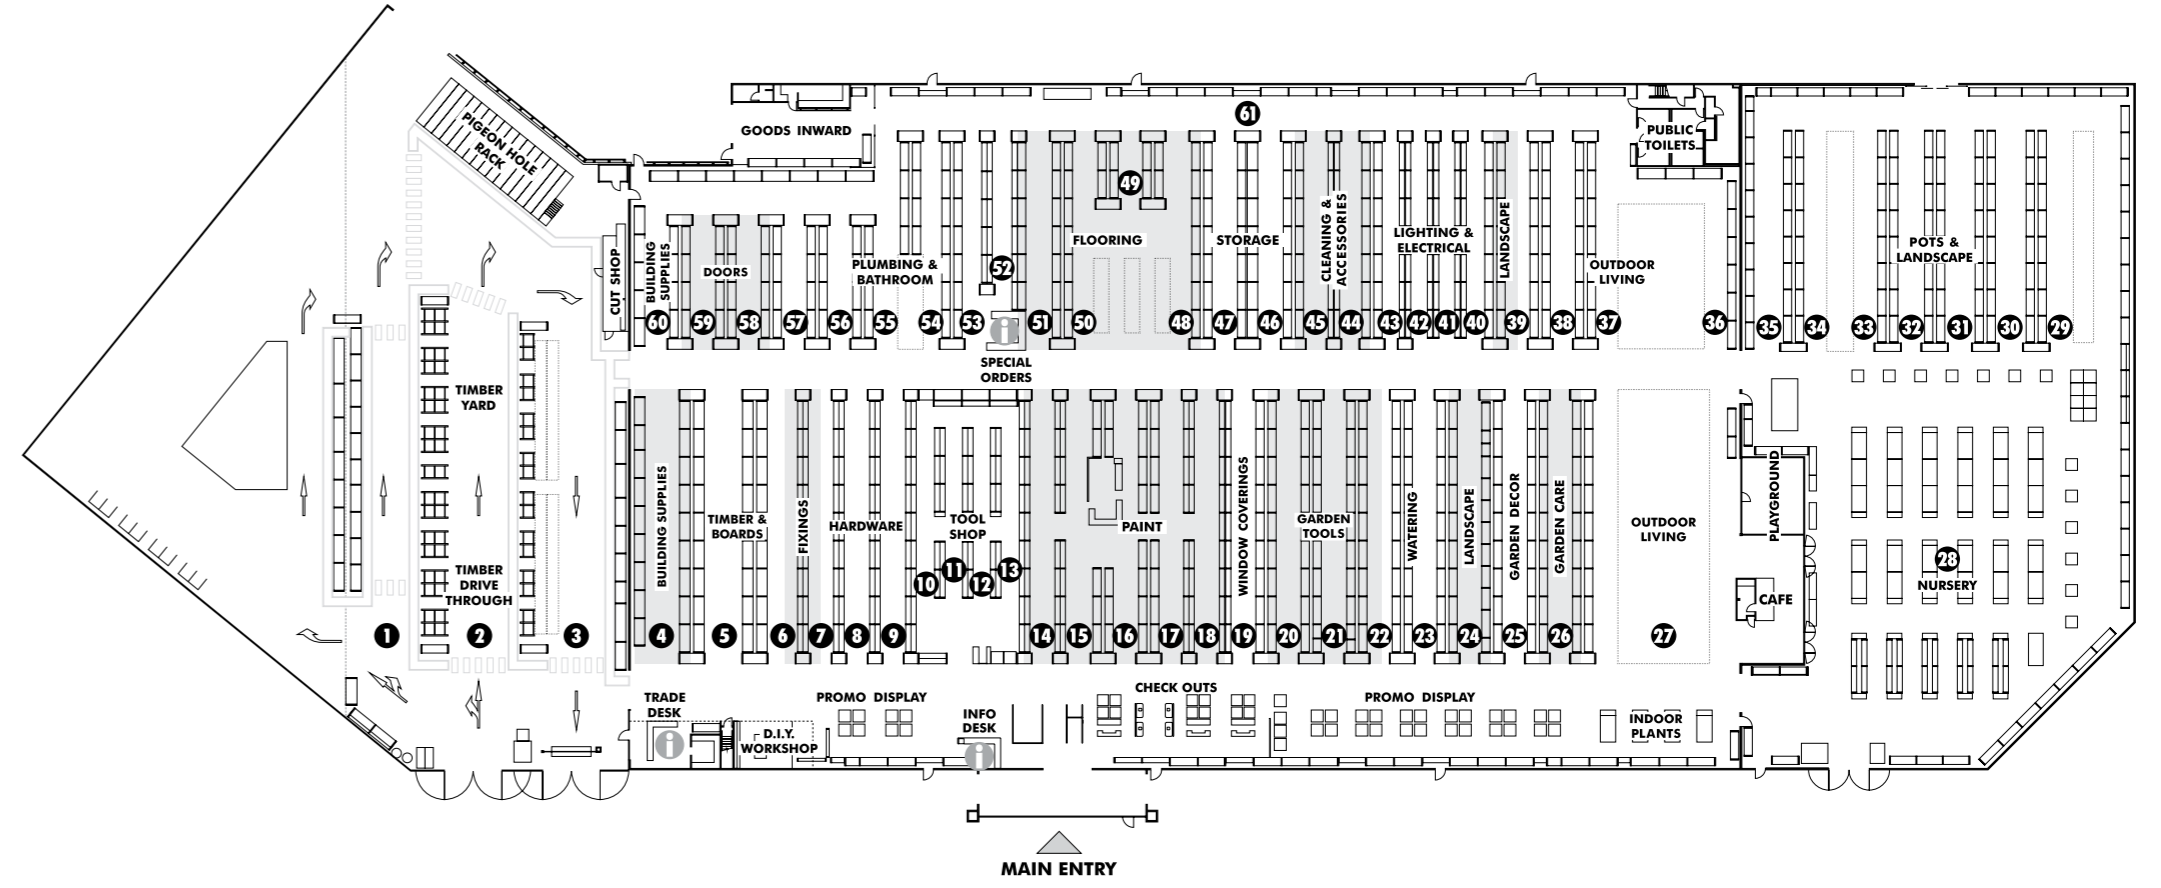

STORE MAP

WAURN PONDS

Inside is a handy map and list of other services available for your convenience

NOBODY BEATS OUR PRICES

Our price checkers guarantee that we bring you the lowest prices possible everyday and that's a promise. However, if you happen to find a cheaper price on a stocked item, even if it's on sale, we will not only match it, but beat it by 10% for bringing it to our attention.

*Excludes liquidations and trade quotations

WAURN PONDS

Ph: 5244 8200

HARDWARE
Enjoy a cold or hot drink and a light snack. Relax, take a break and plan your next project.

LOWEST PRICES
We bring you the lowest prices possible everyday. However, if you happen to find a lower price on a stocked item, we will not only match it but will beat it by 10% for bringing it to our attention.

WIDEST RANGE
We carry the biggest range of home improvement merchandise in Australia. The very finest brand name products are featured in every department.

KIDS PLAYGROUND
We have a playground inside so that your children can safely enjoy themselves while you take a break.

SPECIAL ORDERS
Looking for something special? Our Special Orders Programme has an EVEN BIGGER range to choose from. Ask at the Special Orders Desk for more details.

EXPERT ADVICE
We employ plumbers, electricians, cabinet makers and trained product specialists to provide you with quality advice.

D.I.Y. WORKSHOPS
We'll show you how to do it yourself. Ask in store for times and details of regular D.I.Y. workshops. We also have a large range of How To Brochures.

OPEN 7 DAYS
We open 7 days a week to ensure we can serve you when you want.

WAREHOUSE SAVINGS
We buy in bulk and pass on the savings to you through our Lowest Prices Everyday.

HIRE SHOP
For your convenience Bunnings Warehouse operates a hire shop, for you to take on all the projects you need to maintain and decorate your home.

STORE DIRECTORY