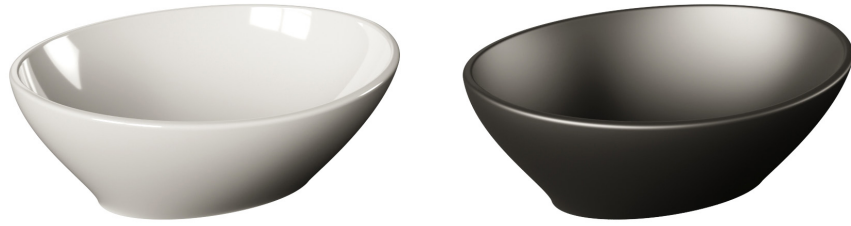

FEATURES

- High Quality Vitreous China
- 32mm Waste
- 5 Year Warranty

COLOURS AVAILABLE

Gloss White

Matt White

Matt Black

SPECIFICATIONS

	A	B	C
Exeter Basin	370	480	130

FEATURES

- High Quality Vitreous China
- 32mm Waste
- 5 Year Warranty

COLOURS AVAILABLE

Gloss White

Matt White

Matt Black

Grey

Pink

Mint

SPECIFICATIONS

	A	B	C
Hague Basin	365	365	120

S
I
N
S
A
B

FEATURES

- High Quality Vitreous China
- 32mm Waste
- 5 Year Warranty

COLOURS AVAILABLE

SPECIFICATIONS

	A	B	C
Sabana Basin	340	410	145

PRODUCT INFORMATION

CLASS: ONE

DESCRIPTION

Stein basins are available in four different models, including the Exeter, Hague and Sabana. All basins are made from high quality Vitreous China and feature a 32mm waste. Basins are available in a range of colours, including matt black, gloss white and matt white (Exeter, Hague and Sabana) as well as grey, pink and mint (Hague only).