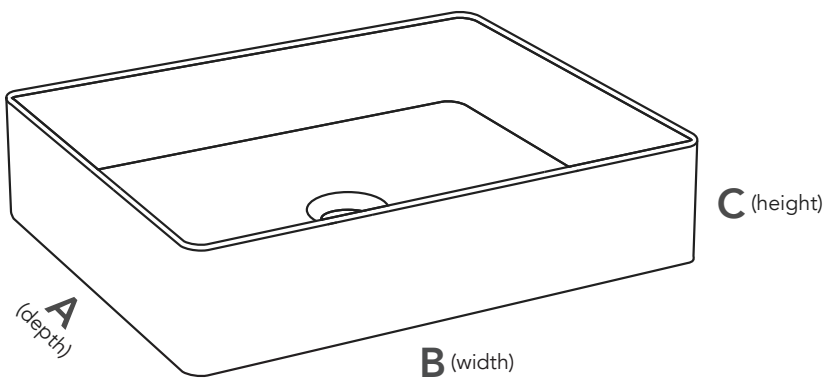

FEATURES

- High Quality Vitreous China
- 32mm Waste
- 5 Year Warranty

COLOURS AVAILABLE

Gloss White

Matt White

Matt Black

SPECIFICATIONS

	A	B	C
Exeter Basin	370	480	130