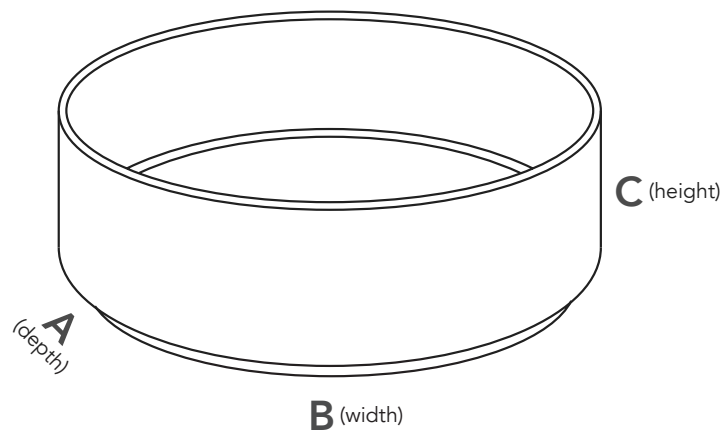

Mint

SPECIFICATIONS

	A	B	C
Hague Basin	365	365	120

S
I
N
S
A
B

FEATURES

- High Quality Vitreous China
- 32mm Waste
- 5 Year Warranty

COLOURS AVAILABLE

SPECIFICATIONS