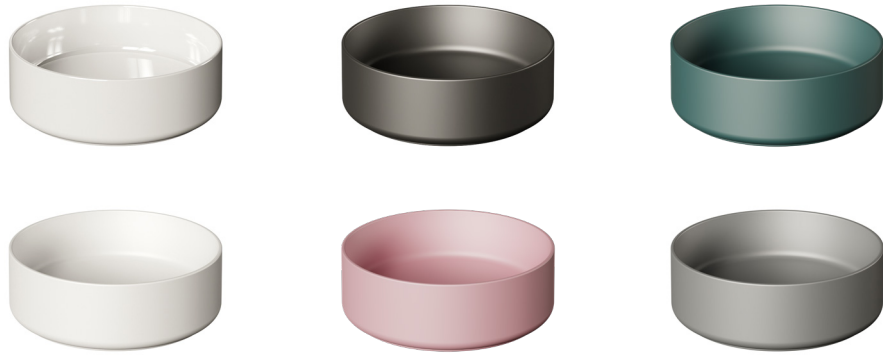

FEATURES

- High Quality Vitreous China
- 32mm Waste
- 5 Year Warranty

COLOURS AVAILABLE

Gloss White

Matt White

Matt Black

SPECIFICATIONS

	A	B	C
Exeter Basin	370	480	130

FEATURES

- High Quality Vitreous China
- 32mm Waste
- 5 Year Warranty

COLOURS AVAILABLE

Gloss White

Matt White

Matt Black

Grey

Pink

Mint

SPECIFICATIONS

	A	B	C
Hague Basin	365	365	120

S
I
N
S
A
B

FEATURES

- High Quality Vitreous China
- 32mm Waste
- 5 Year Warranty

COLOURS AVAILABLE

SPECIFICATIONS

	A	B	C
Sabana Basin	340	410	145

PRODUCT INFORMATION

CLASS: ONE

DESCRIPTION

Stein basins are available in four different models, including the Exeter, Hague and Sabana. All basins are made from high quality Vitreous China and feature a 32mm waste. Basins are available in a range of colours, including matt black, gloss white and matt white (Exeter, Hague and Sabana) as well as grey, pink and mint (Hague only).