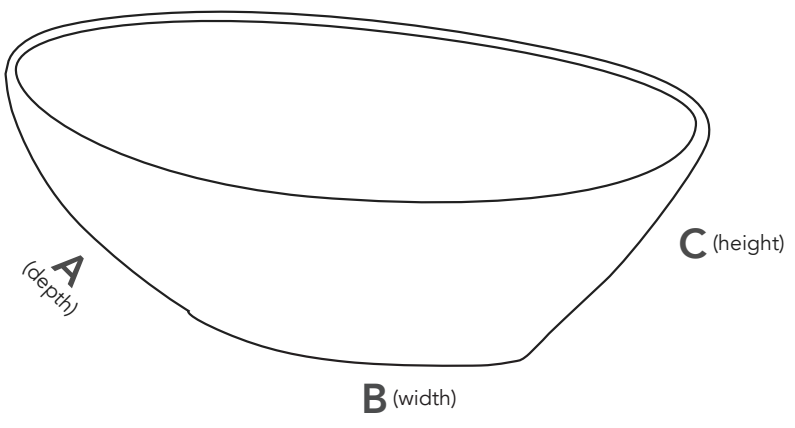

Mint

SPECIFICATIONS

	A	B	C
Hague Basin	365	365	120

S
I
N
S
A
B

FEATURES

- High Quality Vitreous China
- 32mm Waste
- 5 Year Warranty

COLOURS AVAILABLE

SPECIFICATIONS