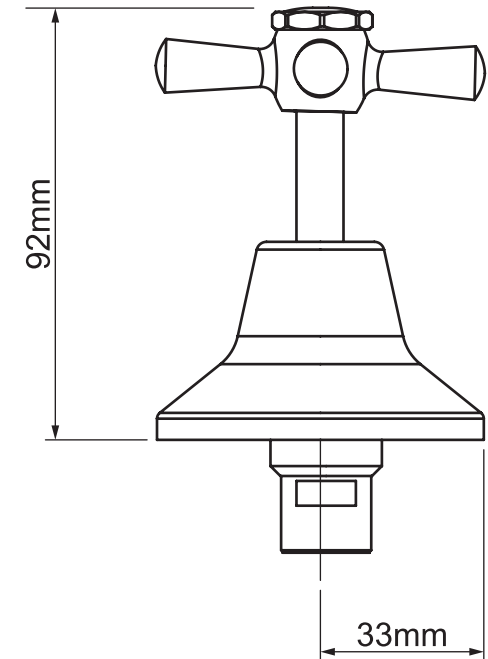

Mondella

CADENZA
CURVY CHIC

CADENZA

CHROME

CERAMIC DISC WALL
TOP ASSEMBLY

Easy clean chrome plated finish

Fitted with 1/2 turn
ceramic disc valves

Functional low maintenance
tapware

MON0377-FLV2
08/12/22

All dimensions in millimetres (mm) and subject to manufacturing tolerances.