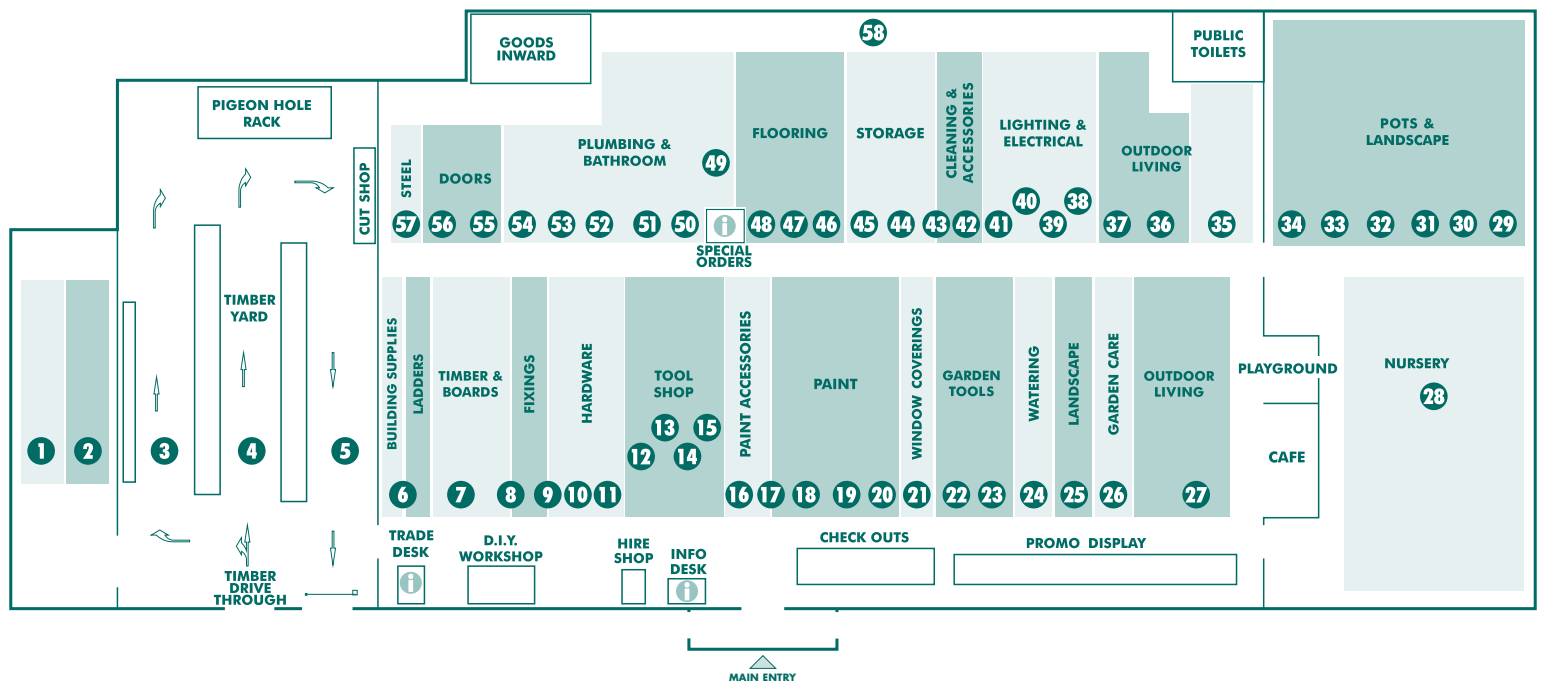

PRODUCT	AISLE	PRODUCT	AISLE	PRODUCT	AISLE	PRODUCT	AISLE
A		E		M		T	
Adhesives	16	Electrical Accessories	41	Manure	32	Table : Folding	36
Air Conditioners	Promo	Electrical Timer	41	Masking Tape	16	Tap Fittings	51
Air Tools	15	Exhaust Fans	58	Mirrors	51	Tape Measures	13
Alum. Furniture	27	Extension Leads	41	Mops	45	Tapes	16
Antennas	41	F		Mulch	32	Tapware	51
Arches	34	Fasteners	9	Mulchers	22	Tarps	25
Artificial Turf	25	Fence Extensions	1	N		Telephone Accessories	51
Aviaries	34	Fencing	1	Nail Guns	15	Tie Downs	9
B		Fertilisers	26	Nails	8	Tiles & Accessories	47 + 48
Bamboo Screens	34	Fillers	16	Numerals	25	Tiles Adhesives	48
Bamboo Stakes	34	Fire Safety	10	Nuts & Bolts	8 + 9	Timber Flooring	46
Bath Mats	48	Flashing	6	O		Timber Joiners	8
Bath Tubs	50	Floor Rugs & underlay	47	Outdoor Furniture	35	Timber Mouldings	7
Bathroom Accessories	49	Flooring	46	P		Timber Oils	20
Bathroom Basins & Cabinets	51	Flooring Adhesives	48	Packaging Materials	44	Toilet Brushes	45 + 52
Bathroom Fan / Heaters	58	Flyscreen & Accessories	10	Pad bolts	10	Toilet Seats	52
Bathroom Vanities	51	Furniture Cover	35	Padlocks	10	Toilet Suites	53
Batteries	Tool Shop	Furniture Polish	20	Paint - Effect Paint	18	Torches	41
BBQs	35	Furniture protectors	10	Paint - Exterior	19	Towel Rails	52
BBQs & Accessories	35	G		Paint - Exterior woodcare	20	Trellis - Expanding	1
Bins - Indoor	44	Garage door openers	10	Paint - Interior	17 + 18	Trellis - Plastic	1
Bins - Outdoor	44	Garage Doors	3	Paint - Interior woodcare	20	TV Brackets	58
Bird Netting	25	Garage Storage	43	Paint Brushes & rollers	17	U	
Bistro Blinds	21	Garden Edging - Plastic	34	Paint Tools	16 + 17	Umbrellas/Bases	27
Blinds and Accessories	21	Garden Edging - Timber etc.	34	Pavers	1 + 2	V	
Blower Vacs	22	Garden Fencing and Screens	34	Pebbles	2 + 30	Vacuums	45
Boots	23	Garden Gloves	23	Pesticide	26	Velcro	10
Brooms & buckets	45	Garden Hose & Accessories	24	Pet Doors	10	Vents (wall, ceiling, roof)	57
Bubble wrap	44	Garden Sheds/Access	34	Pickets	8	Vices	14
Bug Zappers	35	Garden Sprayers	26	Plaster Acc/ Trims	6	Vinyl Tiles	47
Builders Plastic	6	Garden Stakes	32	Plasterboard	5	W	
C		Garden timers	24	Plastic Mesh	34	Wallpaper & Borders	16
Cabinet Hardware	11	Garden Tools	23	Plumbing Fittings	54	Wardrobe Organisers	42
Canopies	37	Gas Cylinders/Accessories	35	Plumbing Supplies & Tools	12 + 54	Wardrobe Systems	42
Carpet	47	Gates	57	Poly Carbonate Sheeting	8	Washers- Nuts & Bolts	8 + 9
Castors	10	Gazebos	27	Poly Tubing	24	Washers- Plumbing	54
Cavity Units	55	Globes	39	Ponds & Pond Pumps	Indoor Nursery	Water Drums	24
Ceiling Fans	58	Grab Rails	52	Pool Chemicals	36	Water Filtration	24
Cement	3	Greenhouses	34	Pool Fencing	58	Watering Cans	24
Chain/Rope	9	Grout	48	Post Supports	8	Waterproofing Accessories	6
Chainsaws	22	Gutter guard	25	Pots - Glazed	29	Weather Seal	11
Chair Tips	10	Guttering/Downpipes	53	Pots - Plastic	25	Weed Killers	26
Chairs	27	H		Pots - Terracotta	30	Weed Mat	25
Child Safety	10	Hammers	12	Potting Mix	31	Welders	14
Chisels / Files	12	Hammocks	36	Power boards	41	Wheelbarrows	33
Chlorine	36	Hand Trolleys	33	Power Tools & Accessories	Tool Shop	Wheels	10
Circular Saw Blades	15	Hanging Baskets & Hooks	25	Pressure Pipe	53	Windows	55
Citronella Lights & Oils	35	Heaters	58	Pressure Washers	14	Wire	34
Clamps	14	Herbicides	26	PVC Fittings	54	Wire Brushes	16
Cleaning Solutions	45	Hinges	11	R		Wire Mesh	31 + 34
Clothes Airers	44	Home Automation	10	Rakes	23	Work Benches	Centre aisle
Clothes Lines	58	Hooks	9	Rangehoods	50	Worm Farms	23
Compost Bins	23	Hose Fittings	24	Rivets	9		
Compound Saws	12	Hose Reels	24	Roofing	5 + 8		
Concrete & Mortar	3	Hot Water Units	53	Rope	9		
Conduit	41	I		Routers & Router Accessories	14		
Coolers/Eskey	27	Insecticides & Insect control	26	Rugs	46		
Copper Tubing	54	Insulation Batts	4	S			
Craft Paint & Products	16	Ironing Boards	44	Safes	10		
Crow Bars	23	Irrigation	24	Sand	2 + 3		
Cubby Houses	34	J		Sanding Sheets	16		
Curtain Fittings	21	Jerry Cans	22	Sandpaper	15 + 16		
Curtains	21	K		Saws	12 + 23		
D		Kids Play Equipments	34	Scales	52		
Decking	3	Kitchen Appliances	50	Screws	9		
Decking Stains	20	Kitchen Cabinets	58	Sealers	6 + 16		
Dog Kennels	34	Kitchen Display	50 + 51	Secateurs	23		
Door Chimes	10	Kitchen Sinks	49	Security Alarms	10		
Door Frames/Jams	55	Kitchen Tidies	49				
Door Handles/Knobs	11	Knives	12				
Door Mats	48	L					
Door Stops	11	Ladders	6