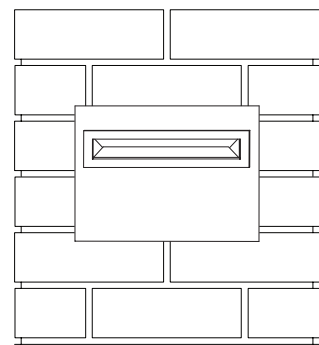

Chalice

A4 Rear Opening Set

Instructions

**SLEEVE FITS INTO
1 BRICK WIDE BY 2
BRICK HIGH CAVITY**

**Build up brickwork to
desired height and set
letterbox in place**

**Complete remaining
brickwork**