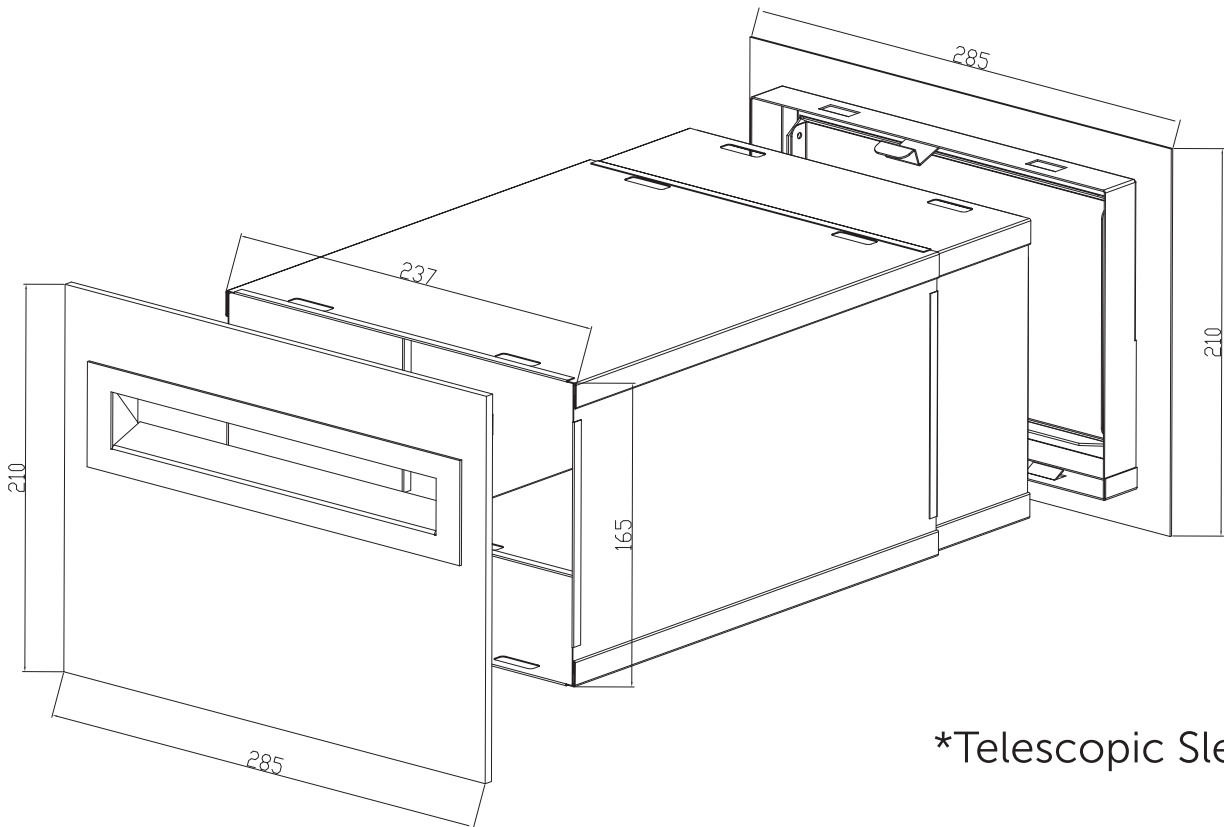

Chalice

A4 Rear Opening Set

Instructions

**SLEEVE FITS INTO
1 BRICK WIDE BY 2
BRICK HIGH CAVITY**

**Build up brickwork to
desired height and set
letterbox in place**

**Complete remaining
brickwork**