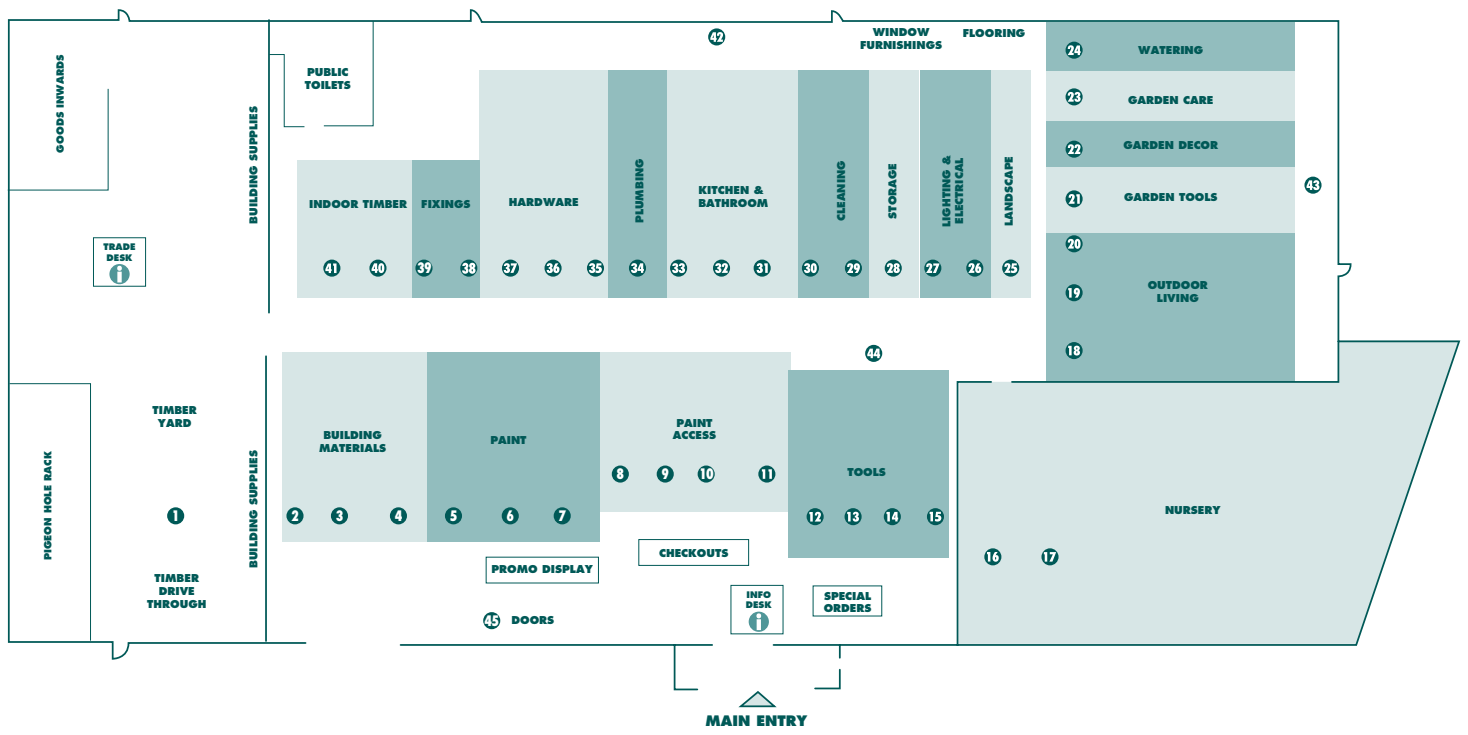

PRODUCT	AISLE	PRODUCT	AISLE	PRODUCT	AISLE	PRODUCT	AISLE
A		E		Letterboxes		43	
Adhesives	10	Electrical Accessories	26	Levels	13	Seeds	23
Air Conditioners	45	Electrical Timer	26	Lighting Garden / Solar	27	Shade Cloth	25
Air Tools	15	Exhaust Fans	42	Lighting Interior	27	Shade Sails	25
Alum. Furniture	18 + 19	Extension Leads	26	Lighting Sensor	27	Sheds & Accessories	16
Antennas	26	F		Line Trimmers	21	Shelving	28
Artificial Turf	25	Fasteners	38	Locks - Door & Window	35	Shelving Brackets	28 & 37
Aviaries	16	Fence Extensions	nursery	Loppers	21	Shovels, Spades, Forks	21
B		Fencing	39	Lubricants	12	Shower bases	42
Bamboo Screens	16	Fertilisers	23	M		Shower Curtains	33
Bamboo Stakes	16	Fillers	10	Manure	nursery	Shower Heads	31
Bath Mats	33	Fire Safety	38	Masking Tape	11	Shower Screens	42
Bath Tubs	42	Flashing	4	Mirrors	32	Silicone	10
Bathroom Accessories	33	Flooring	42	Mops	29	Sink Plugs	32
Bathroom Basins & Cabinets	31	Flooring Adhesives	42	Mulch	nursery	Sleepers	drive through
Bathroom Fan / Heaters	42	Flyscreen & Accessories	37	Mulchers	nursery	Smoke Alarms	38
Bathroom Vanities	32	Furniture Cover	19	N		Socket Sets / Spanners /	
Batteries	11	Furniture protectors	36	Nail Guns	tool shop & trade desk	Screwdrivers / Pliers	12
BBQs	18	G		Nails	tool shop & trade desk	Spirits / Turps	10
BBQs & Accessories	19	Garage door openers	37	Numerals	43	Spray Paints	9
Bins - Indoor	29	Garage Storage	28	Nuts & Bolts	39	Sprinklers	24
Bins - Outdoor	29	Garden Edging - Plastic	16	O		Steel	39
Bird Netting	25	Garden Edging - Timber etc.trade centre		Outdoor Furniture	18 & 19 & 43	Storage Boxes	27
Bistro Blinds	42	Garden Fencing and Screens	17	P		Switches & Sockets	26
Blinds and Accessories	42	Garden Gloves	22	Packaging Materials	27	T	
Blower Vacs	43	Garden Hose & Accessories	24	Pad bolts	36	Table : Folding	18 & 19
Boots	22	Garden Sheds / Access	16	Padlocks	36	Tap Fittings	33
Brooms & buckets	29	Garden Sprayers	23	Paint - Effect Paint	7	Tap Measures	tool shop
Bubble wrap	27	Garden Stakes	16 & 17	Paint - Exterior	6	Tapes	tool shop
Bug Zappers	18	Garden timers	24	Paint - Exterior woodcare	6	Tapware	31
Builders Plastic	4	Garden Tools	21 & 43	Paint - Interior	7	Tarps	25
C		Gas Cylinders / Access	18	Paint - Interior woodcare	6	Telephone Accessories	26
Cabinet Hardware	35	Gates	39	Paint Brushes & rollers	9	Tie Downs	37
Castors	36	Gazebos	20	Paint Tools	11	Tiles & Accessories	42
Cavity Units	45	Globes	26	Pavers	nursery	Tiles Adhesives	42
Ceiling Fans	26	Grab Rails	33	Pebbles	17	Timber Mouldings	40 & 41
Cement	drive through	Greenhouses	16	Pesticide	23	Timber Oils	6
Chain / Rope	37	Guttering / Downpipes	trade centre	Pet Doors	37	Toilet Brushes	33
Chainsaws	21	H		Pickets	trade desk	Toilet Seats	32
Chair Tips	36	Hammers	tool shop	Plaster Acc / Trims	3	Toilet Suites	32
Chairs	20	Hammocks	19	Plasterboard	trade centre	Tool Boxes	44
Child Safety	37	Hand Trolleys	22	Plumbing Fittings	33	Torches	27
Chisels / Files	12	Hanging Baskets & Hooks	22	Plumbing Supplies & Tools	33 & 34	Towel Rails	33
Chlorine	20	Heaters	26 & 45	Poly Carbonate Sheeting	5	Trellis - Expanding nursery & trade desk	
Circular Saw Blades	15	Herbicides	23	Poly Tubing	24	Trellis - Plastic nursery & trade desk	
Citronella Lights & Oils	18	Hinges	35	Ponds & Pond Pumps	43	TV Brackets	26
Clamps	42	Hooks	36	Pool Chemicals	20	U	
Cleaning Solutions	29	Hose Fittings	24	Pool Fencing	38	Umbrellas / Bases	18 & 19
Clothes Airers	29	Hose Reels	24	Post Supports	2	V	
Clothes Lines	29	Hot Water Units	33	Pots - Glazed	nursery	Vents (wall, ceiling, roof)	4
Compost Bins	22	I		Pots - Plastic	22	Velcro	36
Compound Saws	12	Insecticides & Insect control	23	Pots - Terracotta	nursery	Vices	tool shop
Concrete & Mortar	drive through	Insulation Batts	trade centre	Potting Mix	nursery	W	
Conduit	42	Ironing Boards	29	Power boards	28	Wardrobe Organisers	28
Coolers / Esky	20	Irrigation	24	Power Tools & Accessories	tools shop	Wardrobe Systems	28
Copper Tubing	33	J		Pressure Pipe	42	Washers - Nuts & Bolts	39
Craft Paint & Products	10	Jerry Cans	21	Pressure Washers	tool shop	Washers - Plumbing	32
Crow Bars	13	K		PVC Fittings	34	Watering Cans	24
Cubby Houses	16	Kids Play Equipment	16	R		Waterproofing Accessories	3
Curtain Fittings	42	Kitchen Appliances	42	Rakes	21	Weather Seal	35
Curtains	42	Kitchen Cabinets	30 & 31	Ranghoods	42	Weed Killers	23
D		Kitchen Sinks	30	Rivets	38	Weed Mat	25
Decking	trade centre	Kitchen Tidies	30	Roofing	5 & trade desk	Welders	14
Decking Stains	6	L		Rope	37	Wheelbarrows	20