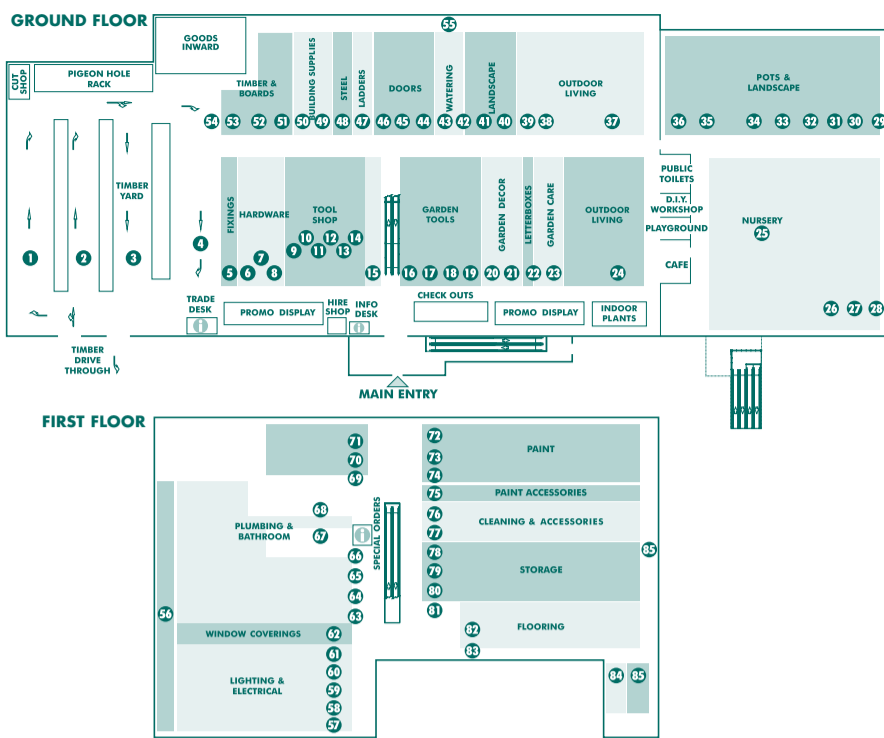

*Excludes liquidations and trade quotations.

**BUNNINGS
warehouse**

**LOWEST PRICES
ARE JUST THE
BEGINNING...**

ALEXANDRIA

PRODUCT	AISLE	PRODUCT	AISLE	PRODUCT	AISLE	PRODUCT	AISLE
A		E		Lawn Seed	23	Seedlings	23
Adhesives	75	Electrical Accessories	61	Lawn Starters	23	Seeds	23
Air Conditioners	57	Electrical Timer	61	Letterboxes	22	Shade Cloth	42
Air Tools	13	Exhaust Fans	61	Levels	10	Shade Sails	42
Alum. Furniture	39	Extension Leads	61	Lighting Garden / Solar	57	Sheds & Accessories	35
Antennas	61	F		Lighting Interior	58	Shelving	80
Arches	21	Fasteners	61	Lighting Sensor	57	Shelving Brackets	78
Artificial Turf	42	Fence Extensions	48	Line Trimmers	17	Shoe Racks	78
Aviaries	21	Fencing	48	Locks- Door & Window	8	Shovels, Spades, Forks	19
B		Fertilisers	23	Loppers	19	Shower bases	65
Bamboo Screens	40	Fillers	75	Lubricants	9	Shower Curtains	63
Bamboo Stakes	41	Fire Safety	6	M		Shower Heads	66
Bath Mats	63	Flashing	49	Manure	33	Shower Screens	65
Bath Tubs	65	Floor Rugs & underlay	81	Masking Tape	75	Silicone	75
Bathroom Accessories	63	Flooring	81	Mirrors	67	Sink Plugs	66
Bathroom Basins & Cabinets	64	Flooring Adhesives	82	Mops	76	Skylights	52
Bathroom Fan / Heaters	61	Flyscreen & Accessories	7	Mulch	32	Sleepers	1
Bathroom Vanities	67	Furniture Cover	38	Mulchers	17	Smoke Alarms	6
Batteries	14	Furniture Polish	72	N		Socket Sets/Spanners/Screwdrivers/Pliers	9
BBQs	37	Furniture protectors	38	Nail Guns	13	Spirits/Turps	75
BBQs & Accessories	37	G		Nails	5	Spray Paints	72
Bins - Indoor	77	Garage door openers	6	Numerals	22	Sprinklers	43
Bins- Outdoor	77	Garage Doors	45	Nuts & Bolts	5	Steel	49
Bird Netting	41	Garage Storage	80	O		Storage Boxes	78
Bistro Blinds	62	Garden Edging - Plastic	40	Outdoor Furniture	39	Switches & Sockets	61
Blinds and Accessories	62	Garden Edging - Timber etc.	40	P		T	
Blower Vacs	17	Garden Fencing and Screens	40	Packaging Materials	84	Table : Folding	39
Boots	18	Garden Gloves	19	Pad bolts	7	Tap Fittings	66
Brooms & buckets	76	Garden Hose & Accessories	43	Padlocks	7	Tape Measures	10
Bubble wrap	84	Garden Sheds/Access	35	Paint - Effect Paint	74	Tapes	75
Bug Zappers	37	Garden Sprayers	22	Paint - Exterior	74	Tapware	66
Builders Plastic	50	Garden Stakes	41	Paint - Exterior woodcare	72	Tarps	55
C		Garden timers	42	Paint - Interior	73	Telephone Accessories	61
Cabinet Hardware	8	Garden Tools	19	Paint - Interior woodcare	72	Tie Downs	7
Canopies	50	Gas Cylinders/Access	37	Paint Brushes & rollers	74	Tiles & Accessories	83
Carpet	84	Gates	49	Paint Tools	75	Tiles Adhesives	82
Castors	6	Gazebos	24	Pavers	26	Timber Flooring	81
Cavity Units	55	Globes	58	Pebbles	30	Timber Joiners	49
Ceiling Fans	57	Grab Rails	63	Pesticide	22	Timber Mouldings	51
Cement	4	Greenhouses	36	Pet Doors	36	Timber Oils	72
Chain/Rope	7	Guttering/Downpipes	63	Pickets	52	Toilet Brushes	76
Chainsaws	17	H		Plaster Acc/ Trims	50	Toilet Seats	63
Chair Tips	6	Hammers	9	Plasterboard	3	Toilet Suites	64
Chairs	39	Hammocks	38	Plastic Mesh	41	Torches	61
Child Safety	6	Hand Trolleys	17	Plumbing Fittings	66	Towel Rails	63
Chisels / Files	9	Hanging Baskets & Hooks	21	Plumbing Supplies & Tools	66	Trellis - Expanding	41
Chlorine	38	Heaters	71	Poly Carbonate Sheeting	55	Trellis - Plastic	41
Circular Saw Blades	14	Herbicides	22	Poly Tubing	55	TV Brackets	61
Citronella Lights & Oils	37	Hinges	8	Ponds & Pond Pumps	28	U	
Clamps	10	Home Automation	6	Pool Chemicals	38	Umbrellas/Bases	24
Cleaning Solutions	76	Hooks	6	Pool Fencing	48	V	
Clothes Airers	77	Hose Fittings	43	Post Supports	49	Vacuums	76
Clothes Lines	77	Hose Reels	43	Pots - Glazed	20	Velcro	7
Compost Bins	19	Hot Water Units	65	Pots - Plastic	20	Vents (wall, ceiling, roof)	55
Compound Saws	9	I		Pots - Terracotta	20	Vices	10
Concrete & Mortar	4	Insecticides & Insect control	37	Potting Mix	30	Vinyl Tiles	82
Conduit	59	Insulation Batts	1	Power boards	61	W	
Coolers/Eskey	24	Ironing Boards	77	Power Tools & Accessories	11	Wallpaper & Borders	85
Copper Tubing	66	Irrigation	42	Pressure Pipe	66	Wardrobe Organisers	79
Craft Paint & Products	84	J		Pressure Washers	11	Wardrobe Systems	79
Crow Bars	9	Jerry Cans	16	PVC Fittings	65	Washers- Nuts & Bolts	5
Cubby Houses	36	K		R		Washers- Plumbing	66
Curtain Fittings	62	Kids Play Equipments	34	Rakes	19	Water Drums	36
Curtains	62	Kitchen Appliances	68	Rangehoods	68	Water Filtration	69
D		Kitchen Cabinets	69	Rivets	5	Watering Cans	55
Decking	1	Kitchen Display	68	Roofing	55	Waterproofing Accessories	50
Decking Stains	72	Kitchen Sinks	69	Rope	7	Weather Seal	7
Dog Kennels	36	Kitchen Tidies	77	Routers & Router Accessories	11	Weed Killers	23
Door Chimes	6	Knives	9	Rugs	82	Weed Mat	41
Door Frames/Jambs	45	L		S		Welders	13
Door Handles/Knobs	8	Ladders	47	Safes	6	Wheelbarrows	18
Door Mats	81	Lamps	59	Sand	4	Wheels	7
Door Stops	7	Lattice - Timber	31	Sanding Sheets	14	Windows	46
Door Tracks	7	Laundry Baskets/Hampers	77	Sandpaper	75	Wire	41
Doors	46	Laundry Cabinets & Tubs	71	Saws	9	Wire Brushes	13
Doors : Security Doors	45	Lawn Mowers & Accessories	16	Scales	63	Wire Mesh	41
Doors External	44			Secateurs	17	Work Benches	10
Doors Internal	46			Security Alarms	6	Worm Farms	19
Doors: Screen Doors	45						
Down Pipe	63						
Drainage	64						
Drills & Drill Bits	14						
Drop sheets	75						