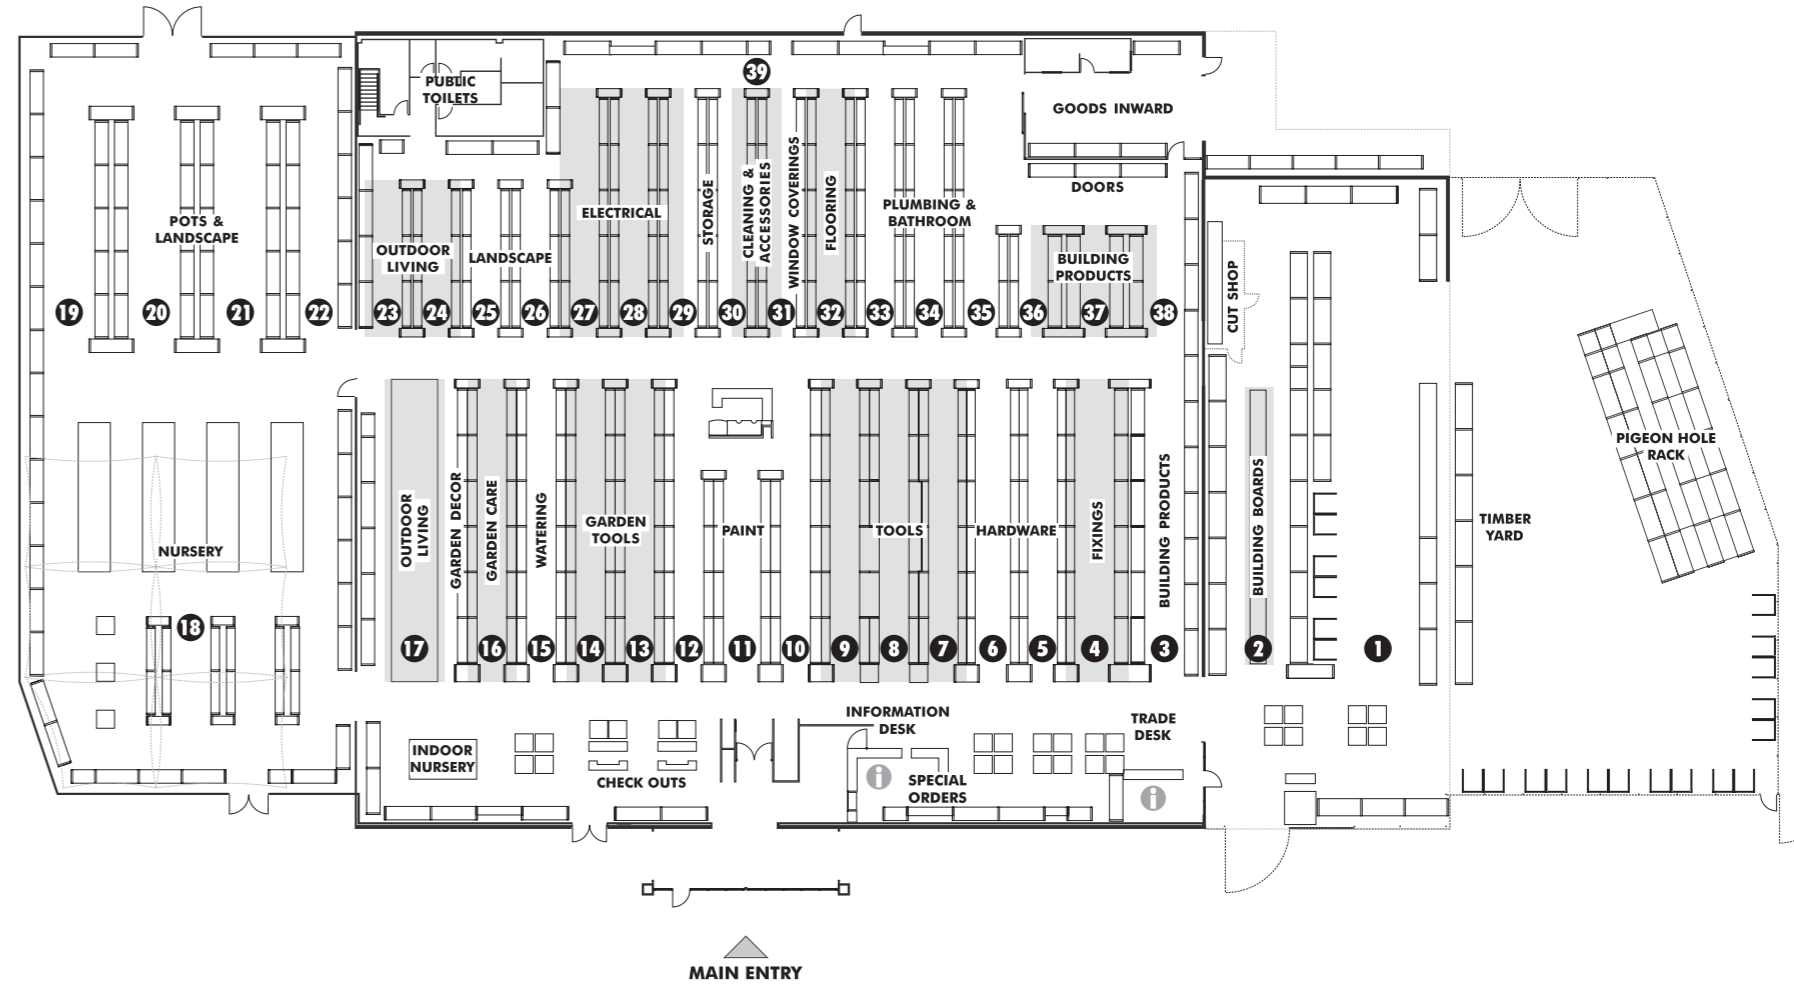

STORE MAP

MUDGE

Inside is a handy map and list of other services available for your convenience

NOBODY BEATS OUR PRICES

Our price checkers guarantee that we bring you the lowest prices possible everyday and that's a promise. However, if you happen to find a lower price on a stocked item, even if it's on sale, we will not only match it, but beat it by 10% for bringing it to our attention.

*Excludes liquidations and trade quotations

MUDGE

Ph: 02 6378 6700

OPEN 7 DAYS
We open seven days a week to ensure we can serve you when you want. Also we open early and trade late, see the front of the store for our trading hours.

WAREHOUSE SAVINGS
We buy in bulk and pass on the savings to you in lower everyday prices. We don't have fancy floors or ceilings, but you save because we save.

EXPERT ADVICE
Our trained, knowledgeable and friendly team members are here to serve you. We know how important it is for you to have the right information about products for your project.

LOWEST PRICES
We bring you the lowest prices possible everyday, and that's a promise. However, if you happen to find a lower price on a stocked item, we will not only match it, but beat it by 10% for bringing it to our attention.

STORE DIRECTORY									
PRODUCT	AISLE	PRODUCT	AISLE	PRODUCT	AISLE	PRODUCT	AISLE	PRODUCT	AISLE
A		Decking Stains	11	Hardwood Sheets	2	P		Solder	34
Adhesives	12	Degreasers	31	Heaters	27	Padbolts	6	Spades	14
Adhesives - Flooring	32	Dog Kennels	22	Heritage	2	Padlocks	6	Spirits/Turps	12
Air Compressors	9	Door Chimes	6	High Gloss Enamels	11	Paint	11	Spray Paints	10
Air Tools	9	Door entrance sets	6	Hinges	6	Paint Brushes	12	Sprinklers	15
Aluminium Furniture	17	Door Frames/Jambos	38	Hooks	5	Paint Fillers	12	Steel	1
Antennas	28	Door Furniture	6	Hose & Hose fittings	15	Paint Rollers	12	Steel Furniture	17
Anti-Bird Netting	26	Door Handles/Knobs	6	Hose Reels & Hangers	15	Paint Scrapers	12	Storage	30
Arches	22	Door Mats	30	Hot Water Units	36	Paint Shop	11	Storage Bins	30
Aviaries	22	Door Tracks	5	I		Paint Tools	12	Storage Boxes	30
B		Doors	38	Insecticides	16	Pantries	29	Storage Crates	30
Bamboo Screens	25	Doors - entry	38	Insinkerators/Sinks	39	Paving Paint	10	Storage Hooks	5
Bamboo Stakes	22	Doors - internal	38	Insulation Batts	1	Pebbles	22	Storage Posts	35
Bath displays	39	Doors - security	38	Interior Finishes	35	Pesticide	16	Support Posts	3
Bath Tubs	39	Drainage	35	Interior Lighting	27	Pickets	1	T	
Bathroom Accessories	33	Drainage Channels	35	Interior Paint	11	Pine Poles	1	Tables	17
Bathroom Basins	34	Drains - stormwater	35	Ironing Boards	30	Pine Shelving	30	Tap Fittings	33
Bathroom Cabinets	34	Drill Bits	9	Irrigation	15	Pineboards	2	Tape Measures	7
Bathroom Fan / Heaters	39	E		J		Plant Food	16	Tapes	7
Bathroom Vanities	33	Electrical accessories	29	Jerry Cans	13	Plant Pots	17	Tapware	33
BBQs	23	Electrical flex	29	K		Plants	18	Television Accessories	28
BBQs and accessories	23	Eskeys & Coolers	23	Kitchen Cabinets	33	Plastic Mesh	26	Tile Adhesive	32
Benches outdoor	17	Exhaust fans	39	Kitchen Storage Containers	30	Plastic Sheeting	3	Tile Cutters	32
Bird Netting	18	Extension leads	29	Kitchen Tidies	30	Plumbing adaptors	35	Tiles - Ceramic	32
Blinds and Accessories	31	Exterior Lighting	27	L		Plumbing Fittings	35	Tiles - Vinyl	32
Blower Vacs	13	Exterior Paint	10	Ladders	1	Plumbing Supplies	35	Tiles accessories	32
Bolts	4	External Hooks	39	Laminated Shelving	2	Plumbing Tools	34	Timber	1
Brass Tap Fittings	35	F		Lattice - Timber	21	Poly Tubing	15	Timber Finishes	11
Brooms	31	Fasteners	4	Laundry Baskets/Hampers	30	Pool Chemicals	24	Timber Finishes accessories	4
Buckets	31	Fence Finish	10	Laundry Cabinets	34	Post Supports	3	Timber Flooring	39
Bug Zappers	23	Ferns	18	Lawn Mower Accessories	13	Timber Furniture	17	Timber Fixing	19
C		Fertilisers	16	Lawn Mowers	13	Timber Oils	11	Timber Sheets	2
Cabinet Fixings	6	Fillers	12	Lawn Starters	16	Timber Vanities	1	Timber Vanities	1
Carpet Runners	32	Flashing	3	Letterboxes	15	Timber Vanities	1	Timers	29
Carpeting	32	Floor Underlay	39	Levels	7	Timber Vanities	1	Toilet Brushes	33
Carpet-Outdoor	32	Fluorescent globes	28	Lighting	27	Timber Vanities	1	Toilet Seats	34
Castors	6	Flyscreen Accessories	5	Line Trimmers	13	Timber Vanities	1	Toilet Suites	34
Cavity Units	38	Forks	14	Locks	6	Timber Vanities	1	Toilet Suites	34
Ceiling Fans	39	Fountains/Ponds	17	Loppers	14	Timber Vanities	1	Towels	28
Cement	1	Furniture Polish	31	M		Timber Vanities	1	Towel Rails	33
Cement products	3	G		Manure	20	Timber Vanities	1	Trellis - plastic	21
Ceramic Pots	19	Galvanised Fittings	35	Masking Tape	12	Timber Vanities	1	Trolleys	14
Ceramic tile adhesives	32	Garbage Bins	39	Metal Guttering & acc	36	Timber Vanities	1	Turps	12
Ceramic Tiles	32	Garden Carts	14	Mops	31	Timber Vanities	1	U	
Chain/Rope	5	Garden Edging	25	Mouldings	2	Timber Vanities	1	Umbrellas/Bases	24
Chair Tips	6	Garden Edging - Plastic	25	Mowers & accessories	13	Timber Vanities	1	V	
Chlorine	24	Garden Edging - Timber etc.	25	Mulch	19	Timber Vanities	1	Valves	35
Circular Saw Blades	9	Garden Hoses	15	Mulchers	13	Timber Vanities	1	Vanity Units	33
Citronella lights and oils	23	Garden hoses accessories/fitings	15	Multi-Store	29	Timber Vanities	1	Venetican Blinds	31
Clamps	8	Garden Irrigation	15	N		Timber Vanities	1	Vents (wall, ceiling, roof)	37
Cleaning Solutions	31	Garden Lighting	27	Nails/Screws	4	Timber Vanities	1	Vices	8
Clothes Aiers	30	Garden Sheds/Access	22	Numerals	15	Timber Vanities	1	Vinyl	32
Clothes Lines	30	Garden Sprayers	16	Nuts & Bolts	4	Timber Vanities	1	Vinyl Tiles	32
Colour Cards	11	Garden Stakes	22	O		Timber Vanities	1	W	
Compost Bins	14	Garden Tools	14	Outdoor Chairs	17	Timber Vanities	1	W/C Connectors	34