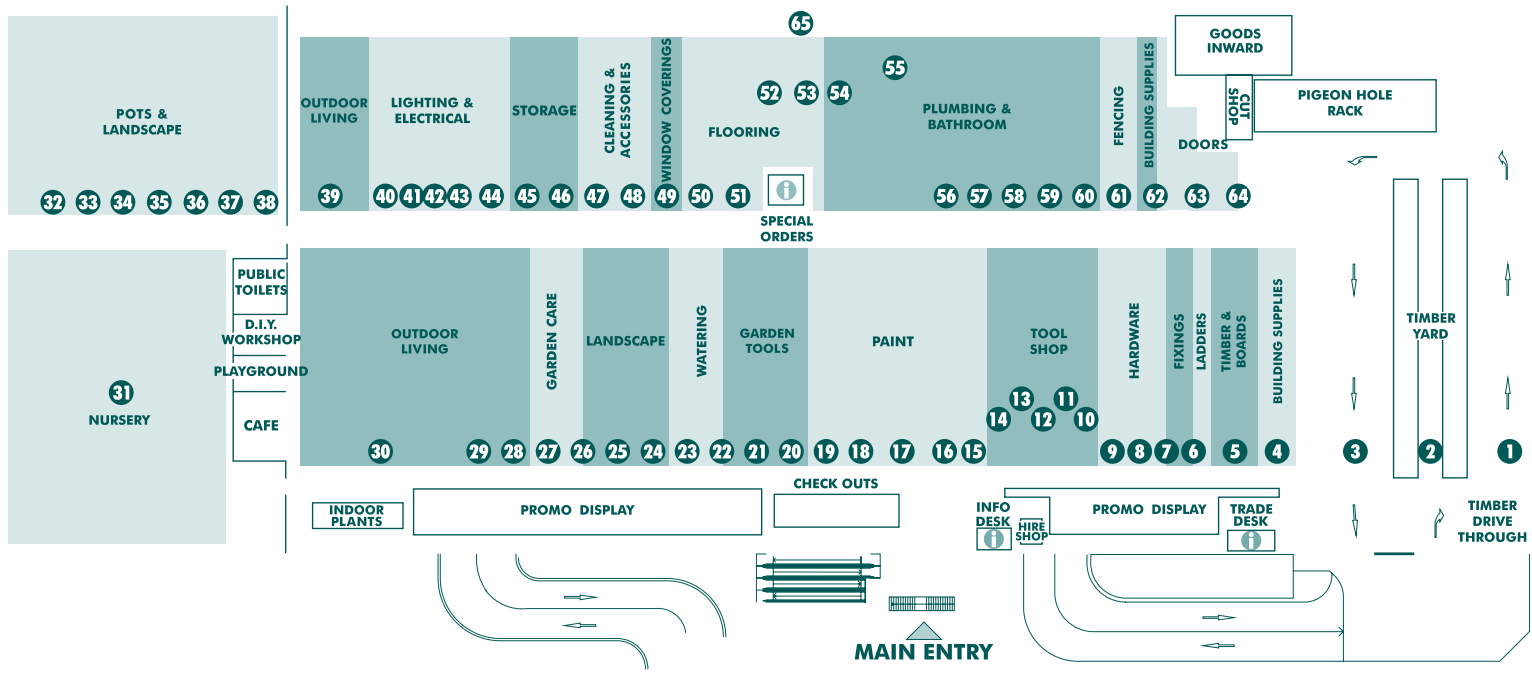

PRODUCT	AISLE	PRODUCT	AISLE	PRODUCT	AISLE	PRODUCT	AISLE
A							
Adhesives	15	Electrical Accessories	44	Lawn Starters	27	Seeds	26
Air Conditioners	back wall	Electrical Timer	44	Letterboxes	26	Shade Cloth	24
Air Tools	13	Exhaust Fans	back wall	Levels	11	Shade Sails	24
Alum. Furniture	29	Extension Leads	44	Lighting Garden / Solar	40	Sheds & Accessories	37
Antennas	44	F		Lighting Interior	41 42	Shelving	45
Arches	38	Fasteners	7	Lighting Sensor	40	Shelving Brackets	45
Artificial Turf	24	Fence Extensions	61	Line Trimmers	20	Shoe Racks	46
Aviaries	37	Fencing	61	Locks - Door & Window	9	Shovels, Spades, Forks	21
B							
Bamboo Screens	24	Fertilisers	27	Loppers	21	Shower bases	58
Bamboo Stakes	38	Fillers	15	Lubricants	10	Shower Curtains	58
Bath Mats	58	Fire Safety	8	M		Shower Heads	56
Bath Tubs	58	Flashing	4	Manure	34	Shower Screens	57
Bathroom Accessories	58	Floor Rugs & underlay	53	Masking Tape	15	Silicone	15
Bathroom Basins & Cabinets	57	Flooring	50	Mirrors	58	Sink Plugs	59
Bathroom Fan / Heaters	back wall	Flooring Adhesives	50	Mops	48	Skylights	62
Bathroom Vanities	57	Flyscreen & Accessories	8	Mulch	34	Sleepers	timber yard
Batteries	tool shop front	Furniture Cover	28	Mulchers	20	Smoke Alarms	8
BBQs	39	Furniture Polish	48 19	N		Socket Sets / Spanners / Screwdrivers / Pliers	10
BBQs & Accessories	39	Furniture protectors	8	Nail Guns	13	Spirits / Turps	15
Bins - Indoor	47	G		Nails	6	Spray Paints	18
Bins - Outdoor	47	Garage door openers	8	Numerals	26	Sprinklers	23
Bird Netting	24	Garage Doors	63	Nuts & Bolts	6	Steel	61
Bistro Blinds	49	Garage Storage	45	O		Storage Boxes	46
Blinds and Accessories	49	Garden Edging - Plastic	24	Outdoor Furniture	29 30 leisure base	Switches & Sockets	44
Blower Vacs	20	Garden Edging - Timber etc.	24	P			
Boots	21	Garden Fencing and Screens	24	Packaging Materials	45	Table : Folding	28
Brooms & buckets	48	Garden Gloves	21	Pad bolts	7	Tap Fittings	59
Bubble wrap	back wall	Garden Hose & Accessories	23	Padlocks	7	Tape Measures	11
Bug Zappers	39	Garden Sheds / Access	37	Paint - Effect Paint	16	Tapes	15
Builders Plastic	4	Garden Sprayers	26	Paint - Exterior	17	Tapware	56
C							
Cabinet Hardware	9	Garden Stakes	38	Paint - Exterior woodcare	18 19	Tarps	24
Canopies	62	Garden timers	23	Paint - Interior	16	Telephone Accessories	44
Carpet	back wall padinotsa	Garden Tools	21	Paint - Interior woodcare	18 19	Tie Downs	8
Castors	8	Gas Cylinders / Access	39	Paint Brushes & rollers	16	Tiles & Accessories	51
Cavity Units	57	Gates	62 5	Paint Tools	15	Tiles Adhesives	49 50
Ceiling Fans	back wall	Gazebos	29	Pavers	32	Timber Flooring	53
Cement	1	Globes	41	Pebbles	back wall landscape	Timber Joiners	53
Chain / Rope	8	Grab Rails	57	Pesticide	26	Timber Mouldings	5
Chainsaws	20	Greenhouses	38	Pet Doors	8	Timber Oils	19
Chair Tips	8	Grout	50	Pickets	5	Toilet Brushes	48
Chairs	30	Gutter guard	38	Plaster Acc / Trims	4	Toilet Seats	58
Child Safety	8	Guttering / Downpipes	60	Plasterboard	3	Toilet Suites	58
Chisels / Files	10	H		Plastic Mesh	38	Torches	44
Chlorine	28	Hammers	10	Plumbing Fittings	59	Towel Rails	58
Circular Saw Blades	14	Hammocks	28	Plumbing Supplies & Tools	59	Trellis - Expanding	33
Citronella Lights & Oils	39	Hand Trolleys	22	Poly Carbonate Sheeting	62	Trellis - Plastic	38
Clamps	11	Hanging Baskets & Hooks	25	Poly Tubing	62	TV Brackets	44
Cleaning Solutions	48	Heaters	promo front wall	Ponds & Pond Pumps	30 front promo	U	
Clothes Airers	47	Herbicides	26	Pool Chemicals	28	Umbrellas / Bases	29
Clothes Lines	47 back wall	Hinges	9	Pool Fencing	61	V	
Compost Bins	21	Home Automation	44	Post Supports	5	Vacuums	48
Compound Saws	10 11	Hooks	7	Pots - Glazed	landscape 25	Velcro	8
Concrete & Mortar	1	Hose Fittings	23	Pots - Plastic	25	Vents (wall, ceiling, roof)	62
Conduit	back wall	Hose Reels	23	Pots - Terracotta	landscape 25	Vices	11
Coolers / Esky	28	Hot Water Units	back wall	Potting Mix	35	Vinyl Tiles	52
Copper Tubing	59	I		Power boards	44	W	
Craft Paint & Products	15	Insecticides & Insect control	26	Power Tools & Accessories	12 13	Wallpaper & Borders	15
Crow Bars	10	Insulation Batts	pigeon rack builders	Pressure Pipe	59	Wardrobe Organisers	46
Cubby Houses	37	Ironing Boards	47	Pressure Washers	12	Wardrobe Systems	46
Curtain Fittings	49	Irrigation	23	PVC Fittings	59	Washers - Nuts & Bolts	6
Curtains	49	J		R			
D							
Decking	1	Jerry Cans	20	Rakes	21	Washers - Plumbing	59
Decking Stains	19	K		Rangehoods	56	Water Drums	30
Dog Kennels	36	Kids Play Equipment	37	Rivets	6	Water Filtration	54