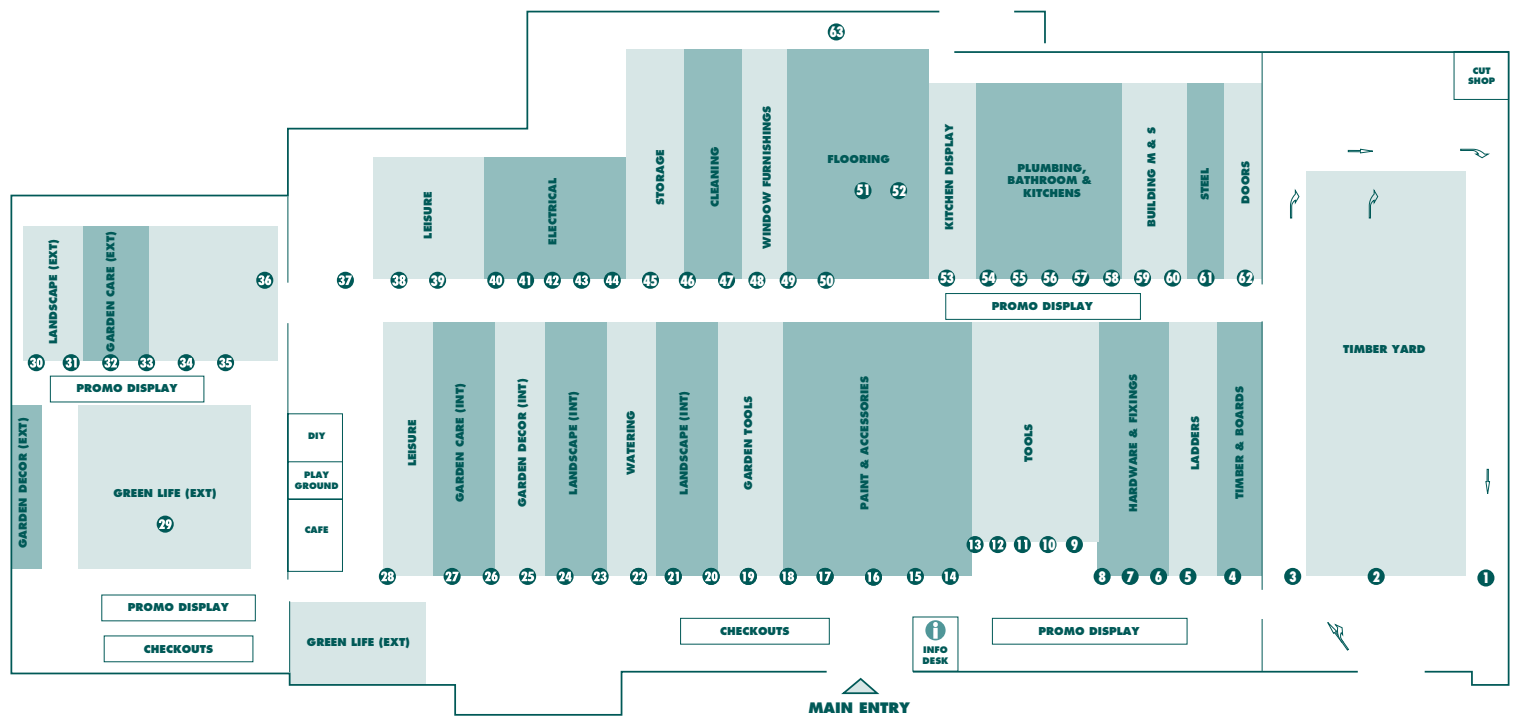

**HIRE
SHOP**

**EXPERT
ADVICE**

STORE MAP

**BUNNINGS
warehouse**

DANDENONG

PRODUCT	AISLE	PRODUCT	AISLE	PRODUCT	AISLE	PRODUCT	AISLE
A		E		Lawn Starters	27	Seeds	27
Adhesives	14	Electrical Accessories	45	Letterboxes	24	Shade Cloth	21
Air Conditioners	45	Electrical Timer	45	Levels	12	Shade Sails	21
Air Tools	10	Exhaust Fans	45	Lighting Garden / Solar	40	Sheds & Accessories	35
Alum. Furniture	38	Extension Leads	45	Lighting Interior	43	Shelving	63
Antennas	45			Lighting Sensor	40	Shelving Brackets	63
Arches	23	F		Line Trimmers	19	Shoe Racks	47
Artificial Turf	21	Fasteners	5	Locks - Door & Window	8	Shovels, Spades, Forks	20
Aviaries	35	Fence Extensions	30	Loppers	20	Shower bases	55
		Fencing	1	Lubricants	13	Shower Curtains	55
B		Fertilisers	27			Shower Heads	54
Bamboo Screens	24	Fillers	14	M		Shower Screens	55
Bamboo Stakes	24	Fire Safety	6	Manure	32	Shower Seats	55
Bath Mats	55	Flashing	59	Masking Tape	14	Silicone	14
Bath Tubs	55	Underlay	52	Mirrors	56	Sink Plugs	57
Bathroom Accessories	55	Flooring	51	Mops	48	S Skylights	59
Bathroom Basins & Cabinets	54	Flooring Adhesives	50	Mulch	33	Sleepers	1
Bathroom Fan / Heaters	45	Flyscreen & Accessories	8	Mulchers	19	Smoke Alarms	6
Bathroom Vanities	56	Furniture Cover	37			Socket Sets/ Spanners /	
Batteries	Front of Toolshop	Furniture Polish	18	N		Screwdrivers / Pliers	13
BBQs	37	Furniture protectors	7	Nail Guns	10	Spirits/Turps	15
BBQs & Accessories	37			Nails	5	Spray Paints	17
Bins - Indoor	48	G		Numerals	24	Sprinklers	22
Bins - Outdoor	63	Garage door openers	5	Nuts & Bolts	5	Steel	61
Bird Netting	21	Garage Doors	5			Storage Boxes	47
Bistro Blinds	49	Garage Storage	46	O		Switches & Sockets	45
Blinds and Accessories	49	Garden Edging - Plastic	24	Outdoor Furniture	38		
Blower Vacs	19	Garden Edging - Timber etc.	24			T	
Boots	20	Garden Fencing and Screens	24	Packaging Materials	46	Table : Folding	39
Brooms & buckets	48	Garden Gloves	20	Pad bolts	7	Tap Fittings	22
Bubble wrap	46	Garden Hose & Accessories	22	Padlocks	7	Tape Measures	12
Bug Zappers	37	Garden Sheds / Access	35	Paint - Effect Paint	16	Tapes	14
Builders Plastic	59	Garden Sprayers	22	Paint - Exterior	17	Tapware	54
		Garden Stakes	23	Paint - Exterior woodcare	18	Tarps	21
		Garden timers	22	Paint - Interior	16	Telephone Accessories	45
		Garden Tools	20	Paint - Interior woodcare	18	Tie Downs	7
		Gas Cylinders / Access	37	Paint Brushes & rollers	15	Tiles	51
		Gates	4	Paint Tools	14	Tiles Adhesives	50
		Gazebos	39	Pavers	31	Tiles Flooring	52
		Globes	41	Pebbles	32	Timber Flooring	59
		Grab Rails	55	Pesticide	26	Timber Joiners	4
		Greenhouses	23	Pet Doors	8	Timber Mouldings	18
		Grout	50	Pickets	4	Timber Oils	48
		Gutter guard	23	Plaster Acc / Trims	60	Toilet Brushes	56
		Guttering / Downpipes	63	Plasterboard	3	Toilet Seats	56
				Plastic Mesh	23	Toilet Suites	45
		H		Plumbing Fittings	58	Torches	55
		Hammers	13	Plumbing Supplies & Tools	58	Towel Rails	30
		Hammocks	37	Poly Carbonate Sheeting	59	Trellis - Expanding	23
		Hand Trolleys	21	Poly Tubing	22	Trellis - Plastic	45
		Handing Baskets & Hooks	26	Ponds & Pond Pumps	28	TV Brackets	39
		Heaters	37	Pool Chemicals	39		
		Herbicides	26	Pool Fencing	61	U	
		Hinges	8	Post Supports	59	Umbrellas / Bases	48
		Home Automation	45	Pots - Glazed	30		
		Hooks	6	Pots - Plastic	25	V	
		Hose Fittings	22	Pots - Terracotta	30	Vacuums	6
		Hose Reels	22	Potting Mix	34	Velcro	60
		Hot Water Units	63	Power boards	45	Vents (wall, ceiling, roof)	12
				Power Tools & Accessories	Toolshop	Vices	52
		I		Pressure Pipe	57		
		Insecticides & Insect control	26	Pressure Washers	11	W	
		Insulation Batts	3	PVC Fittings	58	Wallpaper & Borders	14
		Ironing Boards	48			Wardrobe Organisers	47
		Irrigation	22	R		Wardrobe Systems	47
				Rakes	20	Washers - Nuts & Bolts	5
		J		Rangehoods	56	Washers - Plumbing	57
		Jerry Cans	19	Rivets	5	Water Drums	28
				Roofing	59	Water Filtration	53
		K		Rope	7	Watering Cans	22
		Kids Play Equipment	30	Router & Router Accessories	9	Waterproofing Accessories	60
		Kitchen Appliances	56	Rugs	51	Weather Seal	7
		Kitchen Cabinets	63			Weed Killers	27
		Kitchen Display	53-54	S		Weed Mat	21
		Kitchen Sinks	53	Safes	6	Welders	9
		Kitchen Sinks	48	Sand	1	Wheelbarrows	21
		Knives	13	Sanding Sheets	14	Wheels	7
				Sandpaper	14	Wire	23
		L		Saws	9	Wire Brushes	48
		Ladders	5	Scales	55	Wire Mesh	23
		Lamps	37	Screws	6	Work Benches	Back of Toolshop
		Lattice - Timber	30	Sealers	60	Worm Farms	20
		Laundry Baskets / Hampers	48	Secateurs	20		
		Laundry Cabinets & Tubs	57	Security Alarms	6		
		Lawn Mowers & Accessories	19	Seedlings	Nursery		
		Lawn Seed	27				