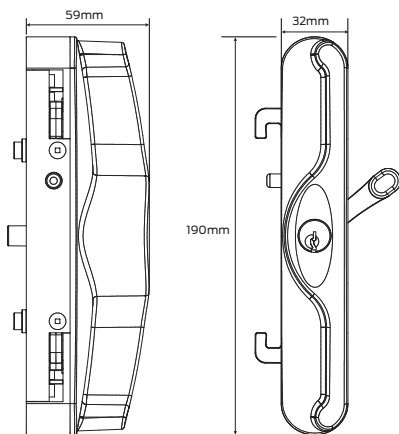

Stella Series is available in two styles – with a D-handle for easy, everyday use or Slimline for uninterrupted views through the sliding door.

Features

- Suits both industry recognised keyways, template covers new and retrofit installations
- Simple three hole installation and quality fixings
- Security, durability and styling to complement a wide range of Schlage door furniture
- Visual packs available
- TwinSecure® Adds security through twin activating jaws/provides locking by snib or key/red-flags when the door is unlocked
- SlamStop® Protects locking jaws from accidental damage/offers child proofing/prevents accidental lockout
- ErgoDesign® Suits left or right hand door applications/improves grip and feel of handle/favoured through rigorous consumer testing
- MultiFix® Adds security through adjustable concealed strike with stainless steel receiver plate and multiple fixing points / suits new and retrofit applications
- MultiFunction® Provides non key locking, key locking and dummy

- Code prefix
All codes are prefixed with SSD
- Function
Select the desired function code SSD12201

Stella® Slimline Sliding Door Lock

Specifications

Door type	Aluminium
Door thickness	30mm to 45mm
Cylinder	Schlage C5 pin standard, C4 keyway available
Material	Zinc die cast body and strike Brass cylinders
Finish	Black powder coat
Warranty	7 year mechanical and finish when used on residential applications