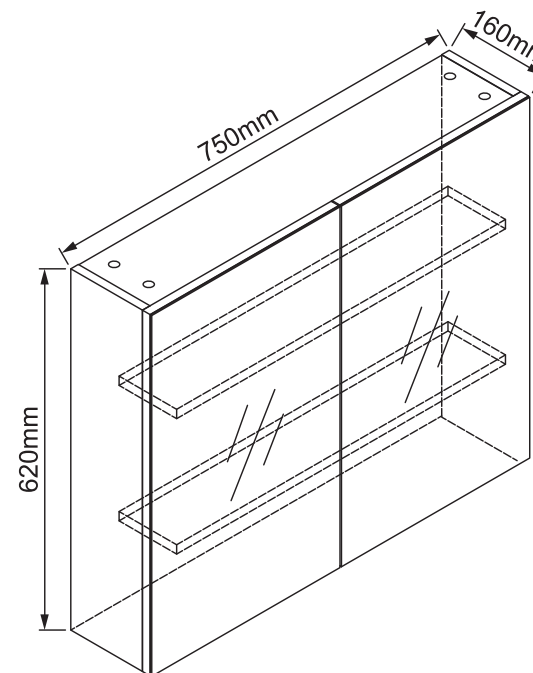

Mondella

ROCOCO
SQUARE FLAIR

ROCOCO

WHITE

750MM SHAVING CABINET LED

750mm W x 620mm H x 160mm D

MDF and particle board construction

Gloss white finish

Mirrored soft close doors

Internal adjustable shelves

Includes wall fixing kit

Item Number: 0184831
MON0910

10
YEAR
WARRANTY*

* refer to www.mondella.com.au for full warranty details

MON0910-FLV1
19/08/20

All dimensions in millimetres (mm) and subject to manufacturing tolerances.