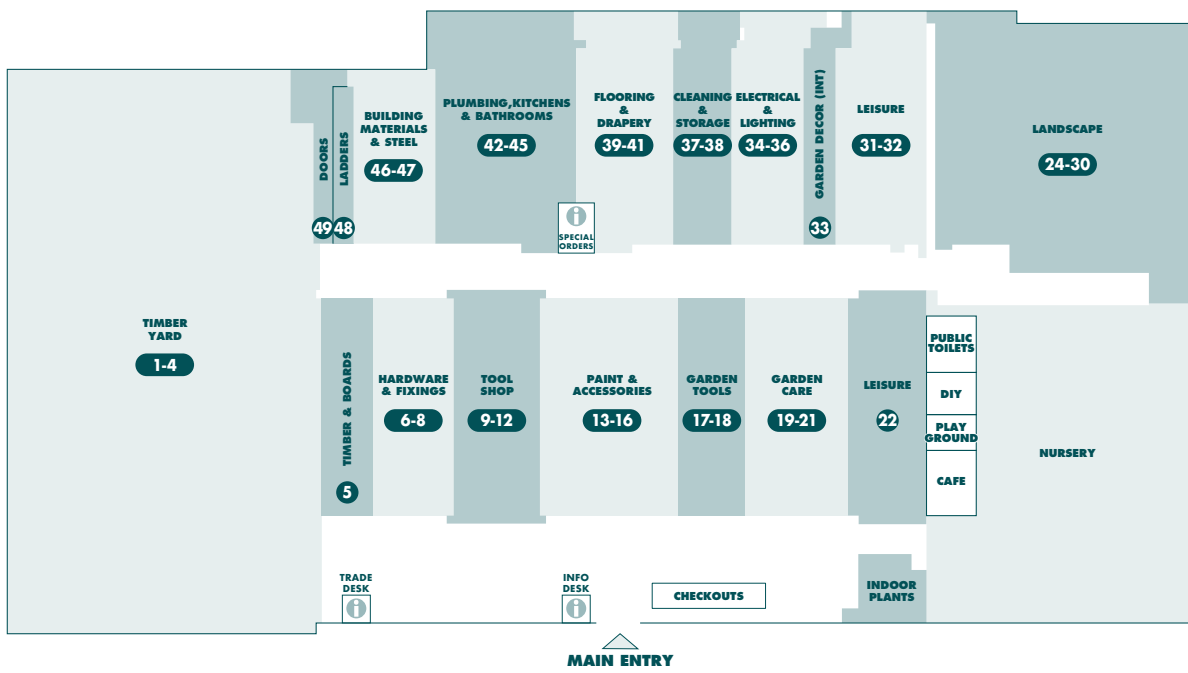

**EXPERT
ADVICE**

**D.I.Y.
ADVICE**

STORE MAP

**BUNNINGS
warehouse**

LEOPOLD

PRODUCT	AISLE	PRODUCT	AISLE	PRODUCT	AISLE	PRODUCT	AISLE
A		E		M		T	
Adhesives	13	Electrical Accessories	36	Manure	24	Tables	22+32
Air Conditioners	back wall 35	Electrical Timer	36	Masking Tape	13	Tap Fittings	19+45
Air Tools	11	Exhaust Fans	36	Mirrors	44	Tape Measures	10
Alum. Furniture	22	Extension Leads	36	Mops	38	Tapes	13
Antennas	36	F		Mulch	24+25	Tapware	43+44
Arches	29	Fasteners	6	Mulchers	17	Tarps	20
Artificial Turf	20	Fence Extensions	30	N		Telephone Accessories	36
B		Fencing	46	Nail Guns	11	Tie Downs	7
Bamboo Screens	30	Fertilisers	21	Nails	6	Tiles & Accessories	39-41
Bamboo Stakes	29	Fillers	13	Numerals	33	Tiles Adhesives	39
Bath Mats	44	Fire Safety	7	Nuts & Bolts	6	Timber Flooring	40
Bath Tubs	43	Flashing	45	O		Timber Mouldings	5
Bathroom Accessories	43+44	Floor Rugs & underlay	back of 40	Outdoor Furniture	22+32	Timber Oils	16
Bathroom Basins & Cabinets	43	Flooring	39-41	P		Toilet Brushes	38
Bathroom Fan/Heaters	36	Flooring Adhesives	39	Packaging Materials	end of 37+38	Toilet Seats	44
Bathroom Vanities	44	Flyscreen & Accessories	6	Pad bolts	7	Toilet Suites	44
Batteries	tool shop front	Furniture Cover	32	Padlocks	7	Torches	36
BBQs	31	Furniture Polish	16+38	Paint – Effect Paint	14	Towel Rails	44
BBQs & Accessories	31	Furniture protectors	7	Paint – Exterior	16	Towel Rails	44
Bins – Indoor	42	G		Paint – Exterior Woodcare	16	Trellis – Expanding	29+30
Bins – Outdoor	38	Garage door openers	8	Paint – Interior	14+15	Trellis – Plastic	29+30
Bird Netting	20+29	Garage Doors	8	Paint – Interior Woodcare	16	TV Brackets	36
Bistro Blinds	39	Garage Storage	37	Paint Brushes & Rollers	14	U	
Blinds & Accessories	39	Garden Edging – Plastic	30	Paint Tools	13+14	Umbrellas/Bases	end of 32
Blower Vacs	17	Garden Edging – Timber etc.	30	Pavers	24	V	
Boots	18	Garden Fencing & Screens	30	Pebbles	end of 26	Vacuums	11+38
Brooms & buckets	38	Garden Gloves	18	Pesticide	20	Velcro	7
Bubble wrap	back of 38	Garden Hose & Accessories	19	Pet Care	27+28	Vents (wall,ceiling,roof)	48
Bug Zappers	31	Garden Sheds	28	Pet Doors	6	Vices	10
Builders Plastic	47	Garden Sprayers	20	Pickets	4,29,47	Vinyl Tiles	40
C		Garden Stakes	29	Plaster Acc	13	W	
Cabinet Hardware	8	Garden timers	19	Plasterboard	4	Wallpaper & Borders	13
Canopies	48	Garden Tools	18	Plastic Mesh	29	Wardrobe Organisers	37
Carpet	back wall 40	Gas Cylinders/Access	31	Plumbing Fittings	45	Wardrobe Systems	37
Castors	8	Gates	5+46	Plumbing Supplies & Tools	45	Washers – Nuts & Bolts	6
Cavity Units	49	Gazebos	back of 32	Poly Carbonate Sheeting	back of 47	Washers – Plumbing	44
Ceiling Fans	35	Globes	34	Poly Tubing	19	Water Drums	22
Cement	1	Grab Rails	44	Ponds & Pond Pumps	front wall	Water Filtration	42
Chain/Rope	7	Greenhouses	29	Pool Chemicals	32	Watering Cans	19
Chainsaws	17	Grout	39	Pool Fencing	46	Waterproofing Accessories	14+47
Chair Tips	7	Gutter guard	29	Post Supports	6	Weather Seal	8
Chairs	22+32	Guttering/Downpipes	45	Pots – Glazed	landscape	Weed Killers	20
Child Safety	7	H		Pots – Plastic	33	Weed Mat	20
Chisels/Files	9	Hammers	9	Pots – Terracotta	landscape	Welders	12
Chlorine	32	Hammocks	32	Potting Mix	21+25	Wheelbarrows	26
Circular Saw Blades	12	Hand Trolleys	27	Power boards	36	Wheels	8+26
Citronella Lights & Oils	31	Hanging Baskets & Hooks	33	Power Tools & Accessories	tool shop	Wire	7+29
Clamps	10	Heaters	front wall	Pressure Washers	17	Wire Brushes	12
Cleaning Solutions	38	Herbicides	20	PVC Fittings	45	Wire Mesh	29
Clothes Airers	38	Hinges	8	R		Work Benches	37
Clothes Lines	38	Home Automation	front wall + 34	Rakes	18	Worm Farms	18
Compost Bins	18	Hooks	7	Rangeroods	43		
Compound Saws	10	Hose Fittings	19	Rivets	6		
Concrete & Mortar	1	Hose Reels	19	Roofing	back of 47		
Conduit	back of 36	Hot Water Units	45	Rope	7		
Coolers/Esy	32	I		Routers & Router Accessories	10+12		
Copper Tubing	45	Insecticides & Insect control	20	Rugs	back of 40		
Craft Paint & Products	13	Insulation Batts	4	S			
Crow Bars	18	Ironing Boards	38	Safes	7		
Cubby Houses	26	Irrigation	19	Sand	1+28		
Curtain Fittings	39	J		Sanding Sheets	12		
Curtains	39	Jerry Cans	17	Sandpaper	13		
D		K		Saws	9		
Decking	2	Kids Play Equipment	26	Scales	44		
Decking Stains	16	Kitchen Appliances	42	Screws	6		
Dog Kennels	27+28	Kitchen Cabinets	end of 42				
Door Chimes	8	Kitchen Display	42+43				
Door Frames/Jambs	49	Kitchen Sinks	42				
Door Handles/Knobs	8	Kitchen Tidies	42				
Door Mats	40	Knives	9				
Door Stops	8	L					
Door Tracks	8	Ladders	48				
Doors	49	Lamps	35				
Doors: Security	49	Lattice	29+30				
Doors: External	49	Laundry Baskets/Hampers	38				
Doors: Internal	49						
Doors: Screen Doors	49						
Down Pipe	45						
Drainage	45						