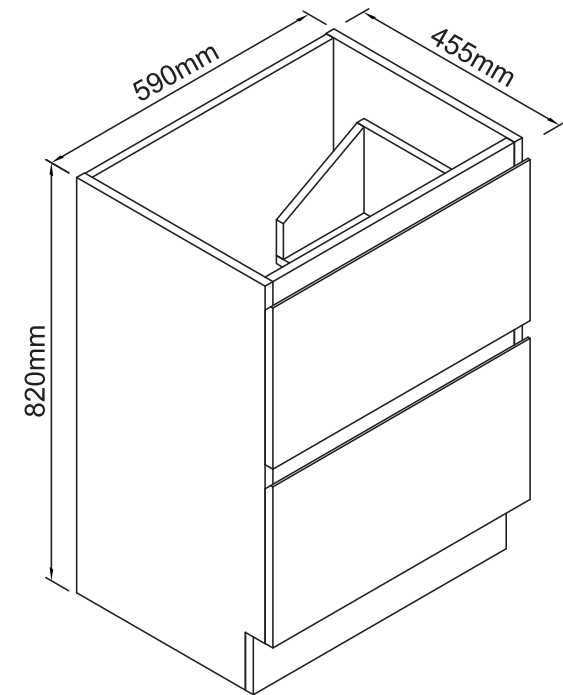

## ROCOCO

**WHITE**

600 FREESTANDING CABINET  
ONLY

**590mm W x 820mm H x 455mm D**

**MDF & particle board cabinet**

**Soft close drawers**

**White gloss finish**

**Suits rococo 600 vanity basin**

Item Number: 0184813  
MON0893

**10**  
**YEAR**  
**WARRANTY\***

\* refer to [www.mondella.com.au](http://www.mondella.com.au) for full warranty details

MON0893-FLV1  
19/08/20

All dimensions in millimetres (mm) and subject to manufacturing tolerances.