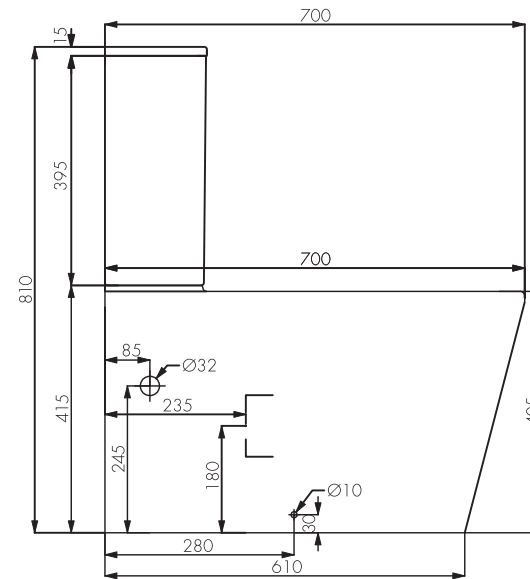

Dimensions in mm

Item No. 0374567
Model No. FUS201

ITEMS INCLUDED IN CARTON 1 OF 2

ITEMS INCLUDED IN CARTON 2 OF 2