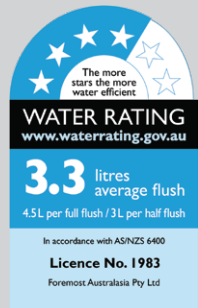

Mondella

CONCERTO
SLEEK EDGE

CONCERTO ULTRA BIDET SUITE

ULTRA SMART BIDET SEAT WITH RIMLESS BACK TO WALL TOILET SUITE

- Remote control smart bidet seat
- Dual wash bidet seat with water flow controls
- Touchless open/close sensor lid
- Touchless sensor flush (+ dual button option)
- 6 Temperature air dryer
- 6 Temperature seat warming
- Night light
- Soft close, antibacterial seat
- Bottom entry configuration
- S & P Trap installation compatible

10 YEAR WARRANTY*

Please note, bidet hose and connections are not shown in the image above.

Vitreous china items are subject to manufacturing tolerances and could vary in size from batch to batch. Product measurements are subject to some variance due to manufacturing process. Always check physical product dimensions prior to setout and installation.

*The pan and cistern are warranted for 10 years and the bidet smart seat is warranted for 3 years.

Refer to www.mondella.com.au for warranty details.