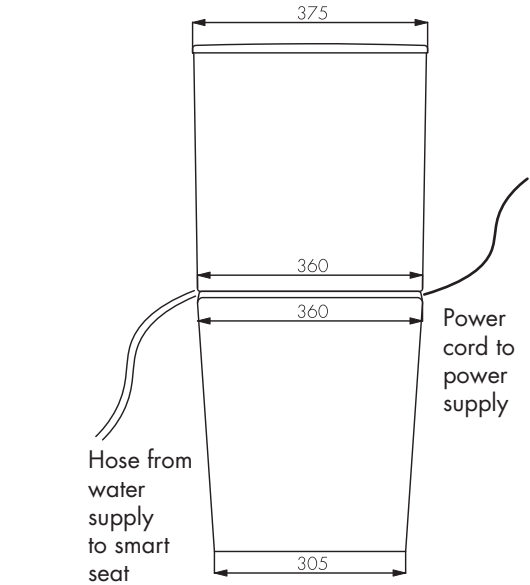

Dimensions in mm

Item No. 0374567
Model No. FUS201

ITEMS INCLUDED IN CARTON 1 OF 2

ITEMS INCLUDED IN CARTON 2 OF 2