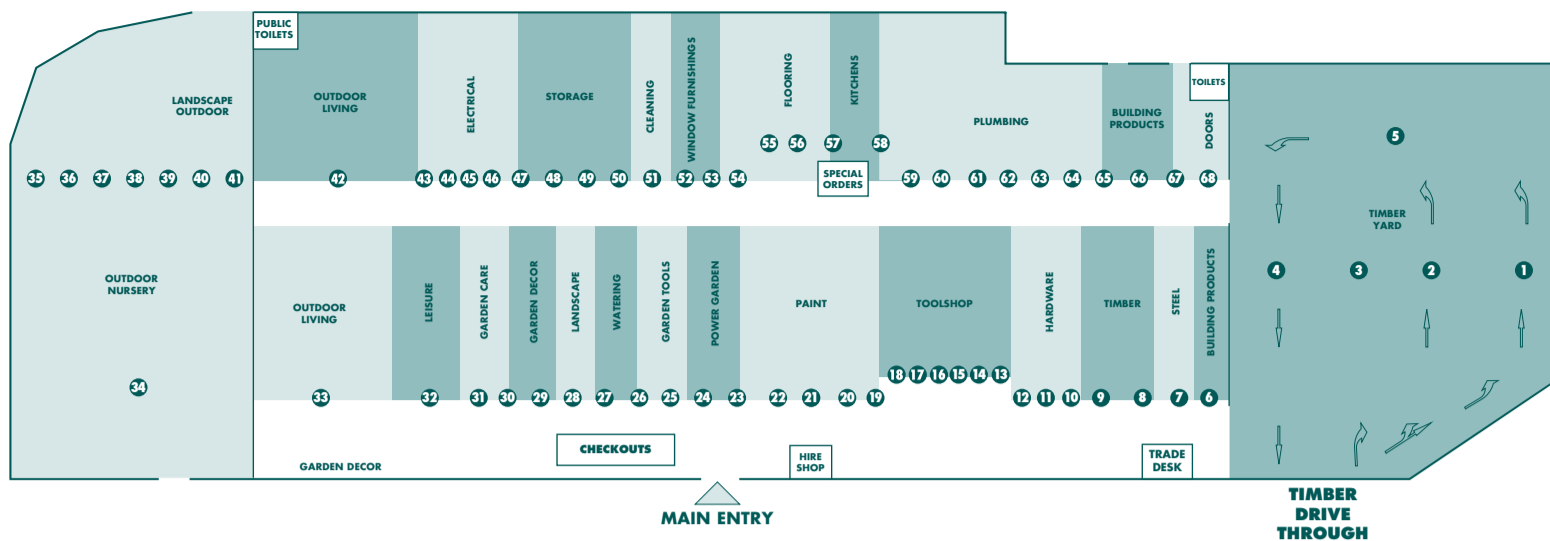

Scan the QR code below, to view free D.I.Y.  
videos, D.I.Y brochures, book into a D.I.Y  
Workshop to assist you with your project.

**ROCKLEA**

PRODUCT	AISLE	PRODUCT	AISLE	PRODUCT	AISLE	PRODUCT	AISLE						
<b>A</b>													
Adhesives	19	Electrical Accessories	47	Levels	toolshop aisle 14	Shade Cloth	28						
Air Conditioners	back wall of 43	Electrical Timer	47	Lighting Garden / Solar	43	Shade Sails	28						
Air Tools	17 & trade desk	Exhaust Fans	back wall of aisle 45	Lighting Interior	45 & 46	Sheds & Accessories	40						
Alum. Furniture	32 & 34	Extension Leads	47	Lighting Sensor	43	Shelving	49						
Antennas	47	<b>F</b>											
Arches	41	Fasteners	11	Line Trimmers	24	Shelving Brackets	49						
Artificial Turf	28	Fence Extensions	7	Locks - Door & Window	12	Shoe Racks	48						
Aviaries	40	Fencing	7	Loppers	25	Shovels, Spades, Forks	25						
<b>B</b>													
Bamboo Screens	28	Fertilisers	30	Lubricants	13	Shower bases	61						
Bamboo Stakes	41	Fillers	19	<b>M</b>									
Bath Mats	61	Fire Safety	10	Manure	35	Shower Curtains	62						
Bath Tubs	60	Flashing	6	Masking Tape	19	Shower Heads	59						
Bathroom Accessories	61 & 62	Floor Rugs & underlay	56	Mirrors	60	Shower Screens	61						
Bathroom Basins & Cabinets	59 & 61	Flooring	54	Mops	51	Silicone	19						
Bathroom Fan / Heaters	back wall of 43	Flooring Adhesives	53 & 56	Mulch	36	Sink Plugs	63						
Bathroom Vanities	59 & 61	Flyscreen & Accessories	10	Mulchers	24	Skylights	66						
Batteries	font of toolshop	Furniture Cover	31	<b>N</b>									
BBQs	42	Furniture Polish	23	Nail Guns	trade desk	Sleepers	timberyard aisle 2						
BBQs & Accessories	42	Furniture protectors	11	Nails	10	Smoke Alarms	11						
Bins - Indoor	50	<b>G</b>											
Bins - Outdoor	50	Garage door openers	11	Numerals	29	Socket Sets / Spanners / Screwdrivers / Pliers	toolshop aisle 13						
Bird Netting	28	Garage Storage	48	Nuts & Bolts	9	Spirits / Turps	20						
Bistro Blinds	52	Garden Edging - Plastic	28	<b>O</b>									
Blinds and Accessories	52	Garden Edging - Timber etc.	28	Outdoor Furniture	33	Spray Paints	22						
Blower Vacs	24	Garden Fencing and Screens	28	<b>P</b>									
Boots	25	Garden Gloves	25	Packaging Materials	50	Sprinklers	27						
Brooms & buckets	51	Garden Hose & Accessories	27	Pad bolts	11	Steel	7						
Bubble wrap	48	Garden Sheds / Access	40	Padlocks	11	Storage Boxes	49						
Bug Zappers	42	Garden Sheds / Access	40	Paint - Effect Paint	21	Switches & Sockets	47						
Builders Plastic	6	Garden Sprayers	29	Paint - Exterior	22	<b>T</b>							
<b>C</b>													
Cabinet Hardware	12	Garden Stakes	41	Paint - Exterior woodcare	22	Table : Folding	31						
Canopies	31	Garden timers	27	Paint - Interior	21	Tap Fittings	65						
Carpet	56	Garden Tools	25	Paint - Interior woodcare	21	Tape Measures	toolshop aisle 14						
Castors	11	Gas Cylinders / Access	42	Paint - Interior woodcare	21	Tapes	19						
Cavity Units	67	Gates	11	Paint Brushes & rollers	20 & 19	Tapware	63						
Ceiling Fans	back wall of 47	Gazebos	32	Paint Tools	20	Tarps	28						
Cement	timberyard aisle 1	Globes	44	Pavers	38	Telephone Accessories	47						
Chain / Rope	10	Grab Rails	62	Pebbles	40	Tie Downs	10						
Chainsaws	24	Greenhouses	41	Pesticide	29	Tiles & Accessories	53						
Chair Tips	11	Grout	53	Pet Doors	10	Tiles Adhesives	53						
Chairs	31 & 33	Gutter guard	41	Pickets	timberyard aisle 2	Timber Flooring	54						
Child Safety	31 & 33	Guttering / Downpipes	64	Plaster Acc / Trims	6	Timber Joiners	6						
Chisels / Files	toolshop aisle 13	<b>H</b>											
Chlorine	31	Hammers	toolshop aisle 13	Plasterboard	timberyard aisles 1 & 4	Timber Mouldings	8 & 9						
Circular Saw Blades	toolshop aisle 18	Hammocks	31	Plastic Mesh	41	Timber Oils	23						
Citronella Lights & Oils	42	Hand Trolleys	26	Plumbing Fittings	65	Toilet Brushes	51						
Clamps	toolshop aisle 14	Hanging Baskets & Hooks	37	Plumbing Supplies & Tools	63	Toilet Seats	60						
Cleaning Solutions	51	Heaters	42	Poly Carbonate Sheeting	back wall of aisle 64	Toilet Suites	60						
Clothes Airers	50	Herbicides	29	Poly Tubing	27	Torches	47						
Clothes Lines	back wall of aisle 50	Hinges	11	Ponds & Pond Pumps	40	Towel Rails	60						
Compost Bins	26	Home Automation	44	Pool Chemicals	31	Trellis - Expanding	41						
Compound Saws	toolshop aisle 13	Hooks	11	Pool Fencing	7	Trellis - Plastic	41						
Concrete & Mortar	ty 1	Hose Fittings	27	Post Supports	7	TV Brackets	47						
Conduit	back wall of aisle 47	Hose Reels	27	Pots - Glazed	landscape wall	<b>U</b>							
Coolers / Esky	31	<b>I</b>											
Copper Tubing	65	Insecticides & Insect control	29	Pots - Plastic	37	Umbrellas / Bases	32						
Craft Paint & Products	19	Insulation Batts	5	Pots - Terracotta	35	<b>V</b>							
Crow Bars	25	Ironing Boards	50	Potting Mix	30 & 36	Vacuums	51						
Cubby Houses	40	Irrigation	26 & 27	Power boards	47	Velcro	11						
Curtain Fittings	52	<b>J</b>											
Curtains	52	Jerry Cans	24	Power Tools & Accessories	toolshop	Vents (wall, ceiling, roof)	66						
<b>D</b>													
Decking	timberyard aisle 2	<b>K</b>											
Decking Stains	23	Kaboodle	back wall of aisle 55	Pressure Pipe	64 & 65	Vices	toolshop aisle 14						
Dog Kennels	40	Kids Play Equipment	39 & near cafe	Pressure Washers	toolshop back wall	Vinyl Tiles	56						
Door Chimes	11	Kitchen Appliances	59	PVC Fittings	64	<b>W</b>							
Door Frames / Jams	67	Kitchen Cabinets	back wall of aisle 57	<b>R</b>									
Door Handles / Knobs	12	Kitchen Display	57	Rakes	25	Wallpaper & Borders	19						
Door Mats	53	Kitchen Sinks	57	Rangehoods	59	Wardrobe Organisers	49						
Door Stops	12	Kitchen Tidies	50	Rivets	10	Wardrobe Systems	49						
Door Tracks	12	Knives	toolshop aisle 13	Roofing	back wall of aisle 66	Washers - Nuts & Bolts	9						
Doors	67 & 68	<b>L</b>											
Doors : Security Doors	68	Ladders	5	Rope	10	Washers - Plumbing	63						
Doors External	68	Lamps	46	Routers & Router Accessories	toolshop aisle 14	Water Drums	42						
Doors Internal	68	Lattice - Timber	38	Rugs	55	Water Filtration	57						
Doors : Screen Doors	67	Laundry Baskets / Hampers	50	<b>S</b>									
Down Pipe	64	Laundry Cabinets & Tubs	50	Safes	11	Watering Cans	26						
Drainage	64	Lawn Mowers & Accessories	24	Sand	39	Waterproofing Accessories	6						
Drills & Drill Bits	toolshop aisle 18	Lawn Seed	30	Sanding Sheets	19	Weather Seal	12						
Drop sheets	20	Lawn Starters	30	Sandpaper	19	Weed Killers	29 & 30						
		Letterboxes	29	Saws	25 & toolshop 13	Weed Mat	28						
				Scales	61	Welders	toolshop aisle 18						
				Screws	10	Wheelbarrows	26						
				Sealers	19	Wheels	11						
				Secateurs	25	Wire	40						
				Security Alarms	11	Wire Brushes	toolshop aisle 18						
				Seedlings	34	Wire Mesh	40						
				Seeds	30	Work Benches	toolshop aisle 18						
						Worm Farms	25						