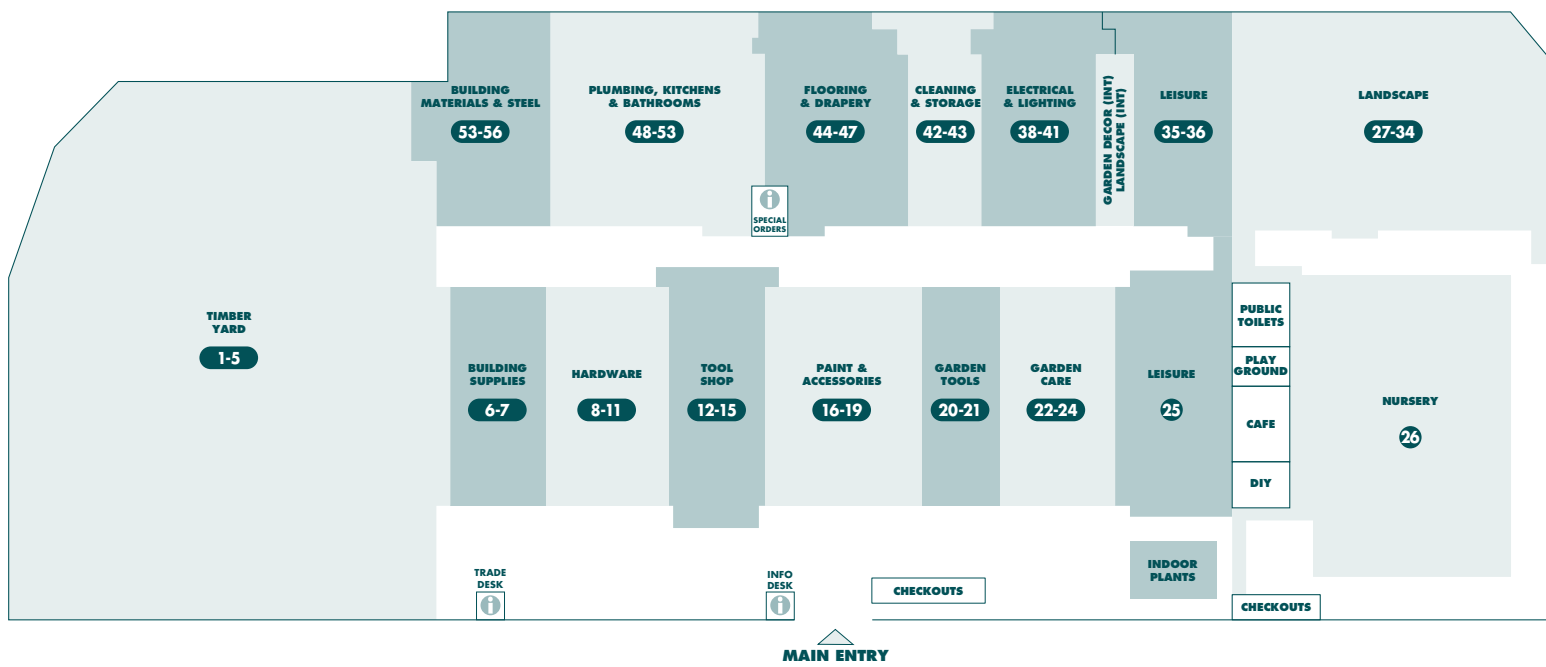

# STORE MAP

**BUNNINGS**  
**warehouse**

**MERENDA**

PRODUCT	AISLE	PRODUCT	AISLE	PRODUCT	AISLE	PRODUCT	AISLE
<b>A</b>		Drainage	52	Laundry Cabinets & Tubs	53	Saws	12
Adhesives	45	Drills & Drill Bits	15	Lawn Mowers & Accessories	20	Scales	51
Air Conditioners	back wall	Drop sheets	17	Lawn Seed	22	Screws	8-9
Air Tools	14	<b>E</b>		Lawn Starters	22	Security Alarms	11
Alum. Furniture	25	Electrical Accessories	41	Letterboxes	37	Seedlings	24
Antennas	41	Electrical Timer	41	Levels	13	Seeds	24
Artificial Turf	37	Exhaust Fans	back wall	Lighting Garden/Solar	38	Shade Cloth	37
Aviaries	31	Extension Leads	41	Lighting Interior	39-41	Shade Sails	37
<b>B</b>		<b>F</b>		Lighting Sensor	39	Sheds & Accessories	32
Bamboo Screens	34	Fasteners	8+9	Line Trimmers	20	Shelving	42
Bamboo Stakes	34	Fence Extensions	34	Locks – Door & Window	11	Shelving Brackets	42
Bath Mats	51	Fencing	33	Loppers	21	Shovels, Spades, Forks	21
Bath Tubs	50	Fertilisers	24	Lubricants	12	Shower bases	50
Bathroom Accessories	51	Fillers	16	<b>M</b>		Shower Curtains	51
Bathroom Basins & Cabinets	51	Fire Safety	9	Manure	29	Shower Heads	50
Bathroom Fan/Heaters	51	Flashing	55	Masking Tape	16	Shower Screens	50
Bathroom Vanities	51	Floor Rugs & underlay	back wall	Mirrors	51	Silicone	16
Batteries	front of tool shop	Flooring	45-47	Mops	43	Sink Plugs	52
BBQs	35	Flooring Adhesives	45	Mulch	29	Skylights	54
BBQs & Accessories	35	Flyscreen & Accessories	10	Mulchers	20	Sleepers	1
Bins – Indoor	43	Furniture Polish	19	<b>N</b>		Smoke Alarms	9
Bins – Outdoor	43	Furniture protectors	10	Nail Guns	14	Socket Sets/Spanners/ Screwdrivers/Pliers	12
Bird Netting	37	<b>G</b>		Nails	9	Spirits/Turps	17
Bistro Blinds	45	Garage door openers	9	Numerals	37	Spray Paints	16
Blinds & Accessories	45	Garage Storage	42	Nuts & Bolts	8	Sprinklers	22
Blower Vacs	21	Garden Edging – Plastic	34	<b>O</b>		Steel	53
Boots	21	Garden Edging – Timber etc.	34	Outdoor Furniture	25	Storage Boxes	back wall
Brooms & buckets	43	Garden Fencing & Screens	21	<b>P</b>		Switches & Sockets	41
Bubble wrap	43	Garden Gloves	21	Packaging Materials	42	<b>T</b>	
Bug Zappers	35	Garden Hose & Accessories	22	Pad bolts	10	Table: Folding	36
Builders Plastic	6	Garden Sprayers	22	Padlocks	10	Tap Fittings	52
<b>C</b>		Garden Stakes	back wall landscape	Paint – Effect Paint	18	Tape Measures	13
Cabinet Hardware	11	Garden Stakes	back wall landscape	Paint – Exterior	19	Tapes	16
Carpet	back wall	Garden Timers	22	Paint – Exterior woodcare	19	Tapware	52
Castors	10	Garden Tools	20	Paint – Interior	18	Tarps	37
Cavity Units	back wall	Gates	53	Paint – Interior woodcare	19	Telephone Accessories	41
Ceiling Fans	back wall	Gazebos	back wall	Paint Brushes & rollers	17	Tie Downs	10
Cement	front wall timber yard	Globes	39	Paint Tools	17	Tiles & Accessories	46
Chain/Rope	10	Grab Rails	51	Pavers	27	Tiles Adhesives	45
Chainsaws	20	Greenhouses	33	Pebbles	28	Timber Flooring	5
Chair Tips	10	Grout	45	Pesticide	24	Timber Joiners	6
Chairs	25	Gutter guard	33	Pet Doors	10	Timber Mouldings	7
Child Safety	9	Guttering/Downpipes	52	Pickets	7	Timber Oils	19
Chisels/Files	12	<b>H</b>		Plaster Acc/Trims	7	Toilet Brushes	43
Chlorine	36	Hammers	12	Plasterboard	5	Toilet Seats	50
Circular Saw Blades	15	Hammocks	36	Plumbing Fittings	52	Toilet Suites	50
Citronella Lights & Oils	24	Hand Trolleys	28	Poly Carbonate	back wall	Torches	41
Clamps	tool shop – 13	Hanging Baskets & Hooks	23	Sheeting	timber yard	Towel Rails	51
Cleaning Solutions	43	Herbicides	24	Poly Tubing	22	Trellis – Expanding	34
Clothes Airers	43	Hinges	11	Ponds	landscape	Trellis – Plastic	34
Clothes Lines	43	Home Automation	39	Pond Pumps	back of indoor plants	TV Brackets	41
Compost Bins	21	Hooks	9	Pool Chemicals	36	<b>U</b>	
Compound Saws	13	Hose Fittings	52	Pool Fencing	54	Umbrellas/Bases	43
Concrete & Mortar	6	Hose Reels	22	Post Supports	6	<b>V</b>	
Conduit	40	<b>I</b>		Pots – Glazed	28-29	Vacuums	43
Coolers/Eskey	36	Insecticides & Insect control	24	Pots – Plastic	23	Velcro	9
Copper Tubing	52	Insulation Batts	5	Pots – Terracotta	28-29	Vents (wall,ceiling,roof)	back wall
Craft Paint & Products	16	Ironing Boards	43	Potting Mix	28	<b>W</b>	
Crow Bars	tool shop – 12	Irrigation	22	Power boards	41	Wardrobe Organisers	42
Cubby Houses	31	<b>J</b>		Pressure Pipe	53	Wardrobe Systems	42
Curtain Fittings	44	Jerry Cans	20	Pressure Washers	14	Washers – Nuts & Bolts	8
Curtains	44	<b>K</b>		PVC Fittings	53	Washers – Plumbing	52
<b>D</b>		Kids Play Equipment	31	<b>R</b>		Water Drums	25
Decking	3	Kitchen Appliances	48	Rakes	21	Water Filtration	49
Decking Stains	19	Kitchen Cabinets	back wall	Ranghoods	48	Watering Cans	22
Dog Kennels	31	Kitchen Display	48	Rivets	9	Waterproofing Accessories	6
Door Chimes	11	Kitchen Sinks	49	Rope	10	Weather Seal	10
Door Frames/Jambs	55	Kitchen Tidies	43	Routers & Router Accessories	12	Weed Killers	24
Door Handles/Knobs	11	<b>L</b>		Rugs	back wall	Weed Mat	37
Door Mats	45	Ladders	8	<b>S</b>		Welders	15
Door Stops	11	Lamps	40	Safes	9	Wheelbarrows	28
Doors: Security	back wall	Lattice – Timber	34	Sanding Sheets	16	Wheels	11
Doors: External	55	Laundry Baskets/Hampers	43	Sandpaper	16	Wire brushes	15
Doors: Internal	55					Work Benches	33
Doors: Screen Doors	53					Worm Farms	24
Down Pipe	52						