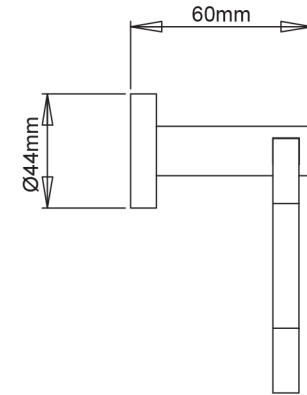

# Mondella

ROCOCO  
SQUARE FLAIR

ROCOCO  
**MATTE BLACK**  
TOWEL RING  
Metal construction

Item Number: 0115751  
MON0671

**10**  
YEAR  
WARRANTY\*

0115751-FLV1  
18/06/19

\* refer to [www.mondella.com.au](http://www.mondella.com.au) for full warranty details

All dimensions in millimetres (mm) and subject to manufacturing tolerances.