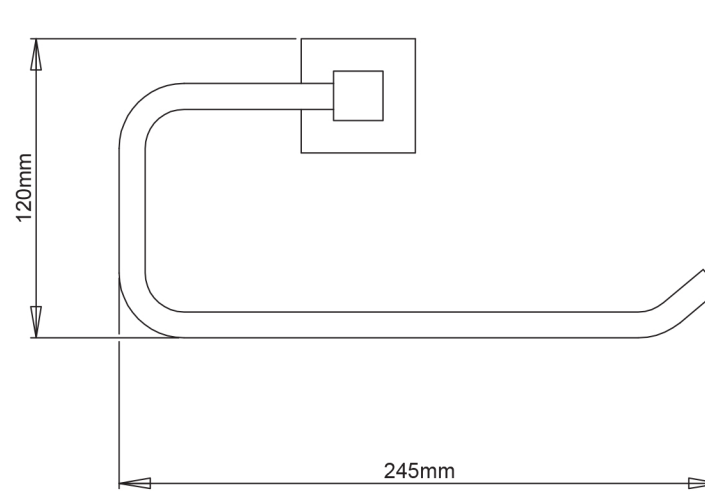

# Mondella

ROCOCO  
SQUARE FLAIR

ROCOCO  
**MATTE BLACK**  
TOWEL RING  
Metal construction

Item Number: 0115751  
MON0671

**10**  
YEAR  
WARRANTY\*

0115751-FLV1  
18/06/19

\* refer to [www.mondella.com.au](http://www.mondella.com.au) for full warranty details

All dimensions in millimetres (mm) and subject to manufacturing tolerances.