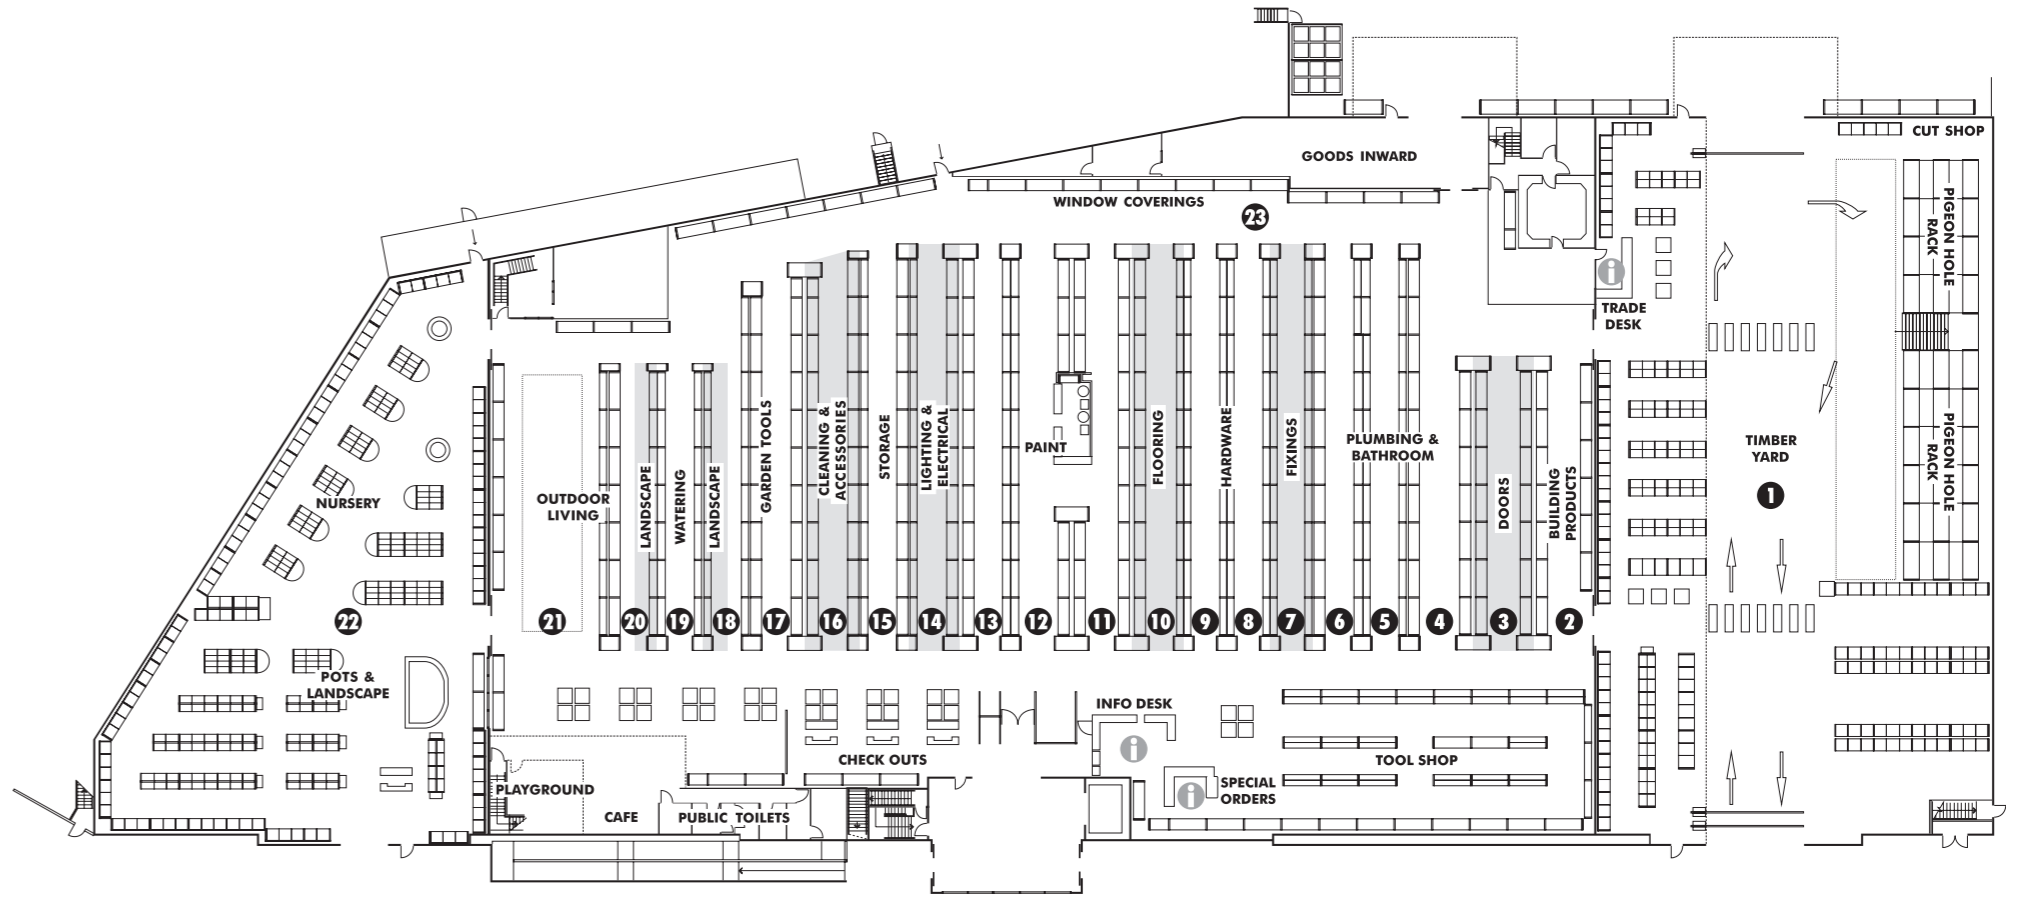

STORE MAP

MODBURY

Inside is a handy map and list of other services available for your convenience

BUNNINGS
warehouse

NOBODY BEATS OUR PRICES

Our price checkers guarantee that we bring you the lowest prices possible everyday and that's a promise. However, if you happen to find a lower price on a stocked item, even if it's on sale, we will not only match it, but beat it by 10% for bringing it to our attention.
*Excludes liquidations and trade quotations

MODBURY

Ph: 08 8360 6500

STORE DIRECTORY									
PRODUCT	AISLE	PRODUCT	AISLE	PRODUCT	AISLE	PRODUCT	AISLE	PRODUCT	AISLE
A		D		I		P		T	
Adhesives	13	Decking Stains	11	Hanging Baskets & Hooks	22	Padlocks	9	Silicone	13
Adhesives - Flooring	10	Degreasers	Tools	Hardwood	Timber	Paint Brushes	13	Skylights	2
Air Compressors	Tools	Dog Kennels	23	Hardwood Sheets	Timber	Paint Fillers	13	Sleepers	Timber
Air Tools	Tools	Door Chimes	8	High Gloss Enamels	11	Paint Rollers	8	Sliding Door Tracks	8
Aluminium Frieze	Timber	Door entrance sets	9	Hinges	9	Paint Scrapers	13	Solder	Tools
Antennas	14	Door Frames/Jambes	3	Hooks	8	Paint Tools	13	Spirits/Turps	13
Anti-Bird Netting	18	Door Furniture	9	Hose & Hose fittings	19	Pantries	6	Spray Paints	11
		Door Handles/Knobs	9	Hose Reels & Hangers	19	Paving Paint	11	Sprinklers	19
		Door Mats	10	Hot Water Units	23	Pebbles	22	Steel	3
		Door Tracks	8			Pesticide	22	Storage	15
B		Doors	3	J		Pet doors	8	Storage Hooks	8
Bamboo Screens	20	Drill Bits	Tools	Insecticides	22	Pickets	Timber	Sub-Soil Drainage Pipe	4
Bamboo Stakes	20			Insinkerators/Sinks	6	Pine	Timber		
Bath displays	23			Insulation Batts	Timber	Pine Poles	Timber		
Bath Tubs	23			Interior Lighting	14	Pine Shelving	15		
Bathroom Accessories	5	E		Interior Paint	12	Plant Food	22	T	
Bathroom Fan / Heaters	14	Electrical accessories	14	Ironing Boards	16	Plant Pots	22	Tape Measures	Tools
Bathroom Vanities	5	Electrical flex	14			Plastic Mesh	18	Tapware	6
Batteries	Tools	Eskys & Coolers	21	J		Plants	22	Television Accessories	14
BBQs and accessories	21	Exhaust fans	14	Jerry Cans	17	Plastic Mesh	18	Tile Adhesive	10
Benches outdoor	21	Extension leads	14			Plumbing adaptors	4	Tile Cutters	10
Bird Netting	18	Exterior Awnings	23	K		Plumbing Fittings	4	Tiles - Ceramic	10
Bistro Blinds	23	Exterior Lighting	14	Kitchen Cabinets	15	Plumbing Supplies	4	Tiles - Vinyl	10
Blinds and Accessories	23	External Hooks	8	Kitchen Storage Containers	15	Plumbing Tools	4	Tiles accessories	10
Blower Vacs	17			Kitchen Tidies	16	Poly Carbonate Sheetting	2	Timber Finishes	13
Bolts	7	F				Timber Flooring	10	Timber Finishes	13
Brass Tap Fittings	4	Fasteners	7	L		Timber Joiners	7	Timber Joiners	7
Brooms	16	Fence Finish	10	Ladders	2	Timber Oils	13	Timber Oils	13
Buckets	16	Ferns	22	Lamps	14	Timers	14	Timers	14
Bug Zappers	21	Fertilisers	22	Lattice - Timber	Timber	Toilet Brushes	4	Toilet Brushes	4
Bulbs	22	Fillers	12	Laundry Baskets/Hampers	16	Toilet Seats	5	Toilet Seats	5
		Flashing	Timber	Laundry Cabinets	6	Toilet Suites	5	Toilet Suites	5
C		Floor Underlay	10	Laundry Tub	6	Torches	14	Torches	14
Cabinet Fixings	9	Fluorescent globes	14	Lawn Mower Accessories	17	Towel Rails	5	Towel Rails	5
Carpet Runners	10	Flyscreen Accessories	7	Letterboxes	22	Trellis - plastic	Timber	Trellis - plastic	Timber
Carpeting	10	Folding Doors	3	Levels	Tools	Turps	13	Turps	13
Carpet-Outdoor	10	Fountains/Ponds	22	Lighting	14				
Castors	9	Furniture Polish	12	Line Trimmers	17	R		U	
Cavity Units	3			Locks	8	Racking Accessories	15	Umbrellas/Bases	20
Ceiling Fans	14	G		Loppers	18	Rakes	18		
Cement	Timber	Galvanised Fittings	4			Roller Blinds	23	V	
Cement products	Timber	Galvanised Shelving	15	M		Roofing Materials	Tools	Vanity Units	5
Ceramic Pots	22	Garbage Bins	16	Manure	22	Routers	Tools	Velcro	8
Ceramic tile adhesives	10	Garden Carts	16	Masking Tape	13			Venetian Blinds	23
Ceramic Tiles	10	Garden Edging	20	Mats - door	10	S		Vents (wall, ceiling, roof)	2
Chain Wire	8	Garden Hoses	19	Metal Guttering & acc	4	Safes	9	Vices	Tools
Chain/Rope	8	Garden Irrigation	19	Mirrors	5	Sanding Sheets	Tools		
Chair Tips	9	Garden Lighting	14	Mops	16	Sandpaper	13	W	
Chlorine	20	Garden Sheds/Access	23	Mouldings	Timber	Saws	Tools	W/C Connectors	4
Circular Saw Blades	Tools	Garden Sprayers	19	Mulch	22	Sealers	13	Wall Lights	14
Citronella lights and oils	21	Garden Stakes	22	Mulchers	17	Secateurs	18	Wardrobe Organisers	15
Clamps	Tools	Garden Tools	18			Security Alarms	8	Water Filters	15
Cleaning Solutions	16	Gas Cylinders/Access	21	N		Security Doors	3	Water Heaters	23
Clothes Airers	16	Gas tools	Tools	Nailer Guns	Tools	Seed Packets	22	Waterproofing accessories	Timber
Clothes Lines	16	Gate Hooks/Fittings	7	Nails/Screws	7	Shade Cloths	22	Watering Cans	23
Colour Cards	12	Gates	3	Numerals	22	Shade Sails	18	Weed Killers	22
Compost Bins	17	Gazebos	20	Nuts & Bolts	7	Sheds	23	Weed Mat	18
Compound Saws	Tools	Grout	10			Shelving	15	Wheel Barrows	17